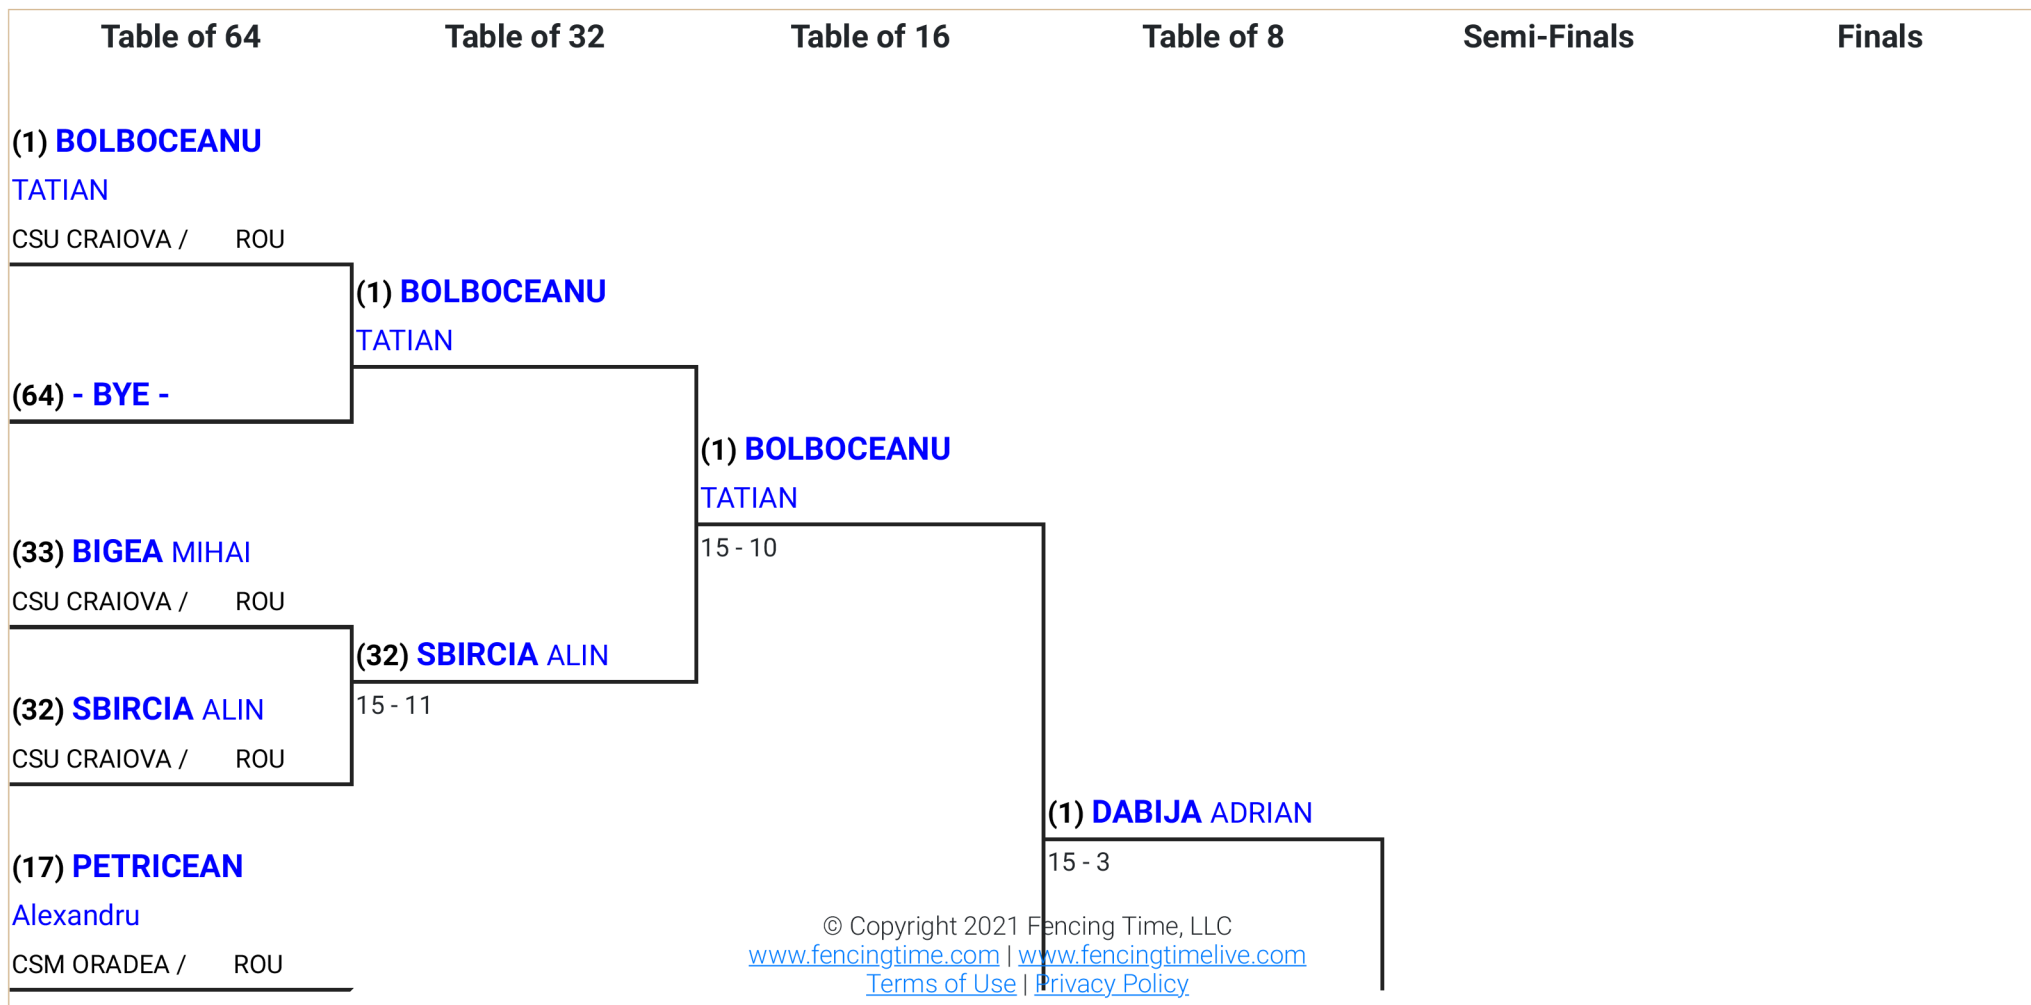

SCHEDULE
MY FENCERS
FENCERS
FORMAT
TABLEAU
SEEDING
PISTES
RESULTS

PRIMARY TABLEAU

		(17) PETRICEAN Alexandru						
(48) BURGHELEA ANDREI	15 - 8							
SCHEDULE MY FENCERS FENCERS FORMAT TABLEAU SEEDING PISTES RESULTS								
(49) GURZA LUCA CS SATU MARE / ROU	15 - 4							
(16) DABIJA ADRIAN CS DINAMO / ROU	15 - 4							
(9) BADEA Marius CSA STEAUA / ROU							(1) DABIJA ADRIAN 15 - 6	
(56) - BYE -		(9) BADEA Marius						
(41) BIVOLARU STEFAN CSM CRAIOVA / ROU	15 - 8	(9) BADEA Marius						
(24) TUDOSIE RAZVAN LPS CRAIOVA / ROU	15 - 13							
(25) MONEA CATALIN CS FARUL / ROU					(8) VÎLCEANU STEFĂNITĂ 15 - 11