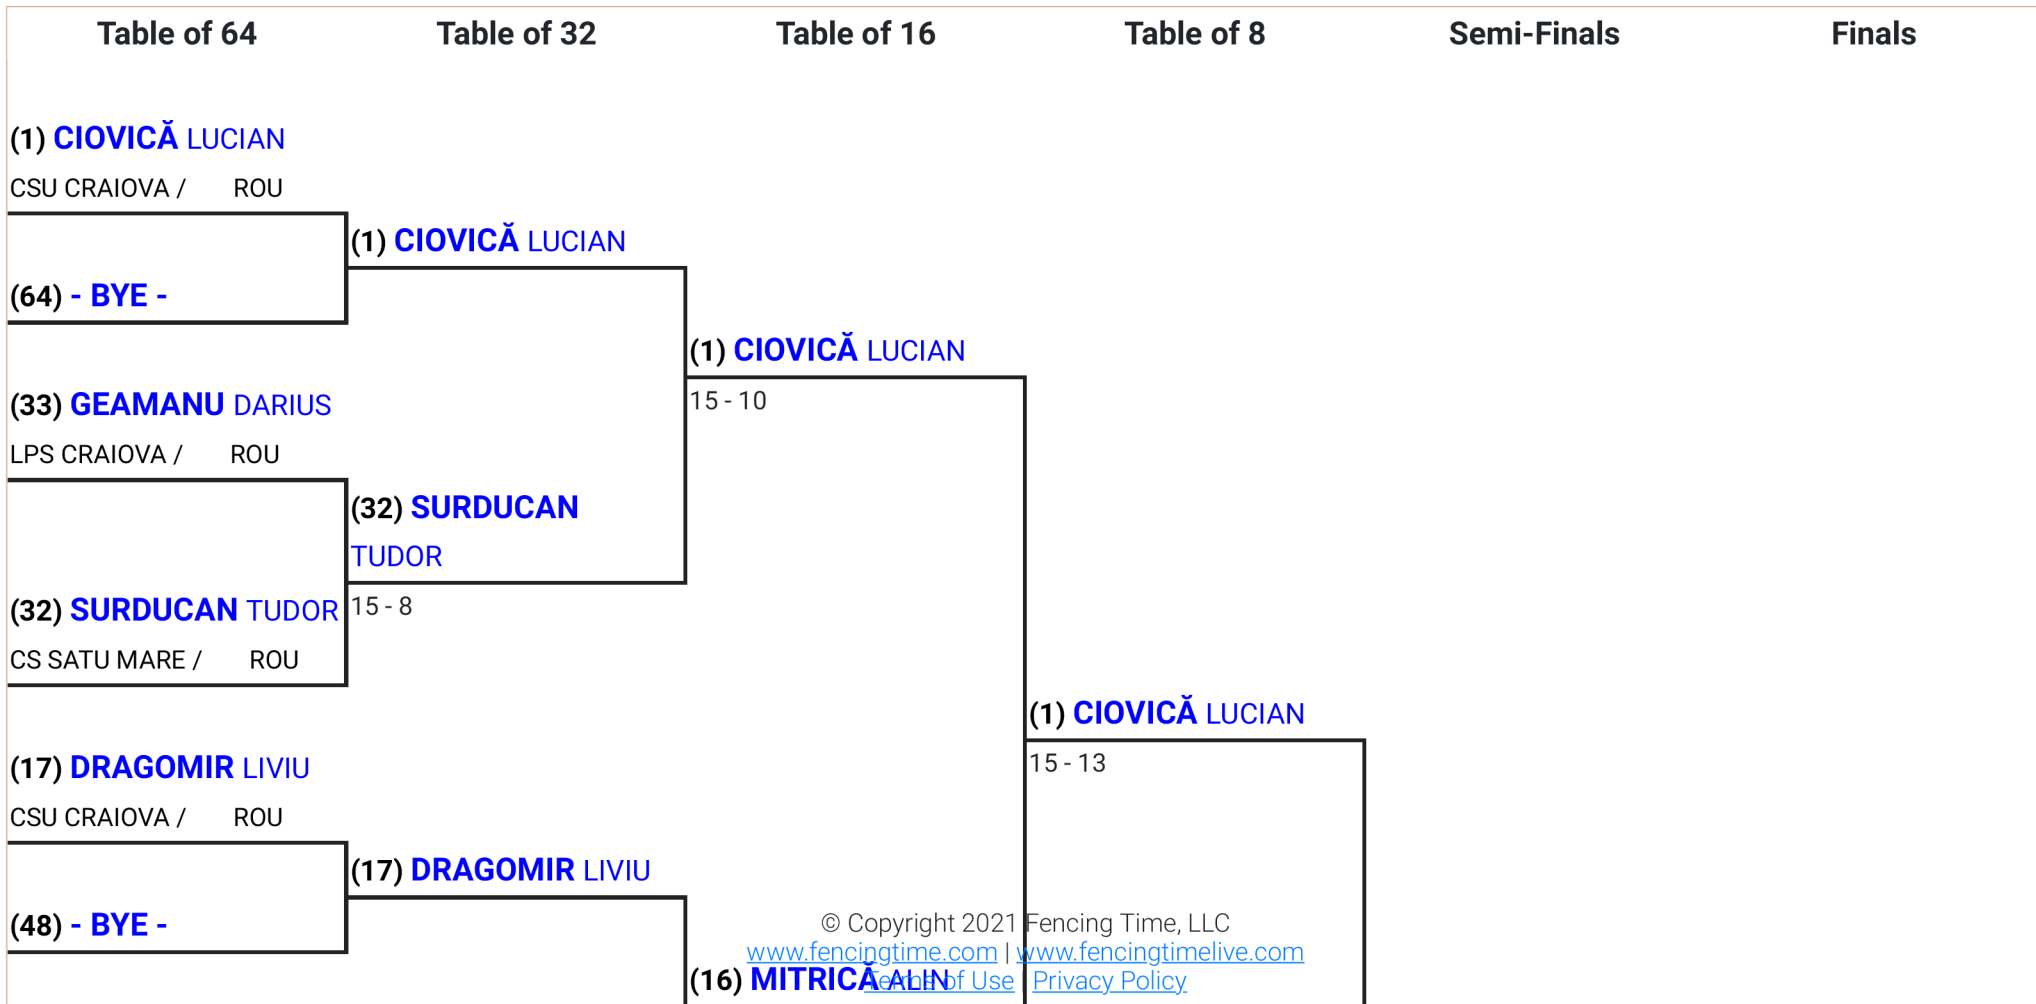

Pool Results

Search

csv

Place	Name	V	M	V / M	TS	TR	Ind	Status	Club(s)	Country
1	CIOVICĂ LUCIAN	5	5	1.00	25	7	+18	Advanced	CS UNIVERSITATEA CRAIOVA	ROU
2	TARDI OTTO	5	5	1.00	25	10	+15	Advanced	CSU TG MURES	ROU
3	TIMOCE ANDREI	5	5	1.00	25	12	+13	Advanced	CS DINAMO BUCURESTI	ROU
4	GAVRILUȚ DANIEL	5	5	1.00	25	15	+10	Advanced	CS UNEFS BUCURESTI	ROU
5	OROIAN ALEXANDRU	5	6	0.83	27	16	+11	Advanced	CSM SATU MARE	ROU
6T	SZEP MARTON	4	5	0.80	24	14	+10	Advanced	CSM SATU MARE	ROU
6T	DABIJA ADRIAN	4	5	0.80	24	14	+10	Advanced	CS DINAMO BUCURESTI	ROU
8	VÎLCEANU ȘTEFĂNIȚĂ	4	5	0.80	22	13	+9	Advanced	CS UNIVERSITATEA CRAIOVA	ROU
9	PERSU MARIO	4	5	0.80	24	16	+8	Advanced	CS UNIVERSITATEA CRAIOVA	ROU
10	MASCKA ADAM	4	5	0.80	23	15	+8	Advanced	CSM SATU MARE	ROU
11	PÎRVULEASA OVIDIU	4	5	0.80	22	15	+7	Advanced	CS UNIVERSITATEA CRAIOVA	ROU
12	CIOVICA MIHAI	4	5	0.80	22	18	+4	Advanced	CS UNIVERSITATEA CRAIOVA	ROU
13	BOLBOCEANU TATIAN	4	6	0.67	26	14	+12	Advanced	CS UNIVERSITATEA CRAIOVA	ROU
14	SBIRCIĂ ALIN	4	6	0.67	22	18	+4	Advanced	CS UNIVERSITATEA CRAIOVA	ROU
15	SZILAGYI BALAZS	3	5	0.60	22	14	+8	Advanced	CSM SATU MARE	ROU
16	MITRICĂ ALIN	3	5	0.60	20	12	+8	Advanced	CS UNIVERSITATEA CRAIOVA	ROU
17	DRAGOMIR LIVIU	3	5	0.60	22	17	+5	Advanced	CS UNIVERSITATEA CRAIOVA	ROU
18	NYISZTOR CSAKI ALEXANDRU	3	5	0.60	21	16	+5	Advanced	CS UNIVERSITATEA CRAIOVA	ROU
19	PASCU LIVIU	3	5	0.60	19	16	+3	Advanced	CSM CRAIOVA	ROU
20	SZILAGYI ADRIAN	3	5	0.60	21	20	+1	Advanced	CSM SATU MARE	ROU
21	POPA DANIEL	3	5	0.60	19	18	+1	Advanced	CS DINAMO BUCURESTI	ROU
22	PAVEL CLAUDIU	3	5	0.60	17	17	0	Advanced	CS DINAMO BUCURESTI	ROU
23	OPREA MIHAIL	3	5	0.60	18	19	-1	Advanced	CS UNIVERSITATEA CRAIOVA	ROU
24	DRAGOI NICOLAE	3	6	0.50	25	23	+2	Advanced	CS UNEFS BUCURESTI	ROU
25	BĂZĂVAN DORIN	3	6	0.50	22	23	-1	Advanced	CS DINAMO BUCURESTI	ROU
26	STATIE DAVID	2	5	0.40	18	19	-1	Advanced	CS DINAMO BUCURESTI	ROU
27	NAGO ALEXANDRU	2	5	0.40	21	23	-2	Advanced	ACS CORONA BRASOV	ROU
28	BARCAN MIHAITA	2	5	0.40	15	20	-5	Advanced	CSM CRAIOVA	ROU
29	POSTELNICU ROBERT	2	5	0.40	14	22	-8	Advanced	CSM CRAIOVA	ROU
30	FEHER EMILIAN	2	5	0.40	13	21	-8	Advanced	CS SATU MARE	ROU
31	BIRO DAVID	1	5	0.20	19	22	-3	Advanced	CS UNIVERSITATEA CRAIOVA	ROU
32	SURDUCAN TUDOR	1	5	0.20	18	23	-5	Advanced	CS SATU MARE	ROU
33T	GEAMANU DARIUS	1	5	0.20	16	21	-5	Advanced	LPS PETRACHE TRISCU	ROU
33T	BAGDAN KRISTOF	1	5	0.20	16	21	-5	Advanced	LPS BIHORUL ORADEA	ROU
35	POPESCU SEBASTIAN	1	5	0.20	13	20	-7	Advanced	LPS PETRACHE TRISCU	ROU
36	MEZINGER MARTON	1	6	0.17	16	28	-12	Advanced	CS SATU MARE	ROU
37	TUFAN RAUL	1	6	0.17	12	28	-16	Advanced	LPS BIHORUL ORADEA	ROU
38	GURZA LUCA	0	5	0.00	13	25	-12	Advanced	CS SATU MARE	ROU
39	SERGHE LUCAS	0	5	0.00	11	23	-12	Advanced	CS SATU MARE	ROU
40	VITAN CATALIN	0	5	0.00	10	25	-15	Advanced	LPS PETRACHE TRISCU	ROU
41T	NAGHI VLAD	0	5	0.00	7	25	-18	Advanced	LPS BIHORUL ORADEA	ROU
41T	SEBESAN CLAUȘ	0	5	0.00	7	25	-18	Advanced	LPS BIHORUL ORADEA	ROU
41T	CIMPAN ANTON	0	5	0.00	7	25	-18	Advanced	CS SATU MARE	ROU

- SCHEDULE
- MY FENCERS
- FENCERS
- FORMAT
- POOLS
- **TABLEAU**
- SEEDING
- STRIPS
- RESULTS

←
PRIMARY TABLEAU ▾
→

© Copyright 2021 Fencing Time, LLC
www.fencingtime.com | www.fencingtimelive.com
[Terms of Use](#) | [Privacy Policy](#)