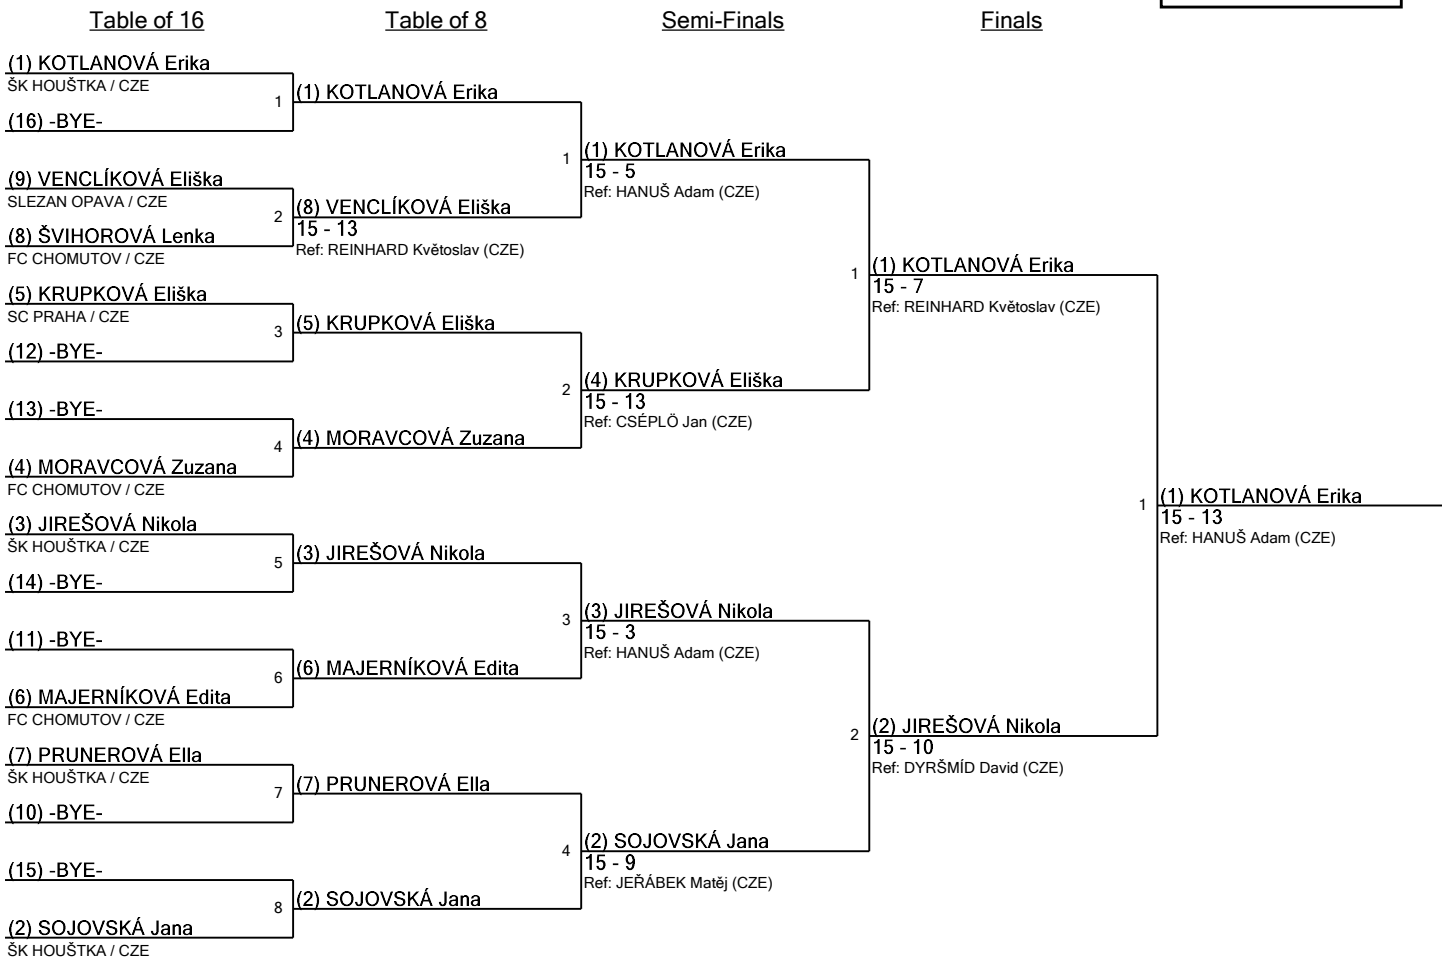

www.FencingTime.com

U-17 Women's Sabre Final Ranking

U17WS

Tournament: MČR šavle I.
Date: 28. května 2022 - 13:30
FIE Document: FE_FIE_0012

Place	Name	Clubs	Country	Birthdate
1	KOTLANOVÁ Erika	ŠK HOUŠTKA	CZE	1.1.2006
2	JIREŠOVÁ Nikola	ŠK HOUŠTKA	CZE	1.1.2006
3T	SOJOVSKÁ Jana	ŠK HOUŠTKA	CZE	1.1.2008
3T	KRUPKOVÁ Eliška	SC PRAHA	CZE	7.1.2010
5	MORAVCOVÁ Zuzana	FC CHOMUTOV	CZE	1.1.2008
6	MAJERNÍKOVÁ Edita	FC CHOMUTOV	CZE	24.7.2008
7	PRUNEROVÁ Ella	ŠK HOUŠTKA	CZE	1.1.2005
8	VENCLÍKOVÁ Eliška	SLEZAN OPAVA	CZE	31.7.2006
9	ŠVIHOROVÁ Lenka	FC CHOMUTOV	CZE	7.2.2008