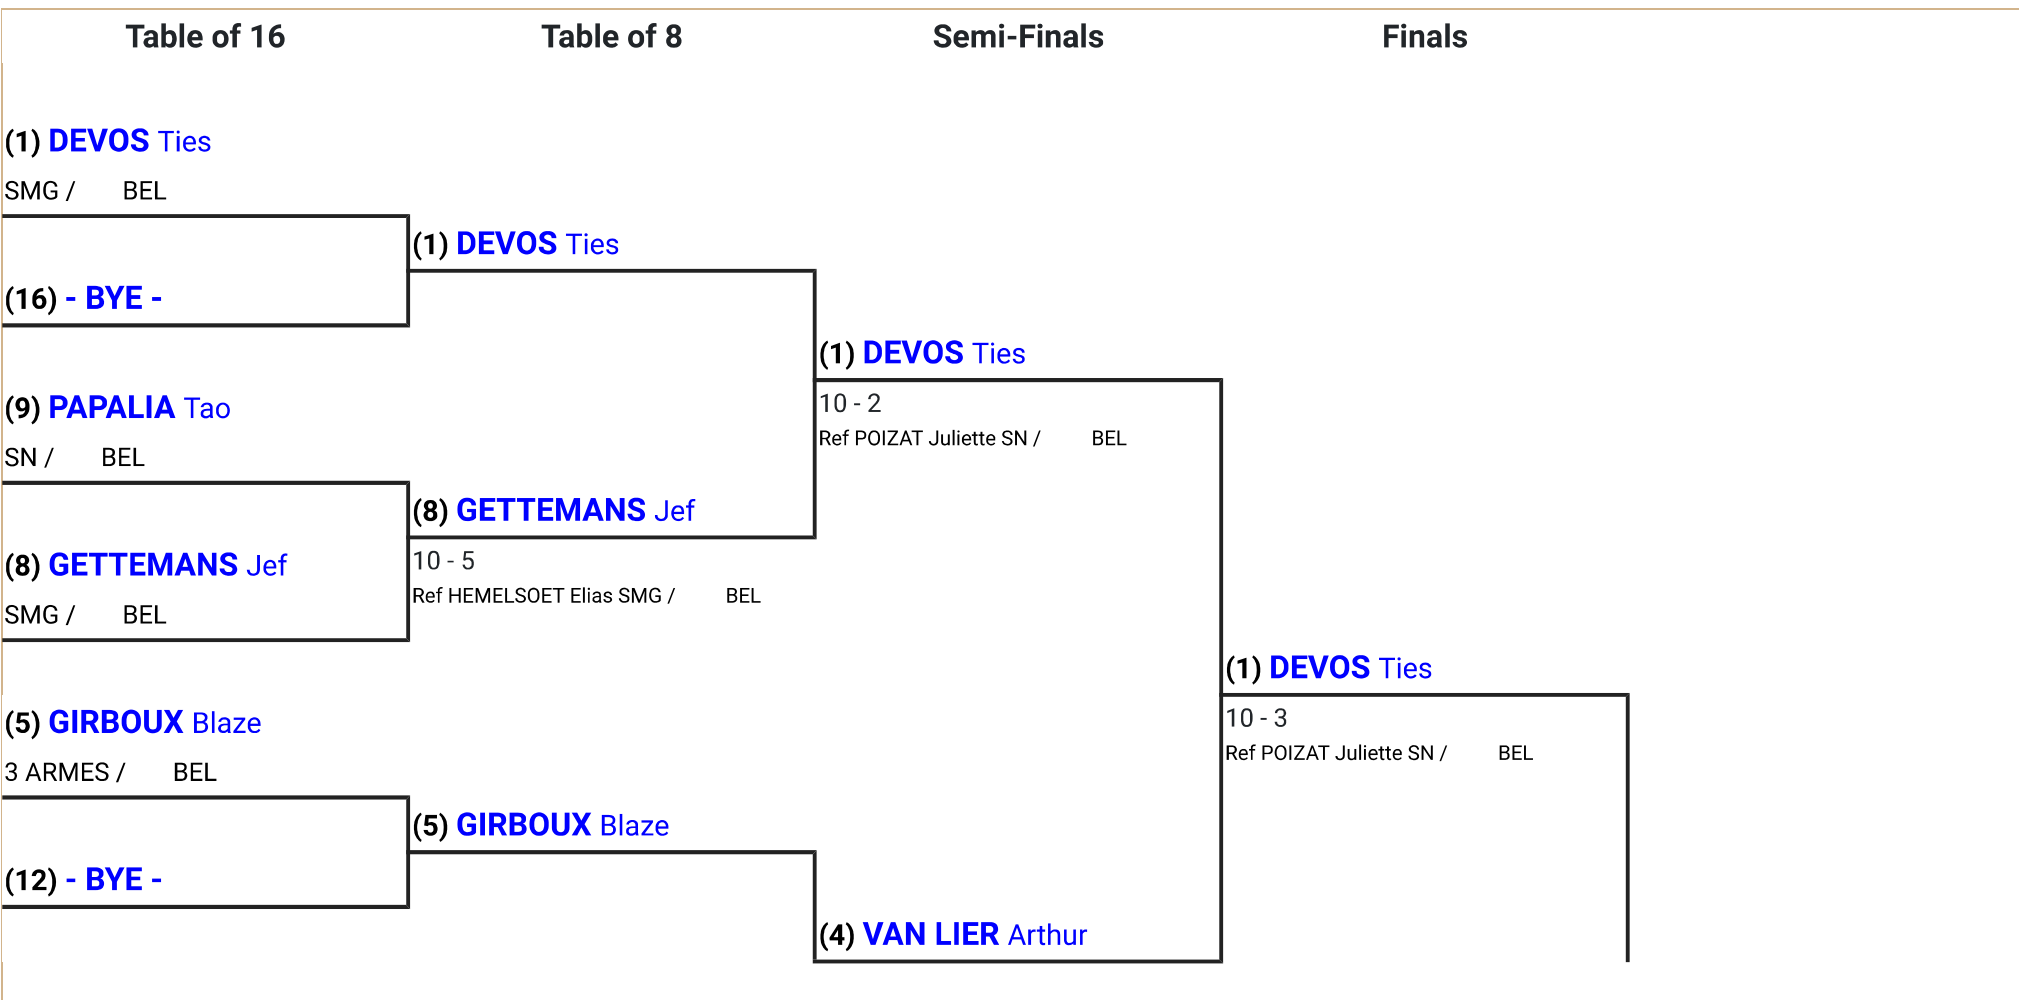

Pool Results

Search

Place	Name	V	V / M	TS	TR	Ind	Status	Club(s)	Country
1	DEVOS Ties	5	1.00	25	14	+11	Advanced	St Michiels Gent	BEL
2	VAN COPPENOLLE Emiel	4	0.80	24	9	+15	Advanced	Parcival Leuven	BEL
3	VAN LIER Arthur	4	0.80	24	11	+13	Advanced	St Michiels Gent	BEL
4	VAN DE CASTEELE Jan	4	0.80	22	11	+11	Advanced	Parcival Leuven	BEL
5	KEYMEULEN Danté	3	0.60	19	18	+1	Advanced	De Klauwaerts	BEL
6	GETTEMANS Jef	3	0.60	19	21	-2	Advanced	St Michiels Gent	BEL
7	GIRBOUX Blaze	3	0.60	18	20	-2	Advanced	Les 3 Armes	BEL
8	WENDELSKI Milan	2	0.40	16	21	-5	Advanced	Sabre Noir	BEL
9	PAUWELS Emiel	1	0.20	16	22	-6	Advanced	De Klauwaerts	USA
10	PAPALIA Tao	1	0.20	14	23	-9	Advanced	Sabre Noir	BEL
11	DE SMET Hendrik	0	0.00	12	25	-13	Eliminated	St Michiels Gent	BEL
12	VAN INGELGEM Cyriel	0	0.00	11	25	-14	Eliminated	St Michiels Gent	BEL

© Copyright 2020 Fencing Time, LLC
www.fencingtime.com
[Terms of Use](#) | [Privacy Policy](#)

SCHEDULE
MY FENCERS
FENCERS
FORMAT
POOLS
POOLS
TABLEAU
SEEDING
STRIPS
RESULTS

← PRIMARY TABLEAU →