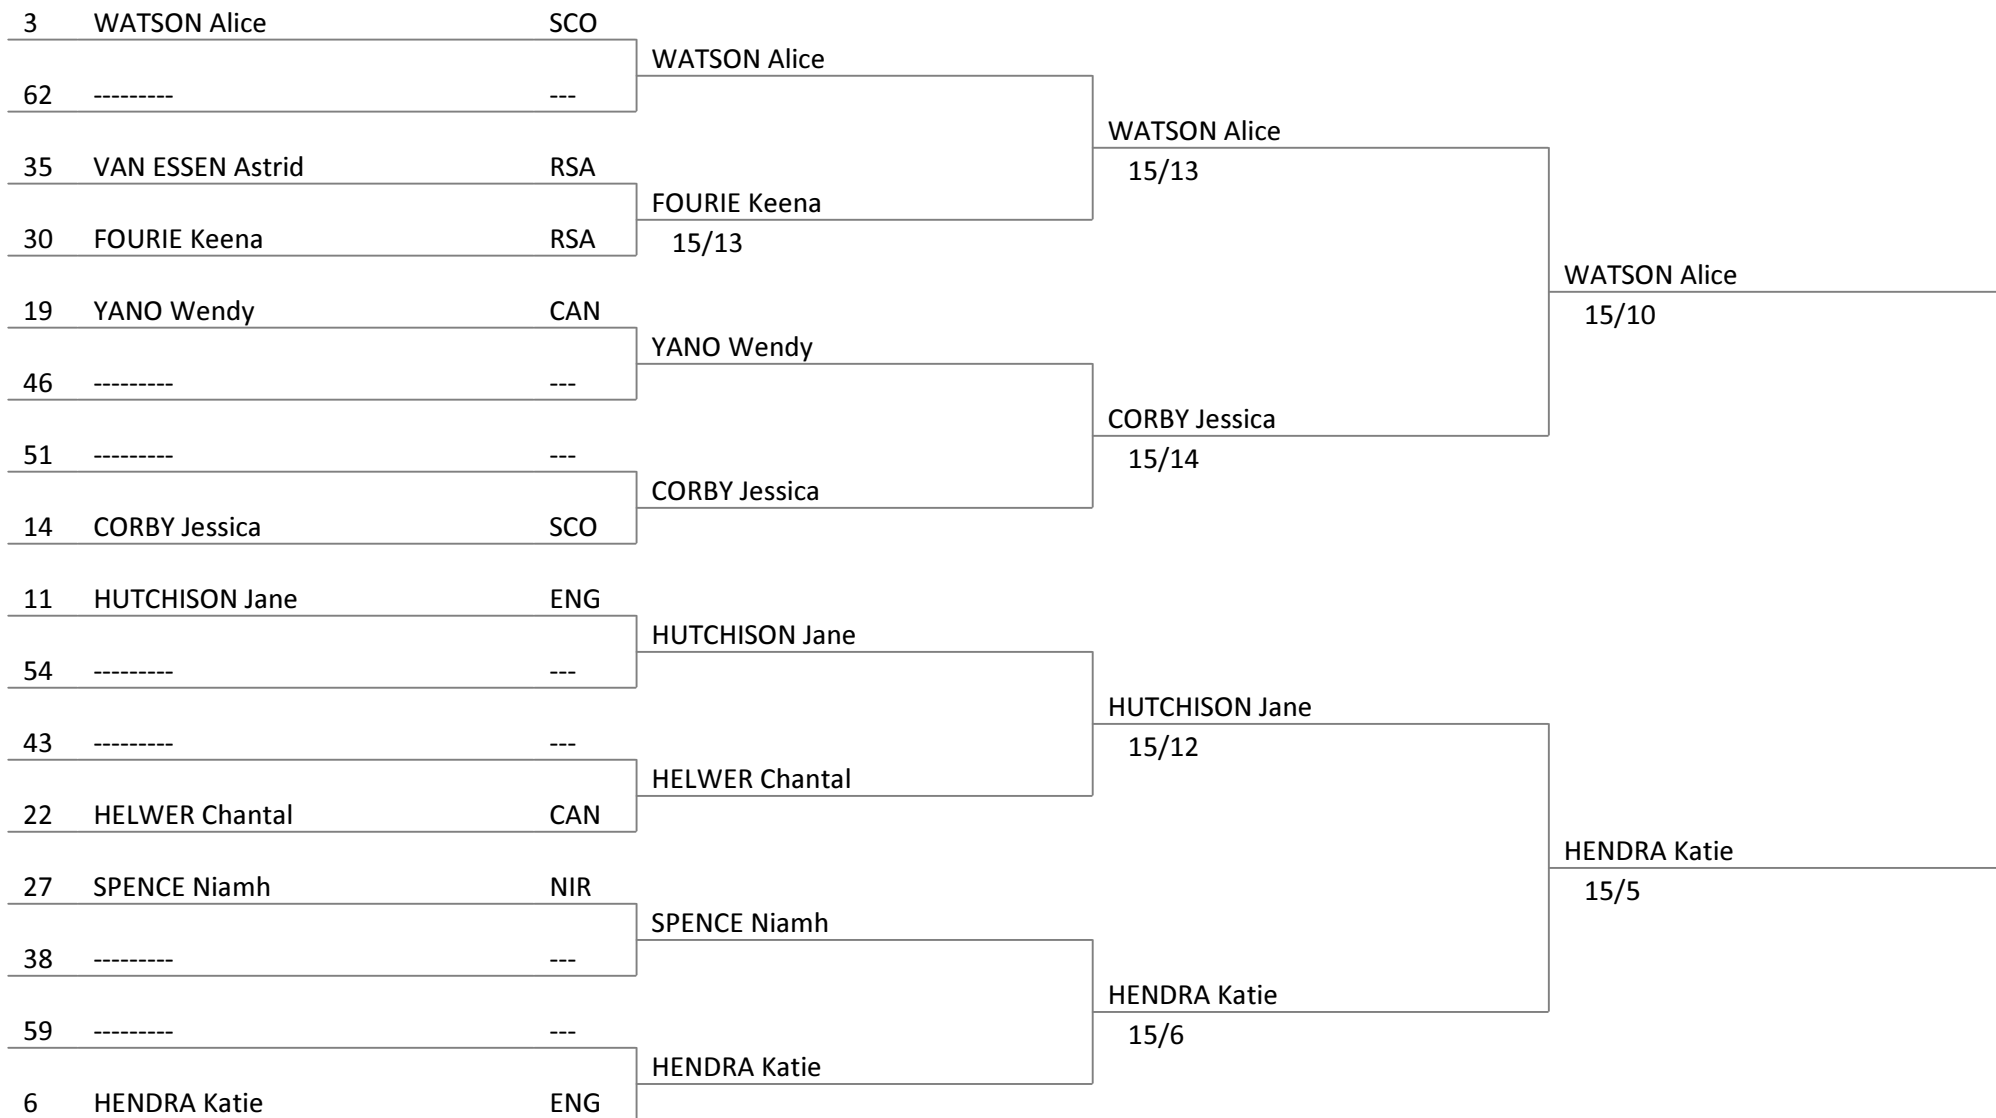

Womens Sabre
Commonwealth Fencing Championships 2014
sportscotland Inverclyde
National Sports Training Centre

Tableau of 64

Tableau of 32

Tableau of 16

5	SIMPSON Kitty	AUS	SIMPSON Kitty	LOPEZ-COLCLOUGH Chloe	15/11	CHEUNG Sharmaine En-Qi	
60	-----	---					
37	BUSHBY Gemma	GUE	LOPEZ-COLCLOUGH Chloe	CHEUNG Sharmaine En-Qi	15/8	CHEUNG Sharmaine En-Qi	
28	LOPEZ-COLCLOUGH Chloe	NIR					15/4
21	CHEUNG Sharmaine En-Qi	SIN	CHEUNG Sharmaine En-Qi	CHEUNG Sharmaine En-Qi	15/11	CHEUNG Sharmaine En-Qi	
44	-----	---					
53	-----	---	CHAN Cheryl	GUARINO Michelle	15/13	SANCROFT Jennifer	
12	CHAN Cheryl	AUS					
13	ELLIS Sarah	NIR	ELLIS Sarah	GUARINO Michelle	15/14	SANCROFT Jennifer	
52	-----	---					
45	-----	---	GUARINO Michelle	SANCROFT Jennifer	15/9	SANCROFT Jennifer	
20	GUARINO Michelle	SCO					
29	BLACK Marissa	AUS	BLACK Marissa	SANCROFT Jennifer	15/14	SANCROFT Jennifer	
36	BHATIA Shilpi	IND					15/0
61	-----	---	SANCROFT Jennifer	SANCROFT Jennifer	15/14	SANCROFT Jennifer	
4	SANCROFT Jennifer	SCO					

Womens Sabre
Commonwealth Fencing Championships 2014
sportscotland Inverclyde
National Sports Training Centre

Tableau of 64

Tableau of 32

Tableau of 16