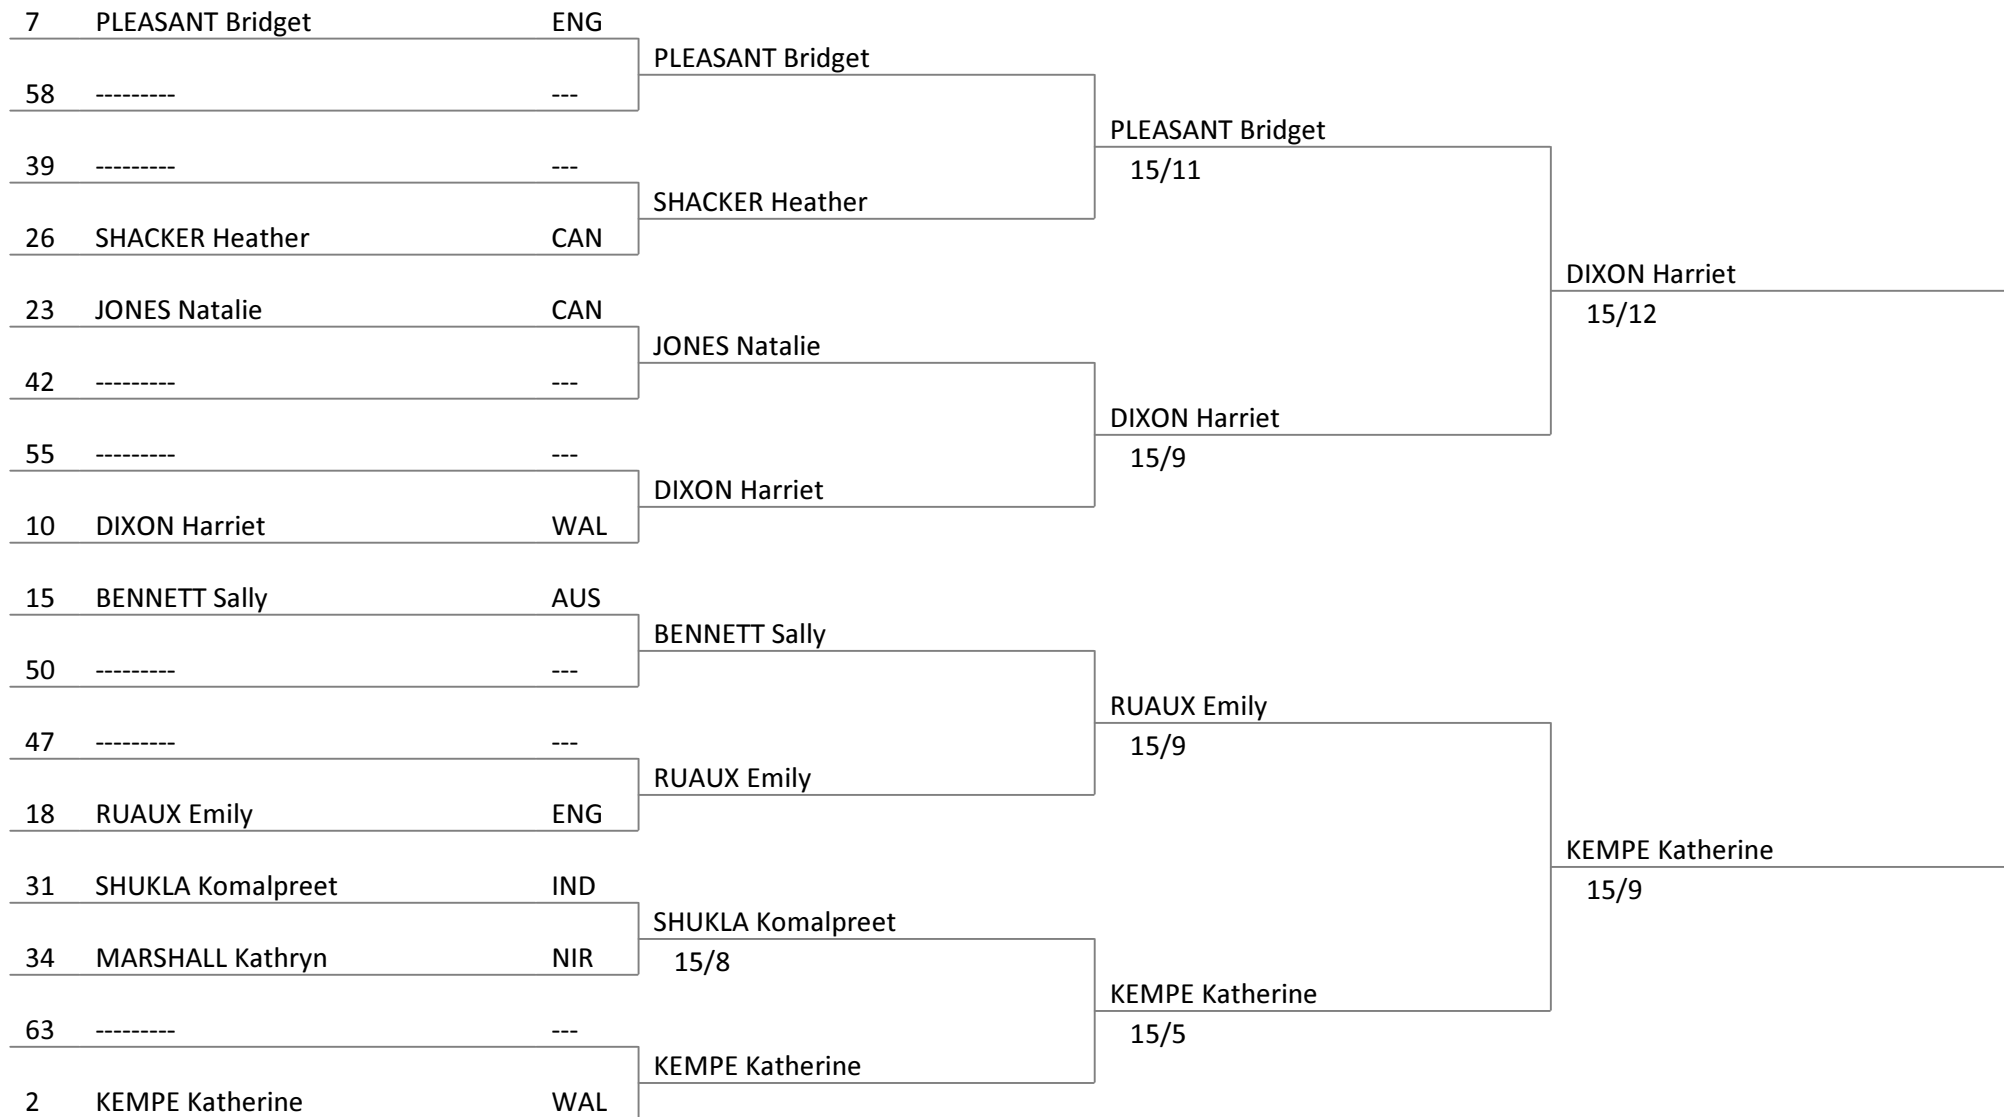

Womens Sabre
Commonwealth Fencing Championships 2014
sportscotland Inverclyde
National Sports Training Centre

Tableau of 64

Tableau of 32

Tableau of 16