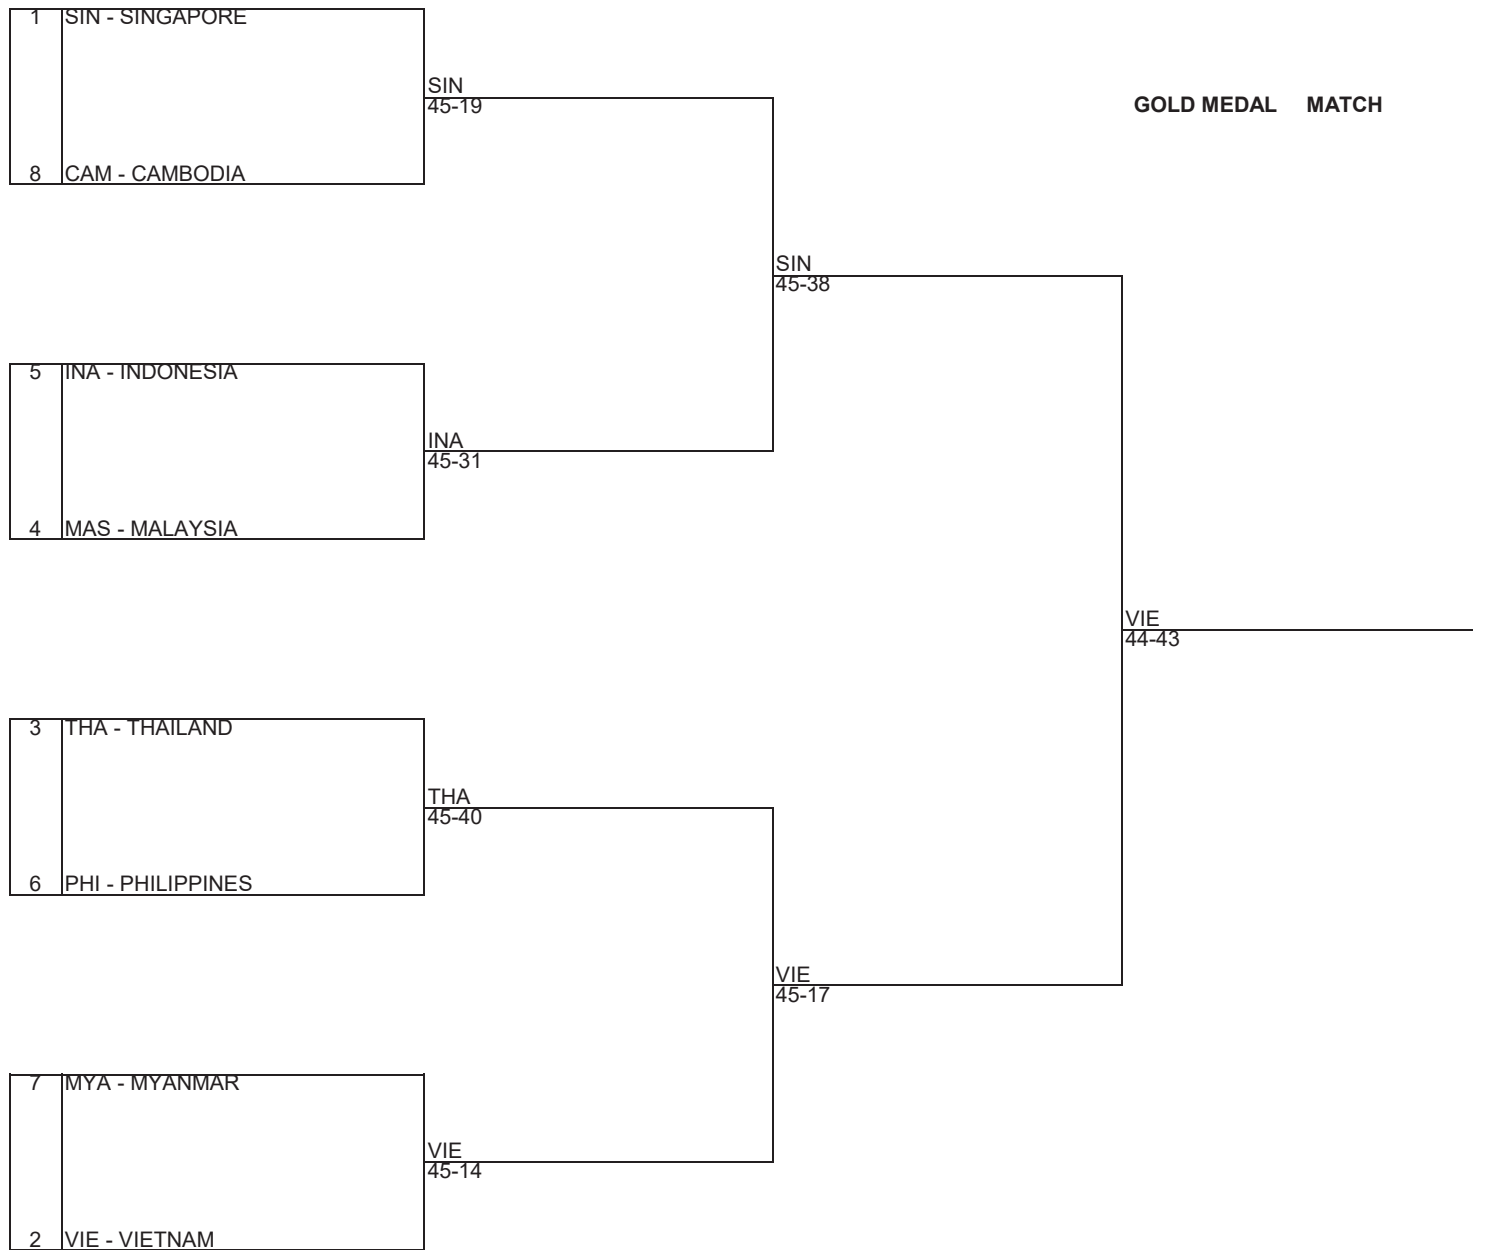

TOURNAMENT SEEDING TEAM As of 5 JUN 2015

CORRECTED

Tournament Seed	FIE Ranking	NOC	Name
1 (24)		SIN - Singapore	KHOO Zile Willie LEE Mun Hou Samson (3) LIM Wei Wen (2) LOW Aloysius Hoi Yeen
2 (27)		VIE - Vietnam	NGUYEN Phuoc Den (7) NGUYEN Tien Nhat (1) NGUYEN Van Thang PHAM Hung Duong
3 (27)		THA - Thailand	CHAMCHARERN Panthawi (3) CHAVALANARUMIT Supoj KLUEANPHET Naphat (5) SONGPRAPHAI Wongsathon
4 (36)		MAS - Malaysia	B MURTHY Shatyavanan KOH I Jie (6) MOHAMAD DAUD Mohamad Amr MOHAMED Mohamad Rosl (11)
5 (39)		INA - Indonesia	ANGGERA Joneska Pitera HAERULLAH Muhammad (8) PRATAMA Ryan (12) SETIAWAN Yudi
6 (42)		PHI - Philippines	JOSE Noelito Jr. (13) PEREZ Nathaniel RODRIGUEZ Gian Franc (10) VIZCAYNO Alamario
7 (49)		MYA - Myanmar	AUNG Wine Thet (16) HTET Aung Myo HTET Zaw (14) SITHU Ye
8 (51)		CAM - Cambodia	CHIM Theara HANG Chetha KHIM Sammean (15) THONG Tangchin (17)

Legend:

N Team has no FIE Rank **S** Substitute

RESULTS BRACKET

OS Quarterfinals Semifinals Final

Legend:
OS Draw Number

FINAL STANDINGS As of 6 JUN 2015

Rank	NOC	Medal
Finals		
1	VIE - Vietnam	Gold
2	SIN - Singapore	Silver
3	THA - Thailand	Bronze
3	INA - Indonesia	Bronze
Quarterfinals		
5	MAS - Malaysia	
6	PHI - Philippines	
7	MYA - Myanmar	
8	CAM - Cambodia	