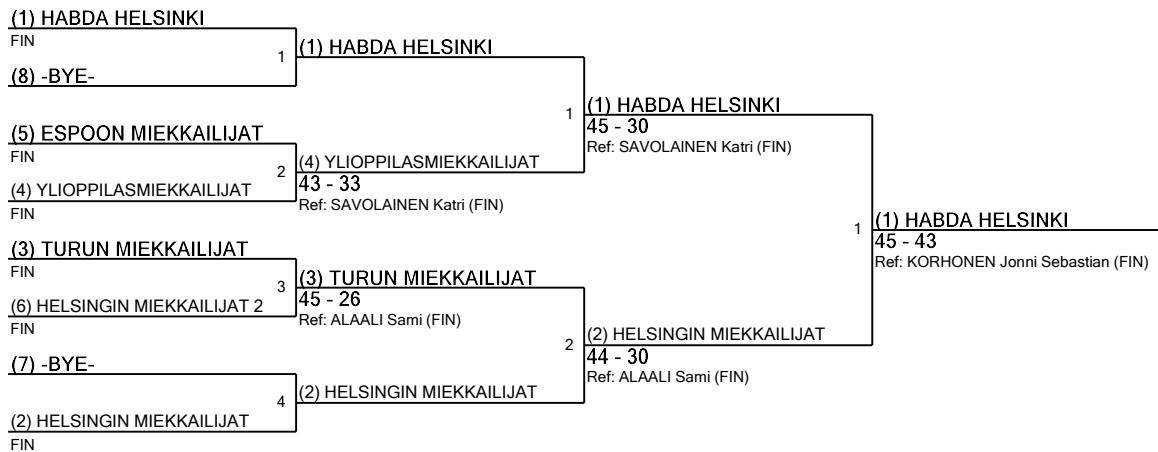

Table of 8 (Pl. 1-8)

Semi-Finals

Gold Medal