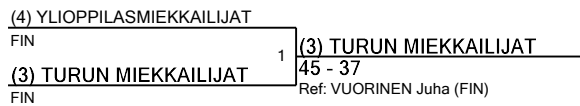

Table of 8 (Pl. 1-8)

Semi-Finals

Gold Medal

Bronze Medal

Table of 4 (Pl. 5-8)

Table of 2 (Pl. 5-6)

Senior Team Women's Epee Team Match Summary

SRTWETournament: Nils Sjöblom Memorial
Date: sunnuntai 9. lokakuuta 2022 - 13.00