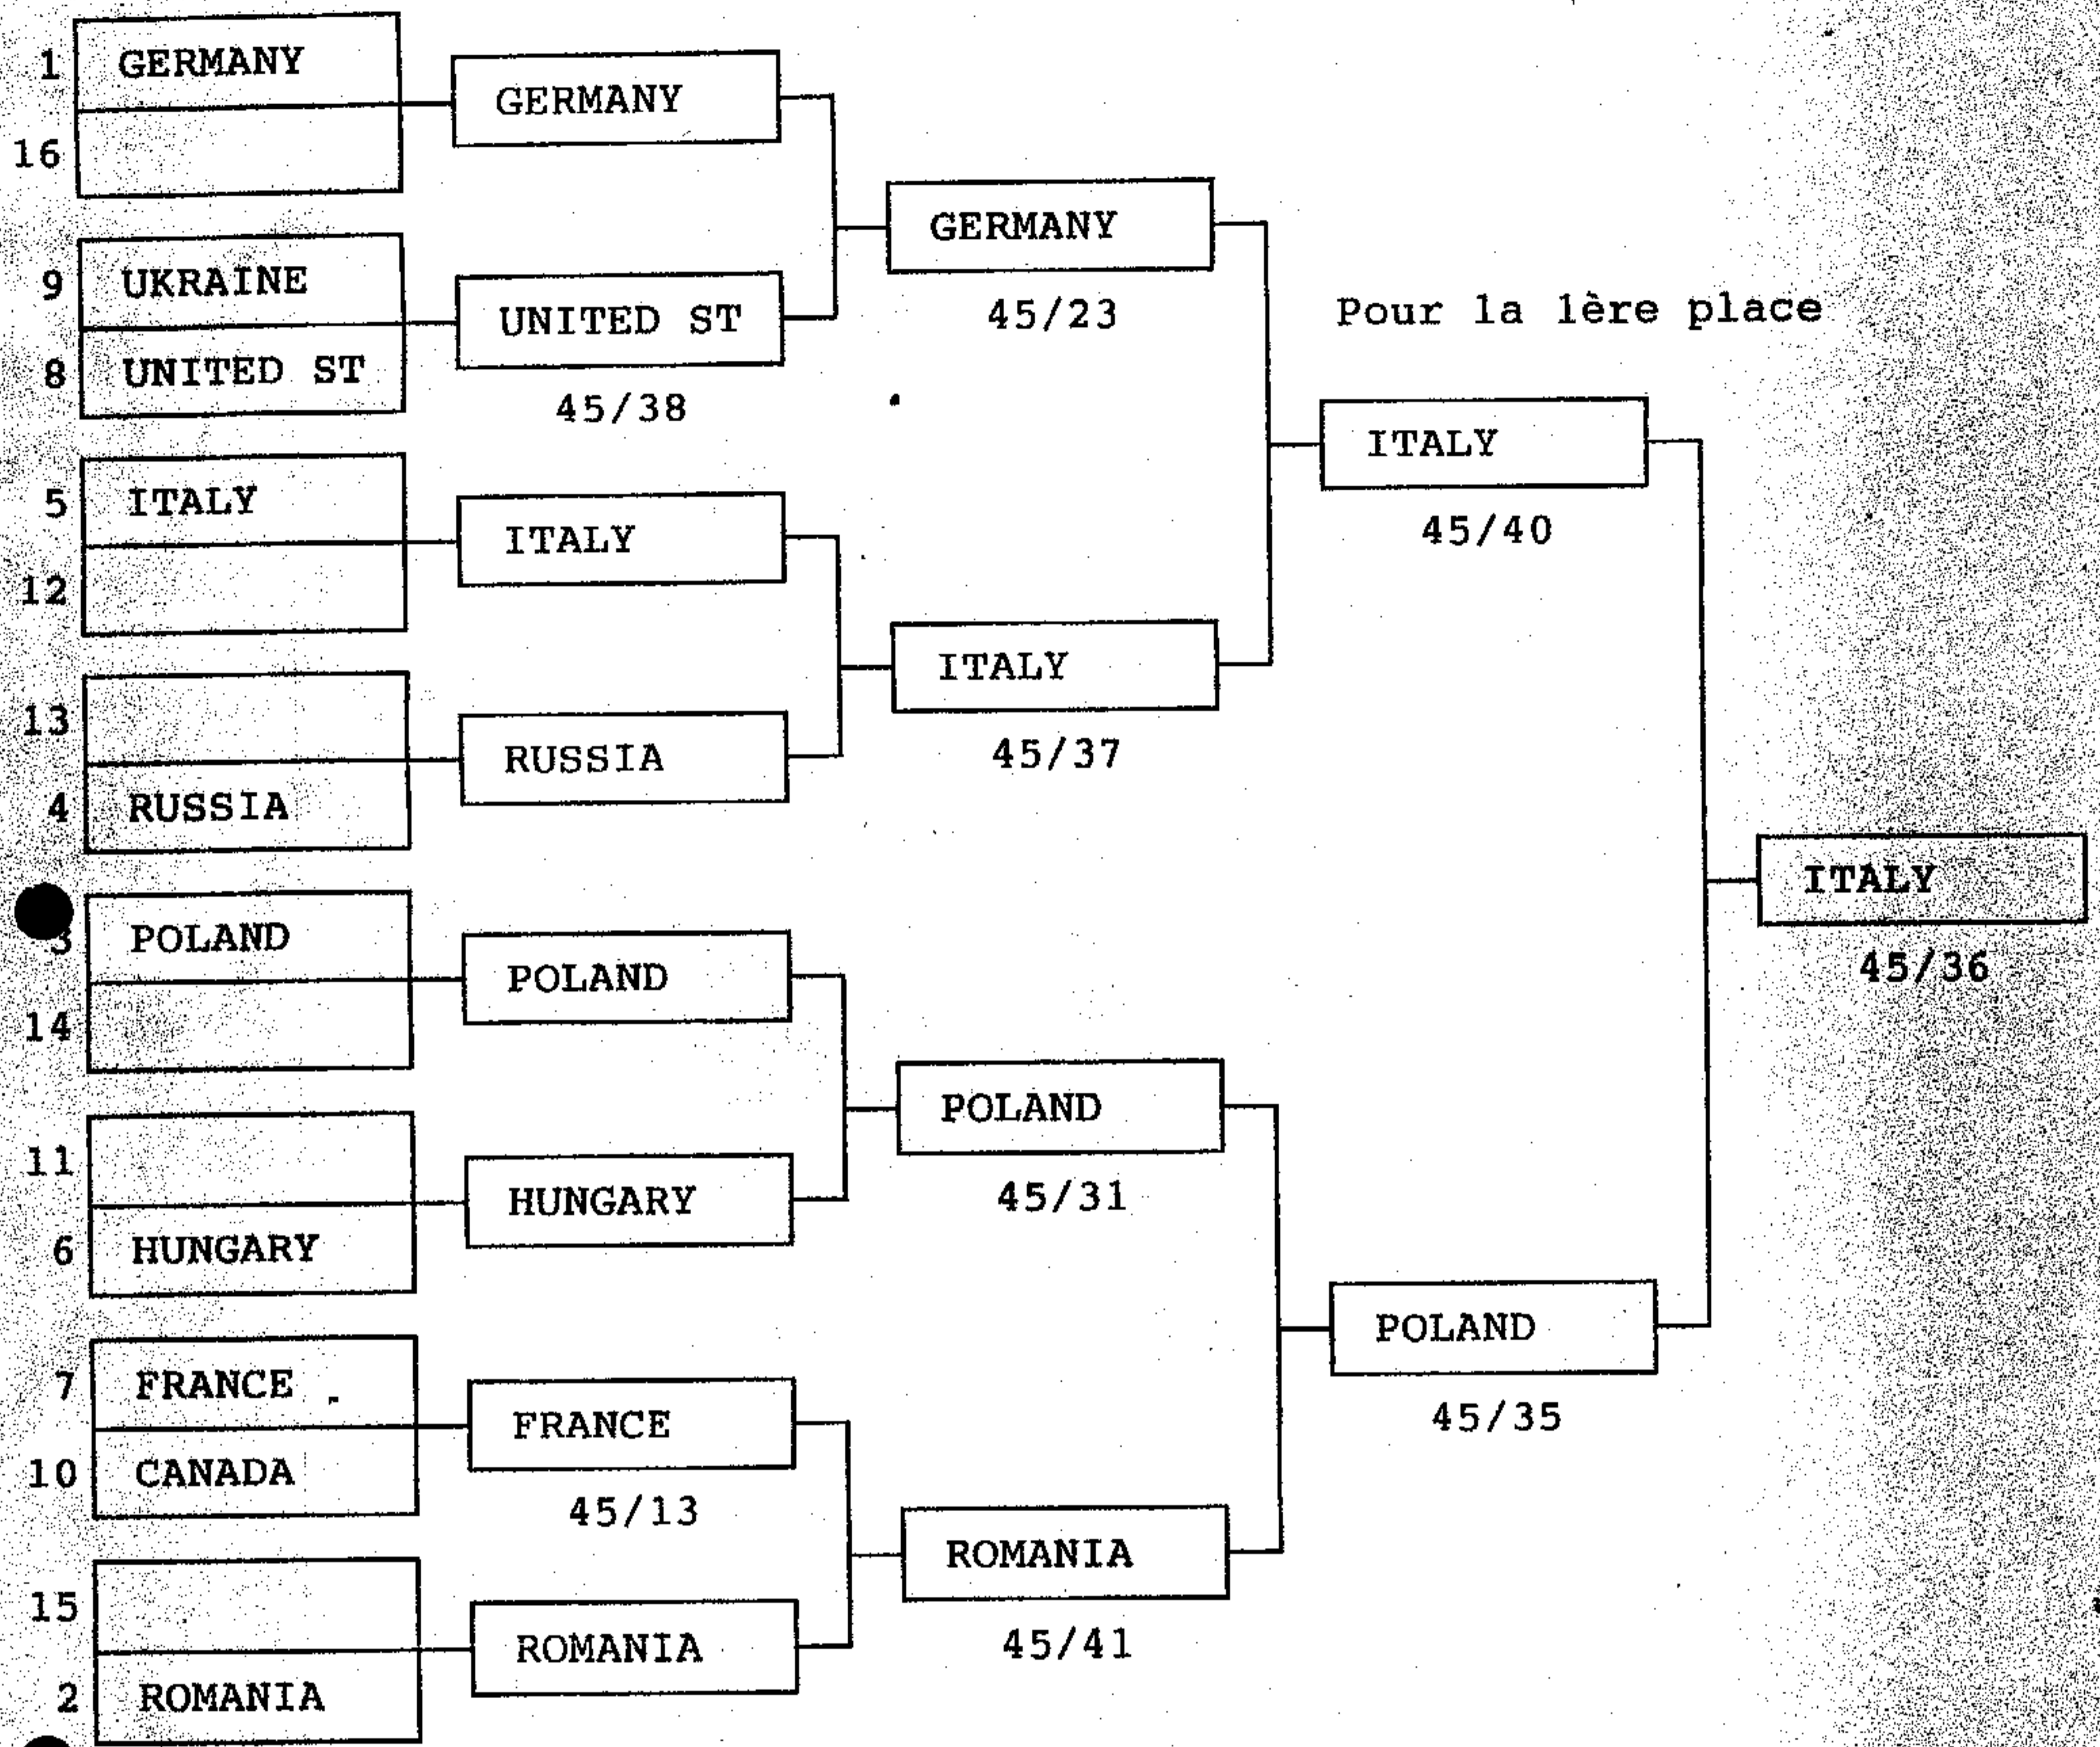

Flower Cup World Cup Team

ENG-EQ

18-06-2001

Rochester New York

CLASSEMENT FINAL

- 1 ITALY
- 2 POLAND
- 3 ROMANIA
- 4 GERMANY
- 5 RUSSIA
- 6 HUNGARY
- 7 UNITED STATES
- 8 FRANCE
- 9 UKRAINE
- 10 CANADA

Pour la 1ère place