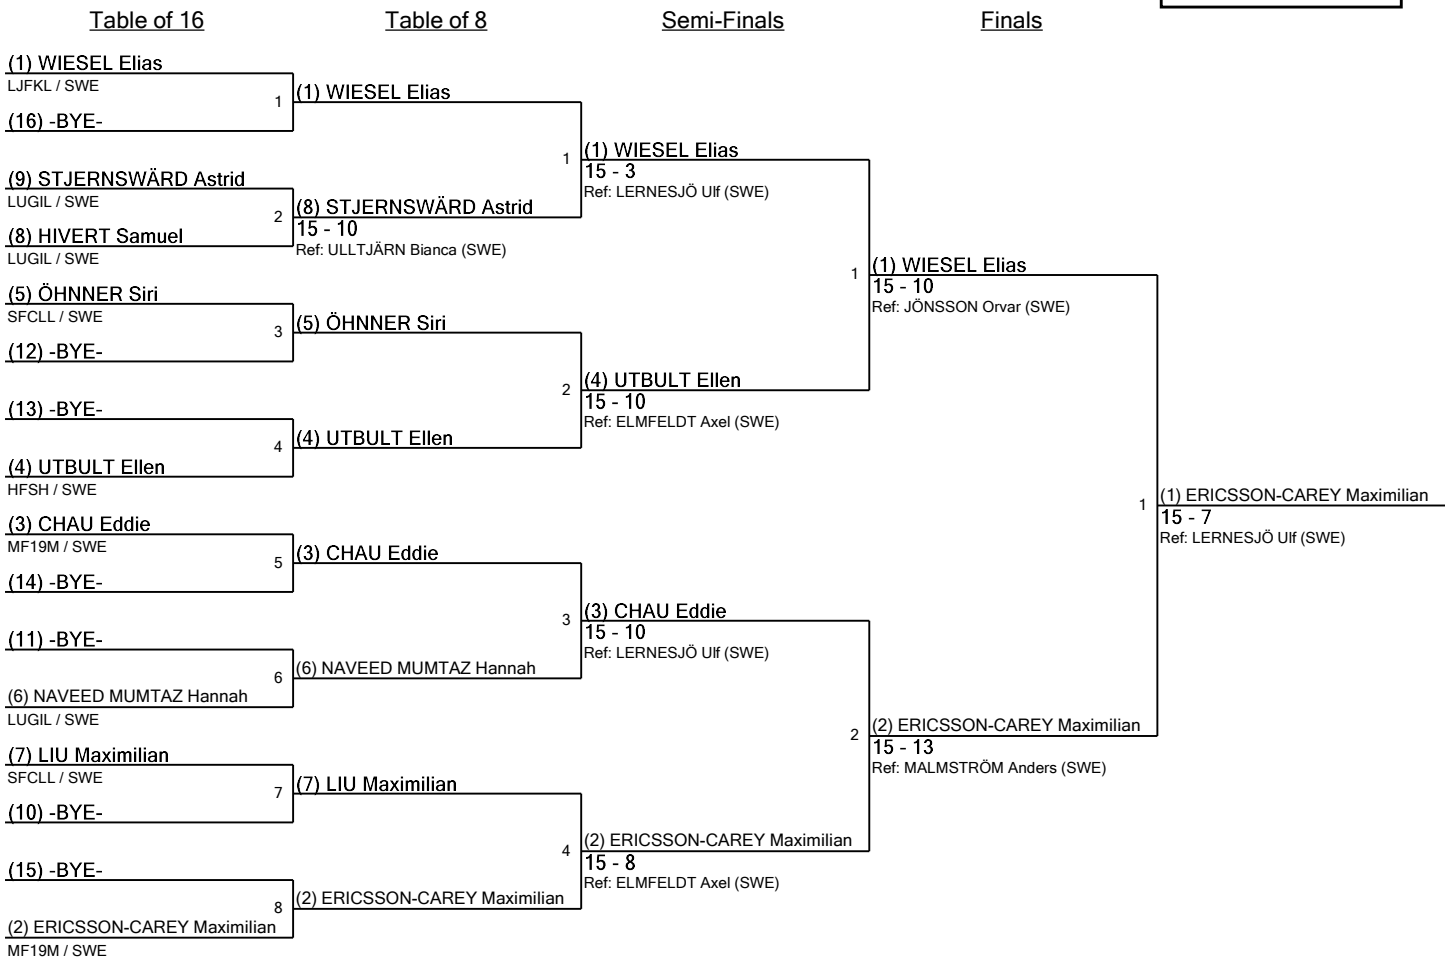

www.FencingTime.com

U-13 Mixed Epee

Final Ranking

Tournament: Sydkampen/Jönsson 2024
Date: den 23 november 2024 - 13:40
FIE Document: FE_FIE_0012

U13XE

Place	Name	Clubs	Country
1	ERICSSON-CAREY Maximilian	MF19M	SWE
2	WIESEL Elias	LJFKL	SWE
3T	CHAU Eddie	MF19M	SWE
3T	UTBULT Ellen	HFSH	SWE
5	ÖHNNER Siri	SFCLL	SWE
6	NAVEED MUMTAZ Hannah	LUGIL	SWE
7	LIU Maximilian	SFCLL	SWE
8	STJERNSWARD Astrid	LUGIL	SWE
9	HIVERT Samuel	LUGIL	SWE