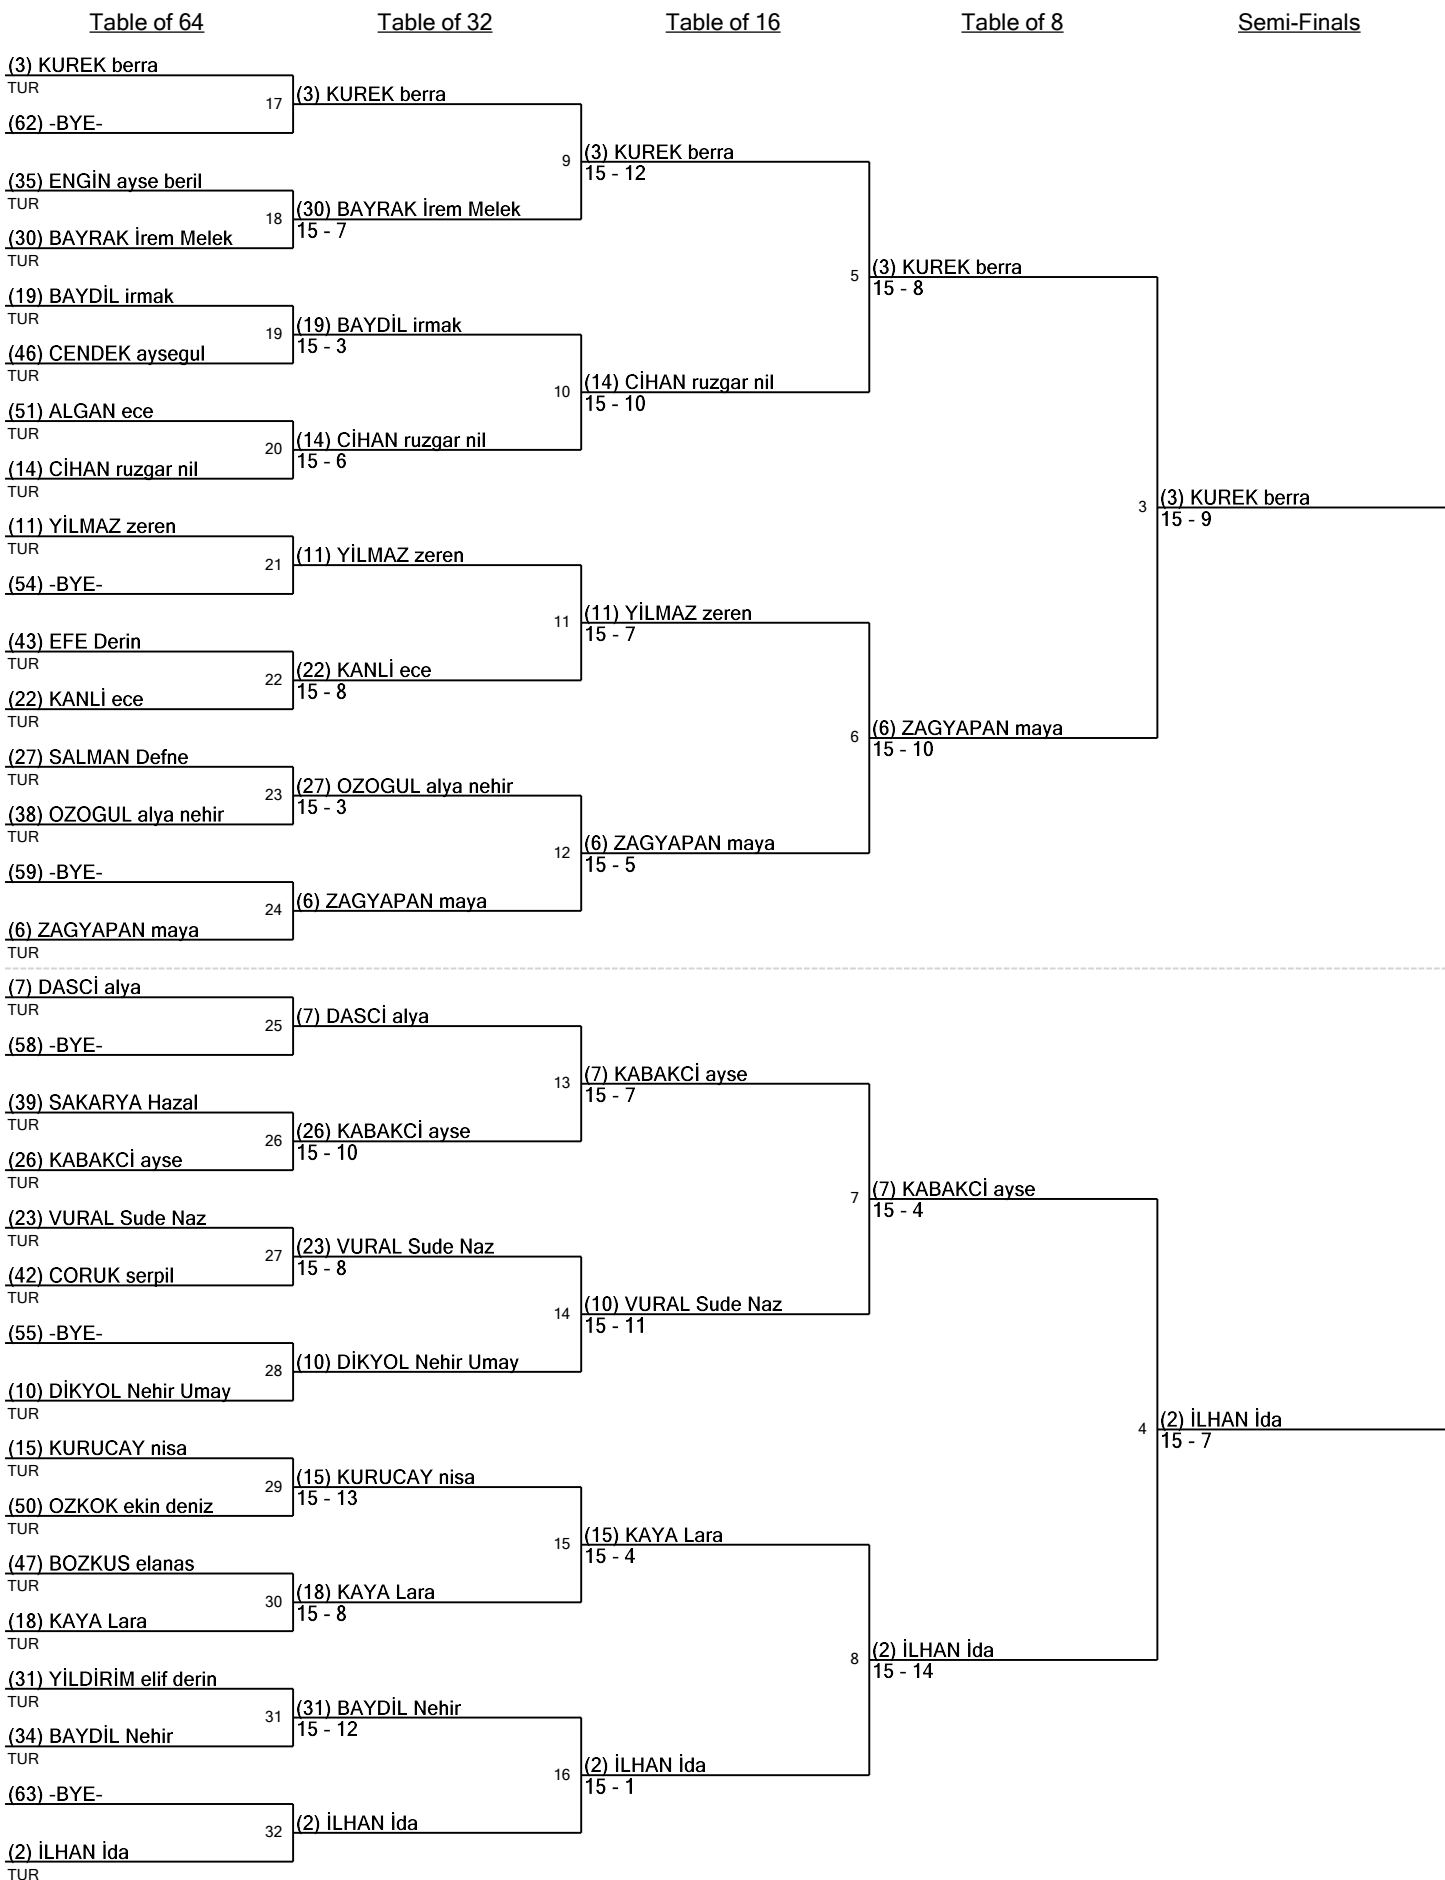

U-14 Women's Saber - Round #2 - DE (Table of 64)