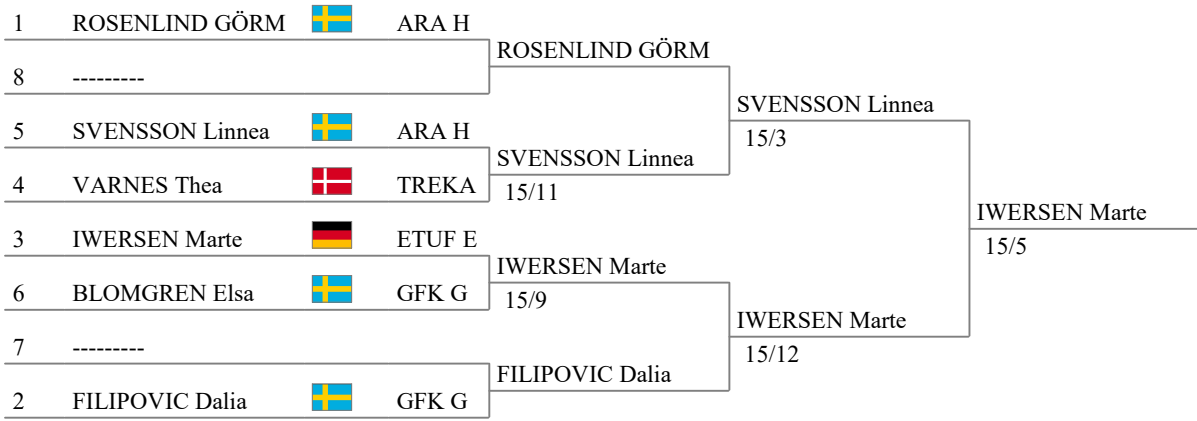

Malmo Open  
Florett U15 Dam

Fencers (present, ordered by fencer number - 6 fencers)

ranking	number	name and first name	club	flag
1	5	ROSENLIND GÖRM	ARA H	
2	8	FILIPOVIC Dalia	GFK G	
3	10	IWERSEN Marte	ETUF	
4	19	VARNES Thea	TREK	
5	21	SVENSSON Linnea	ARA H	
6	22	BLOMGREN Elsa	GFK G	

Malmo Open  
Florett U15 Dam

Overall number of participants: 6

Number of participants among the 32 first fencers of the FIE ranking: 6

Number of participants of Europ: 6

Formula of the competition

---

Direct elimination : 7 fencers

Direct tableau

# Malmö Open Florett U15 Dam

Tableau of 8

Semi-finals

Final

Malmö Open  
Florett U15 Dam

Overall ranking (ordered by ranking - 6 fencers)

rank	name and first name	flag	club	status
1	IWERSEN Marte		ETUF	
2	SVENSSON Linnea		ARA H	
3	FILIPOVIC Dalia		GFK G	
3	ROSENLIND GÖR		ARA H	
5	VARNES Thea		TREK	
6	BLOMGREN Elsa		GFK G	