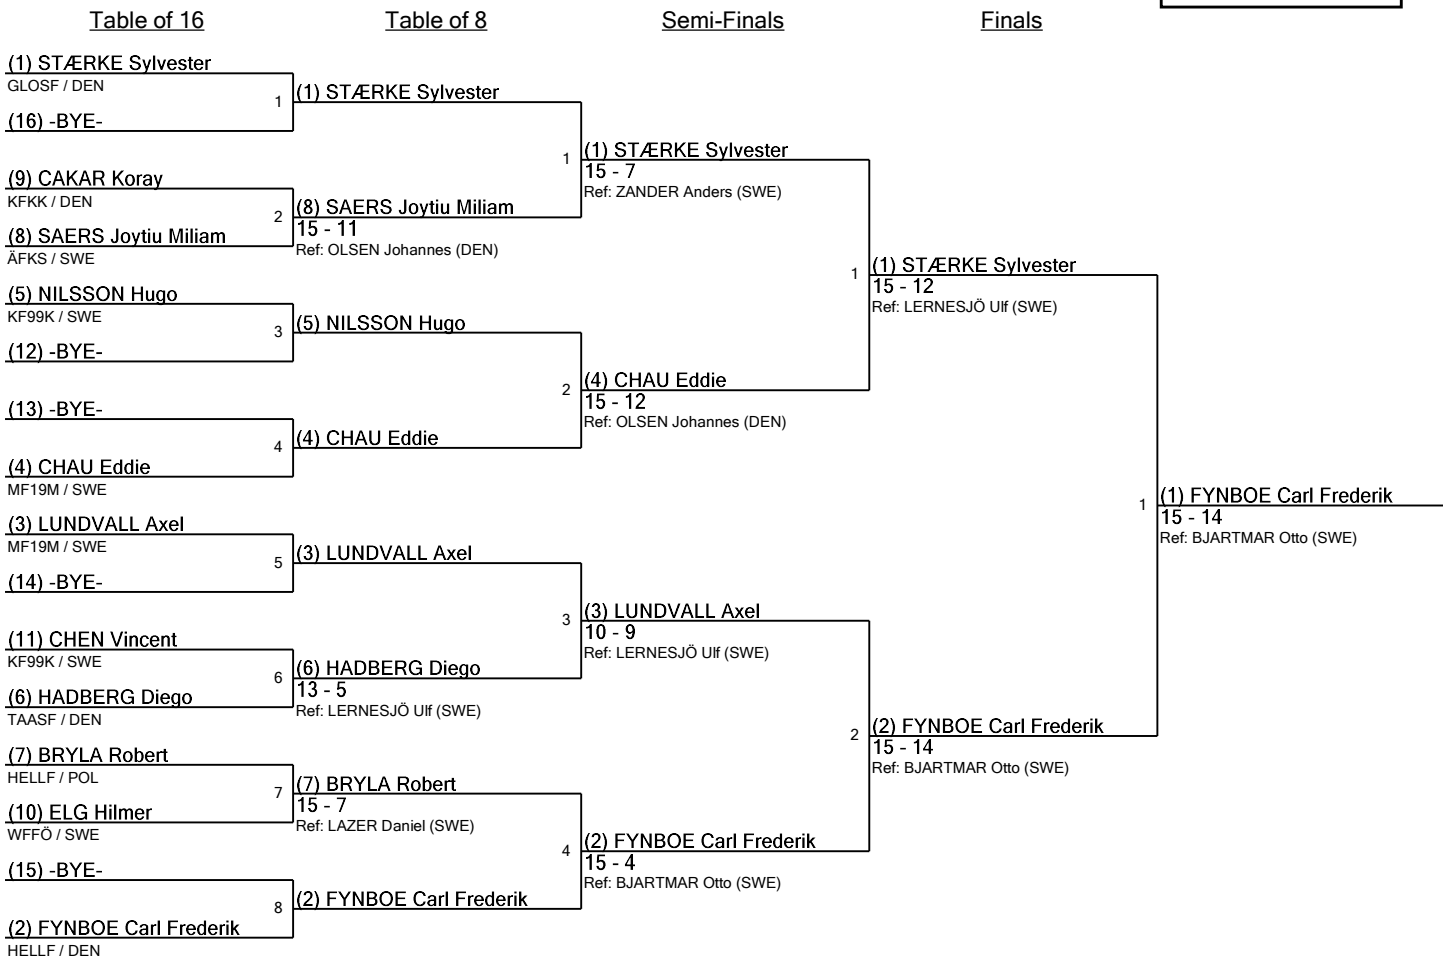

www.FencingTime.com

U-13 Men's Epee Final Ranking

Tournament: Malmö Open 2024
Date: den 4 maj 2024 - 13:45
FIE Document: FE_FIE_0012

U13ME

Place	Name	Clubs	Country	Birthdate
1	FYNBOE Carl Frederik	HELLF	DEN	2011-03-11
2	STÆRKE Sylvester	GLOSF	DEN	2011-10-13
3T	LUNDVALL Axel	MF19M	SWE	2012-02-12
3T	CHAU Eddie	MF19M	SWE	2012-09-20
5	NILSSON Hugo	KF99K	SWE	2013-09-09
6	HADBERG Diego	TAASF	DEN	2013-07-02
7	BRYLA Robert	HELLF	POL	2011-11-17
8	SAERS Joytiu Miliam	AFKS	SWE	2014-10-27
9	CAKAR Koray	KFKK	DEN	2013-08-13
10	ELG Hilmer	WFFÖ	SWE	2013-04-29
11	CHEN Vincent	KF99K	SWE	2012-01-06