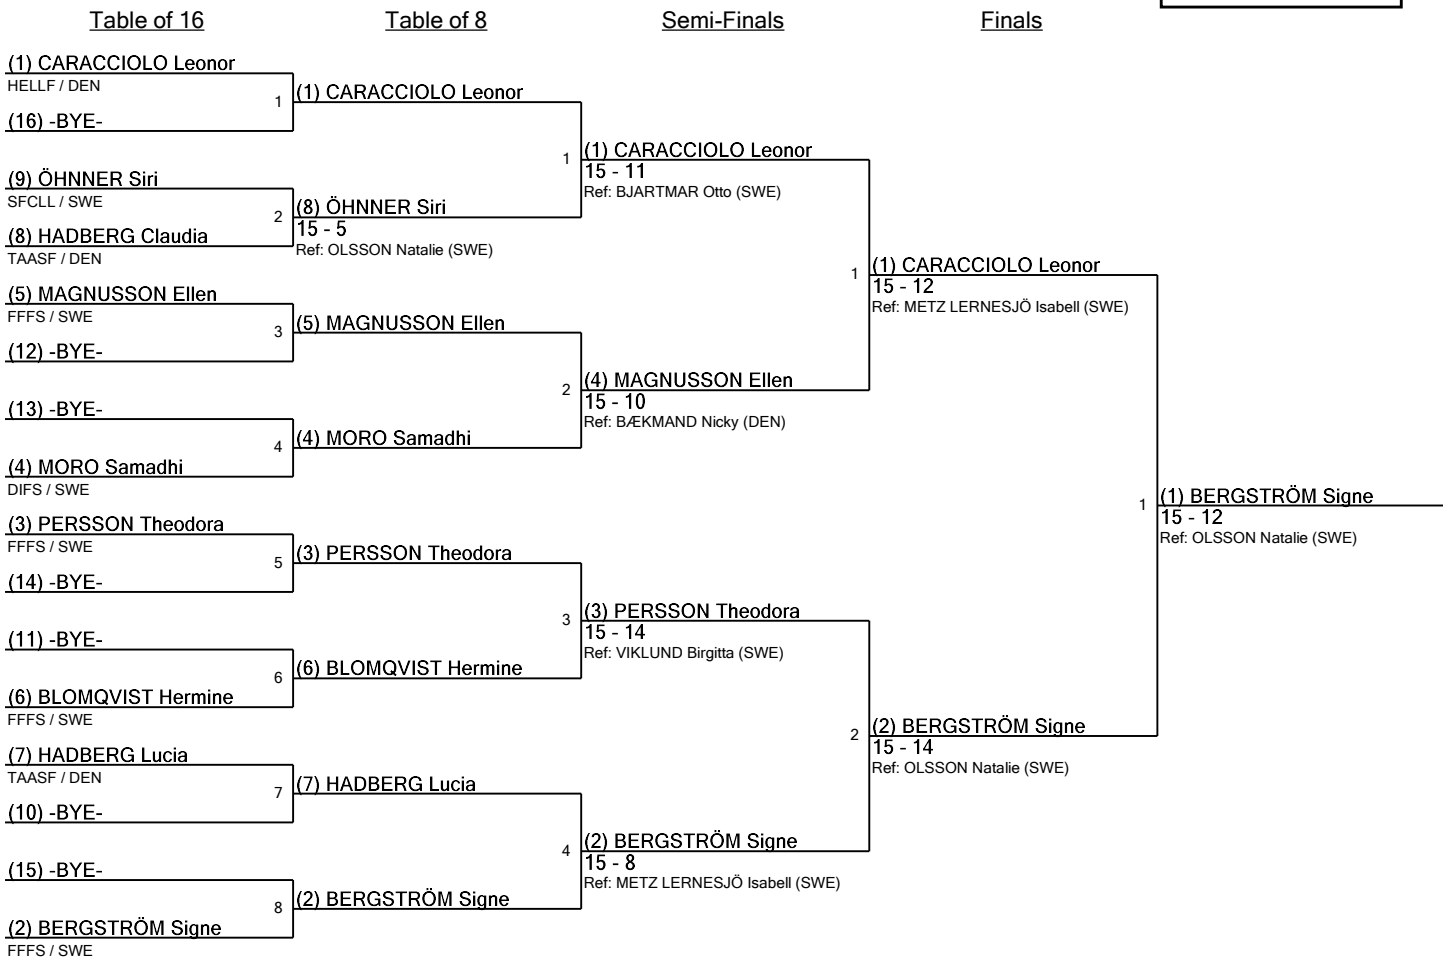

www.FencingTime.com

U-13 Women's Epee Final Ranking

U13WE

Tournament: Malmö Open 2024
Date: den 4 maj 2024 - 13:45
FIE Document: FE_FIE_0012

Place	Name	Clubs	Country	Birthdate
1	BERGSTRÖM Signe	FFFS	SWE	2011-04-09
2	CARACCILO Leonor	HELLF	DEN	2012-02-27
3T	PERSSON Theodora	FFFS	SWE	2012-07-11
3T	MAGNUSSON Ellen	FFFS	SWE	2012-06-22
5	MORO Samadhi	DIFS	SWE	2012-04-12
6	BLOMQVIST Hermine	FFFS	SWE	2011-07-13
7	HADBERG Lucia	TAASF	DEN	2012-03-16
8	ÖHNNER Siri	SFCLL	SWE	2012-01-11
9	HADBERG Claudia	TAASF	DEN	2012-03-16