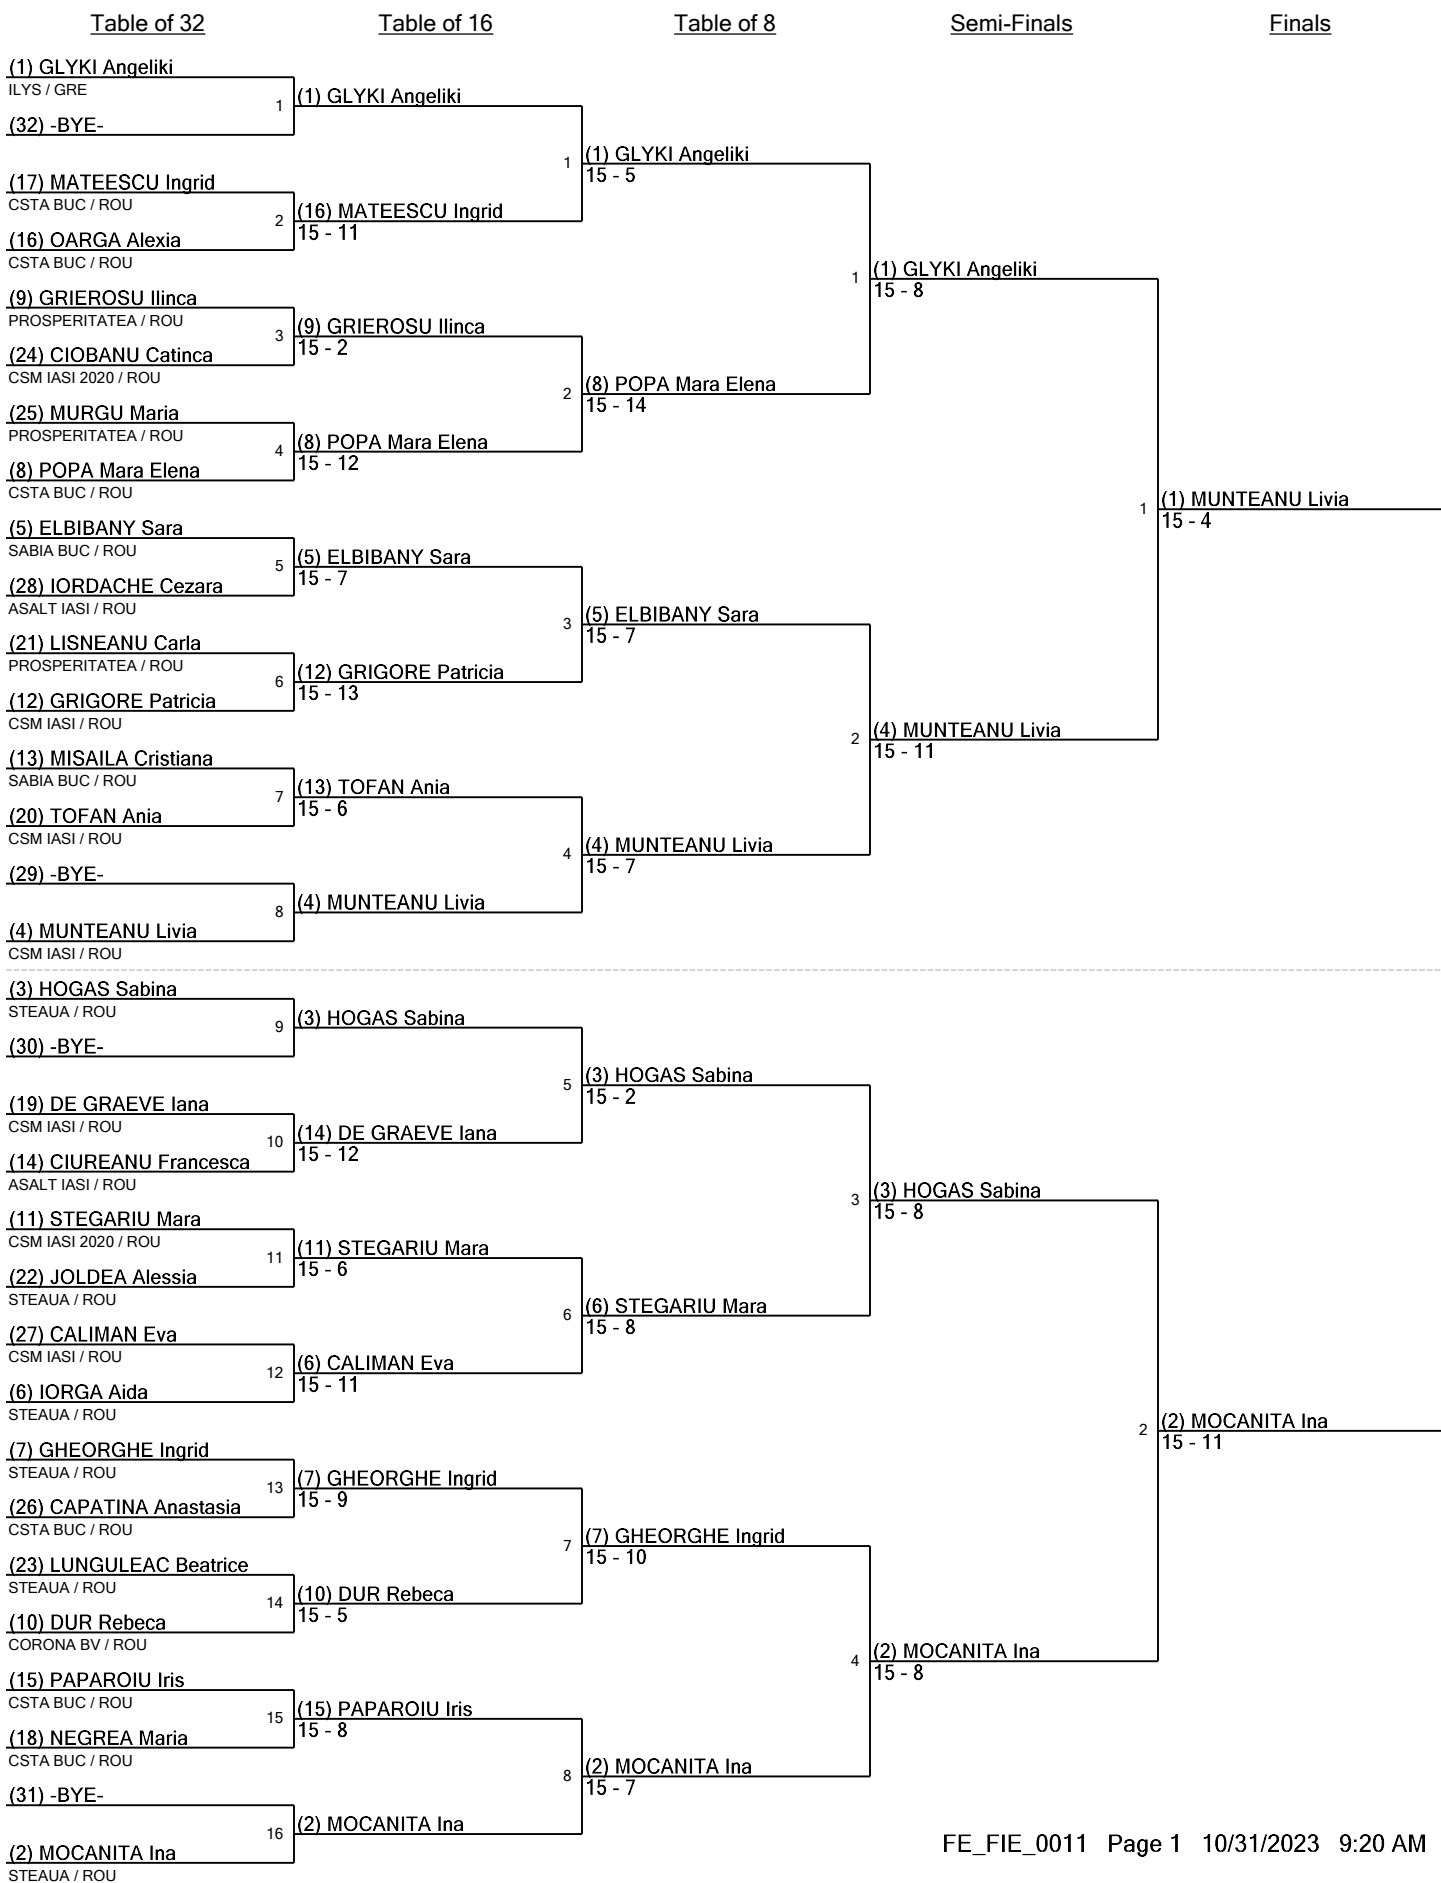

www.FencingTime.com

U-14 Women's Saber Seeding for Round #2 - DE

Tournament: Trofeul Iasiului
Date: Saturday, October 28, 2023 - 9:00 AM
FIE Document: FE_FIE_0008

Seed	Name	Club	Country	V	V/M	TS	TR	Ind	Notes
1	GLYKI Angeliki	ILYS	GRE	6	1.00	30	9	+21	Advanced
2	MOCANITA Ina	STEAUA	ROU	5	1.00	25	5	+20	Advanced
3	HOGAS Sabina	STEAUA	ROU	5	0.83	29	10	+19	Advanced
4	MUNTEANU Livia	CSM IASI	ROU	5	0.83	28	10	+18	Advanced
5	ELBIBANY Sara	SABIA BUC	ROU	5	0.83	29	16	+13	Advanced
6	IORGA Aida	STEAUA	ROU	5	0.83	28	17	+11	Advanced
7	GHEORGHE Ingrid	STEAUA	ROU	4	0.80	21	9	+12	Advanced
8	POPA Mara Elena	CSTA BUC	ROU	4	0.80	24	13	+11	Advanced
9	GRIEROSU Ilinca	PROSPERITATEA	ROU	4	0.80	24	14	+10	Advanced
10	DUR Rebeca	CORONA BV	ROU	4	0.67	27	15	+12	Advanced
11	STEGARIU Mara	CSM IASI 2020	ROU	4	0.67	25	16	+9	Advanced
12	GRIGORE Patricia	CSM IASI	ROU	4	0.67	24	17	+7	Advanced
13	MISAILA Cristiana	SABIA BUC	ROU	4	0.67	24	21	+3	Advanced
14	CIUREANU Francesca	ASALT IASI	ROU	4	0.67	25	23	+2	Advanced
15	PAPAROIU Iris	CSTA BUC	ROU	4	0.67	24	22	+2	Advanced
16	OARGA Alexia	CSTA BUC	ROU	4	0.67	23	23	0	Advanced
17	MATEESCU Ingrid	CSTA BUC	ROU	3	0.60	22	14	+8	Advanced
18	NEGREA Maria	CSTA BUC	ROU	3	0.60	17	16	+1	Advanced
19	DE GRAEVE Iana	CSM IASI	ROU	3	0.60	17	18	-1	Advanced
20	TOFAN Ania	CSM IASI	ROU	3	0.50	24	16	+8	Advanced
21	LISNEANU Carla	PROSPERITATEA	ROU	3	0.50	21	18	+3	Advanced
22	JOLDEA Alessia	STEAUA	ROU	3	0.50	21	20	+1	Advanced
23	LUNGULEAC Beatrice	STEAUA	ROU	3	0.50	24	25	-1	Advanced
24	CIOBANU Catinca	CSM IASI 2020	ROU	3	0.50	21	22	-1	Advanced
25	MURGU Maria	PROSPERITATEA	ROU	3	0.50	20	22	-2	Advanced
26	CAPATINA Anastasia	CSTA BUC	ROU	3	0.50	20	23	-3	Advanced
27	CALIMAN Eva	CSM IASI	ROU	2	0.40	18	19	-1	Advanced
28	IORDACHE Cezara	ASALT IASI	ROU	2	0.33	19	22	-3	Advanced
29	ION Amalia	CSTA BUC	ROU	2	0.33	19	25	-6	Eliminated
30	OLARU Andrada	ACADEMIA DE SCRIMA	ROU	2	0.33	14	25	-11	Eliminated
31	OLTEANU Natalia	SABIA BUC	ROU	1	0.20	14	21	-7	Eliminated
32	GLAVASCHI Erika	ACADEMIA DE SCRIMA	ROU	1	0.20	10	24	-14	Eliminated
33	IONESCU Eva	ACADEMIA DE SCRIMA	ROU	1	0.17	16	29	-13	Eliminated
34	CIUREANU Maria	ASALT IASI	ROU	1	0.17	12	29	-17	Eliminated
35	FRUNZA Maria	CSM IASI	ROU	1	0.17	10	28	-18	Eliminated
36	EZARIU Denisa	PROSPERITATEA	ROU	0	0.00	16	30	-14	Eliminated
37	AILOAIE Carina	PROSPERITATEA	ROU	0	0.00	7	25	-18	Eliminated
38	GALETEANU Ioana	ACADEMIA DE SCRIMA	ROU	0	0.00	11	30	-19	Eliminated
39	DURBACA Iustina	PROSPERITATEA	ROU	0	0.00	9	30	-21	Eliminated
40	TUDOR Ariadna	STEAUA	ROU	0	0.00	4	25	-21	Eliminated

U-14 Women's Saber - Round #2 - DE (Table of 32)