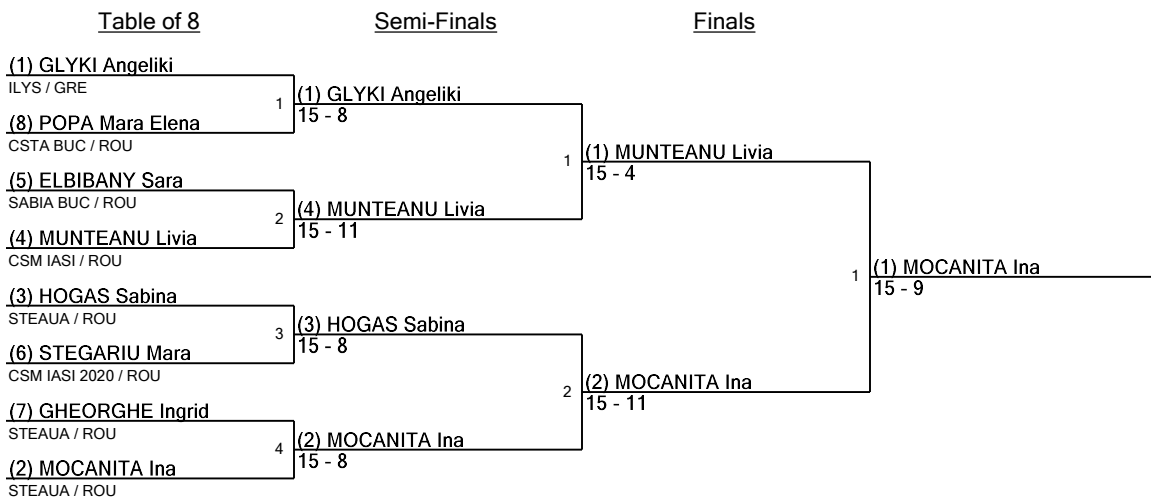

U-14 Women's Saber - Round #2 - DE (Table of 8)

www.FencingTime.com

U-14 Women's Saber

Final Ranking

Tournament: Trofeul Iasiului
Date: Saturday, October 28, 2023 - 9:00 AM
FIE Document: FE_FIE_0012

Place	Name	Clubs	Country
1	MOCANITA Ina	STEAUA	ROU
2	MUNTEANU Livia	CSM IASI	ROU
3T	GLYKI Angeliki	ILYS	GRE
3T	HOGAS Sabina	STEAUA	ROU
5	ELBIBANY Sara	SABIA BUC	ROU
6	GHEORGHE Ingrid	STEAUA	ROU
7	POPA Mara Elena	CSTA BUC	ROU
8	STEGARIU Mara	CSM IASI 2020	ROU
9	GRIEROSU Ilinca	PROSPERITATEA	ROU
10	DUR Rebeca	CORONA BV	ROU
11	GRIGORE Patricia	CSM IASI	ROU
12	PAPAROIU Iris	CSTA BUC	ROU
13	MATEESCU Ingrid	CSTA BUC	ROU
14	DE GRAEVE Iana	CSM IASI	ROU
15	TOFAN Ania	CSM IASI	ROU
16	CALIMAN Eva	CSM IASI	ROU
17	IORGA Aida	STEAUA	ROU
18	MISAILA Cristiana	SABIA BUC	ROU
19	CIUREANU Francesca	ASALT IASI	ROU
20	OARGA Alexia	CSTA BUC	ROU
21	NEGREA Maria	CSTA BUC	ROU
22	LISNEANU Carla	PROSPERITATEA	ROU
23	JOLDEA Alessia	STEAUA	ROU
24	LUNGULEAC Beatrice	STEAUA	ROU
25	CIOBANU Catinca	CSM IASI 2020	ROU
26	MURGU Maria	PROSPERITATEA	ROU
27	CAPATINA Anastasia	CSTA BUC	ROU
28	IORDACHE Cezara	ASALT IASI	ROU
29	ION Amalia	CSTA BUC	ROU
30	OLARU Andrada	ACADEMIA DE SCRIMA	ROU
31	OLTEANU Natalia	SABIA BUC	ROU
32	GLAVASCHI Erika	ACADEMIA DE SCRIMA	ROU
33	IONESCU Eva	ACADEMIA DE SCRIMA	ROU
34	CIUREANU Maria	ASALT IASI	ROU
35	FRUNZA Maria	CSM IASI	ROU
36	EZARIU Denisa	PROSPERITATEA	ROU
37	AILOAIE Carina	PROSPERITATEA	ROU
38	GALETEANU Ioana	ACADEMIA DE SCRIMA	ROU
39	DURBACA Iustina	PROSPERITATEA	ROU
40	TUDOR Ariadna	STEAUA	ROU