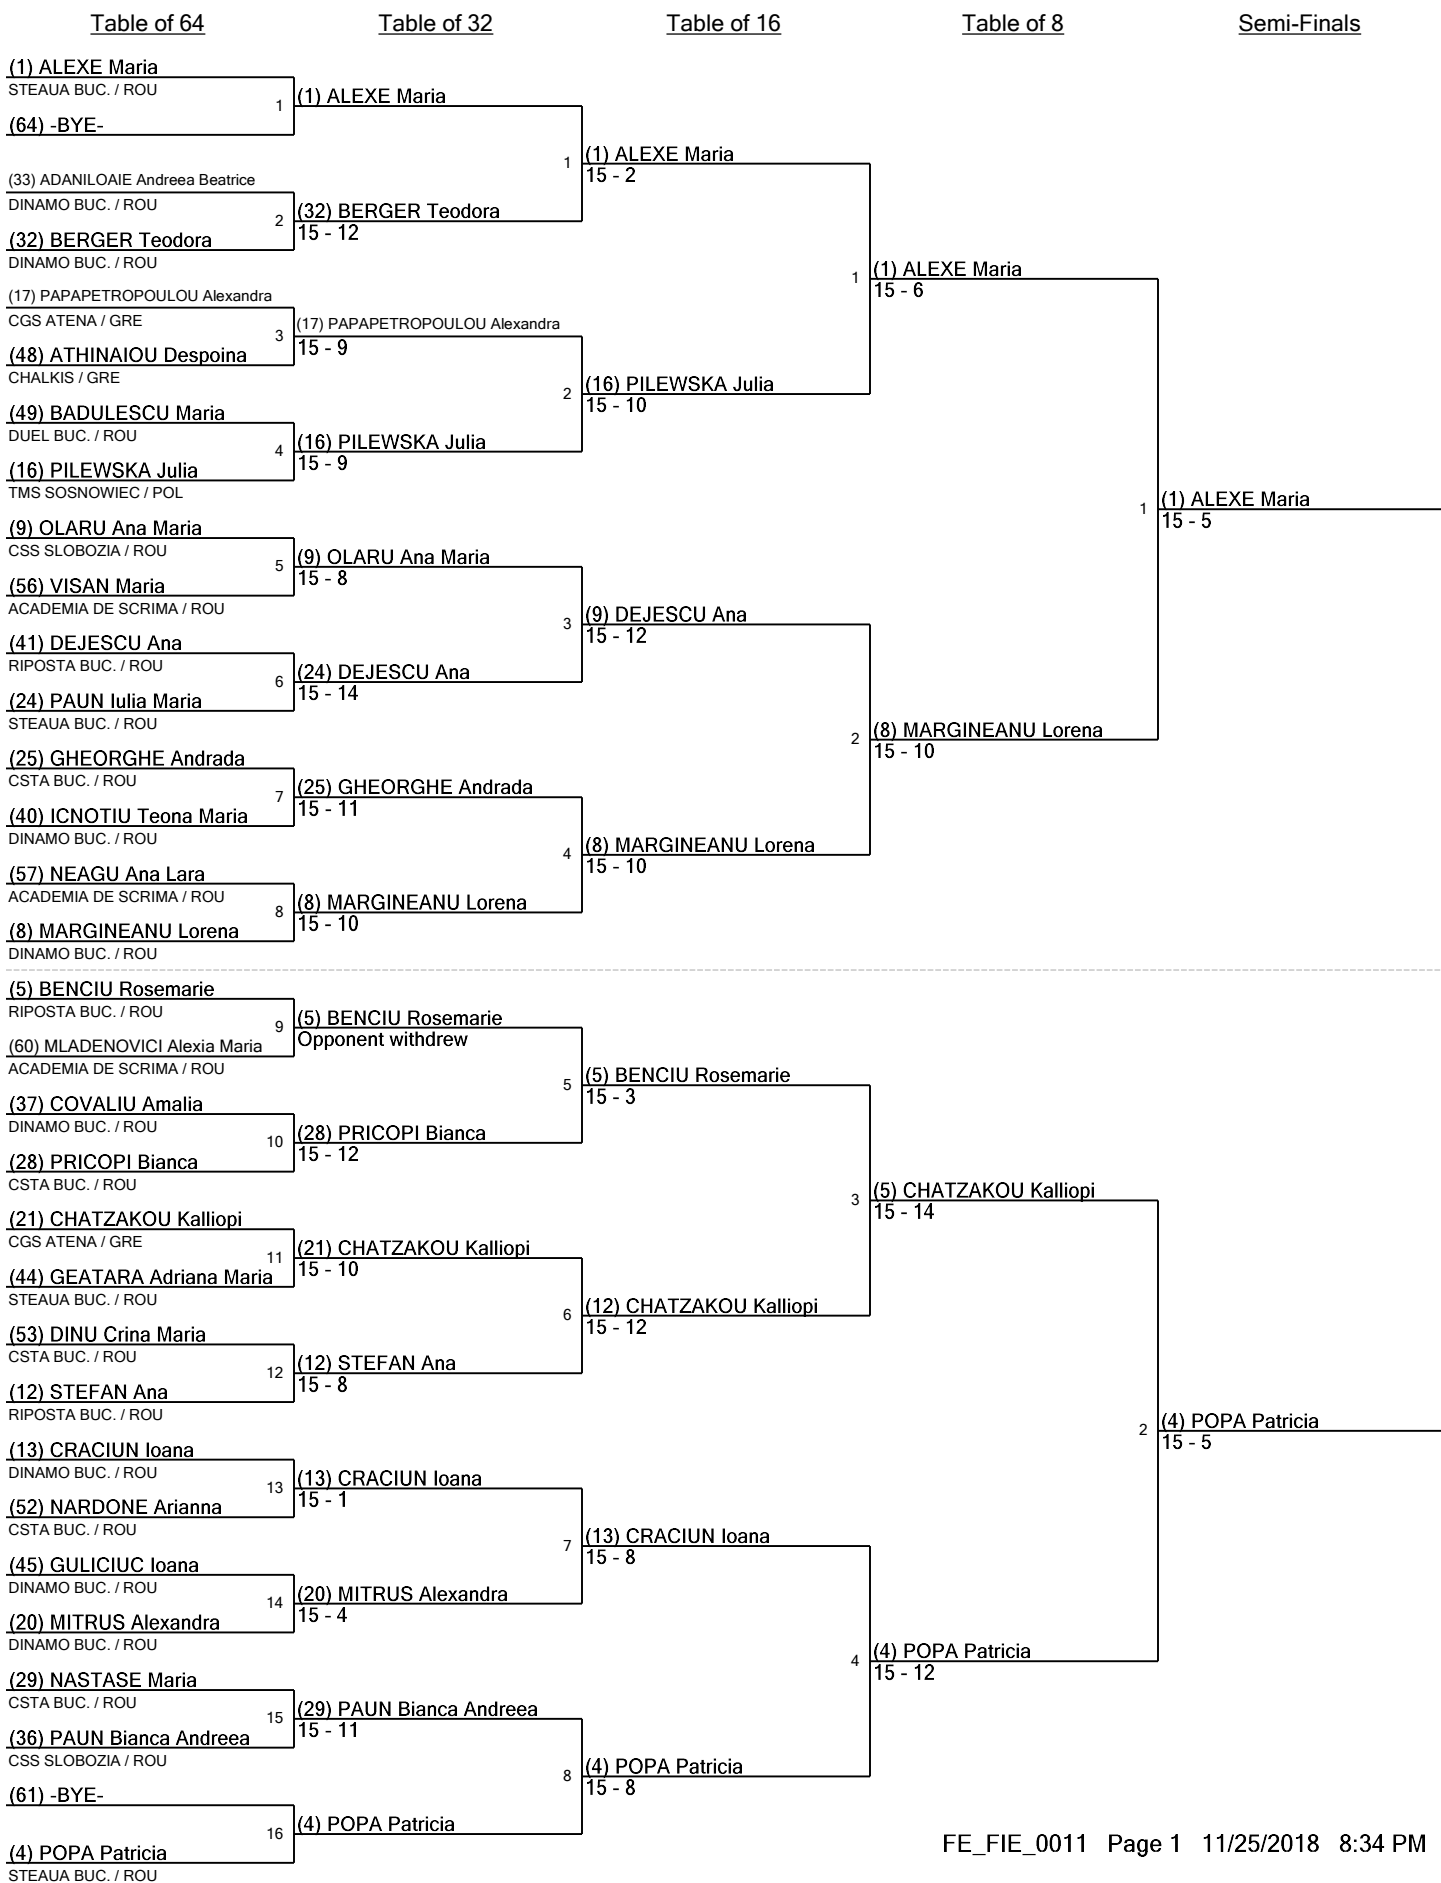

Seed	Name	Club	Country	V	V/M	TS	TR	Ind	Notes
1	ALEXE Maria	STEAUA BUC.	ROU	6	1.00	30	4	+26	Advanced
2	KEFALA Konstantina	CGS ATENA	GRE	6	1.00	30	5	+25	Advanced
3	SERBANOIU Andreea	DINAMO BUC.	ROU	5	1.00	25	1	+24	Advanced
4	POPA Patricia	STEAUA BUC.	ROU	5	1.00	25	3	+22	Advanced
5	BENCIU Rosemarie	RIPOSTA BUC.	ROU	5	1.00	25	8	+17	Advanced
6	STATIE Bianca	STEAUA BUC.	ROU	5	0.83	27	10	+17	Advanced
7	DUMITRU Catinca	STEAUA BUC.	ROU	5	0.83	28	12	+16	Advanced
8	MARGINEANU Lorena	DINAMO BUC.	ROU	5	0.83	28	14	+14	Advanced
9	OLARU Ana Maria	CSS SLOBOZIA	ROU	5	0.83	27	13	+14	Advanced
10	BUTUM Adelina Elena	CORONA 2010 BV.	ROU	5	0.83	26	13	+13	Advanced
11	HABRYN Emilia	TMS SOSNOWIEC	POL	5	0.83	26	16	+10	Advanced
12	STEFAN Ana	RIPOSTA BUC.	ROU	5	0.83	27	19	+8	Advanced
13	CRACIUN Ioana	DINAMO BUC.	ROU	4	0.80	23	7	+16	Advanced
14	OVESIA Anna	DINAMO BUC.	ROU	4	0.80	20	6	+14	Advanced
15	HOFMAN Karolina	TMS SOSNOWIEC	POL	4	0.80	21	8	+13	Advanced
16	PILEWSKA Julia	TMS SOSNOWIEC	POL	4	0.67	28	17	+11	Advanced
17	PAPAPETROPOULOU Alexandra	CGS ATENA	GRE	4	0.67	26	17	+9	Advanced
18	HEHAL Alexandra	DINAMO BUC.	ROU	4	0.67	25	16	+9	Advanced
19	MIHALCEA Anastasia	DINAMO BUC.	ROU	4	0.67	27	19	+8	Advanced
20T	MITRUS Alexandra	DINAMO BUC.	ROU	4	0.67	25	18	+7	Advanced
20T	CHATZAKOU Kalliopi	CGS ATENA	GRE	4	0.67	25	18	+7	Advanced
22	BENEDEK Sofia Alexandra	DINAMO BUC.	ROU	4	0.67	25	21	+4	Advanced
23	MASZEWSKA Nela	AZS AWF WARSAW	POL	4	0.67	21	20	+1	Advanced
24	PAUN Iulia Maria	STEAUA BUC.	ROU	4	0.67	22	23	-1	Advanced
25T	HOGEA Ilinca	RIPOSTA BUC.	ROU	3	0.60	16	15	+1	Advanced
25T	GHEORGHE Andrada	CSTA BUC.	ROU	3	0.60	16	15	+1	Advanced
27	KOUROUSI Anna Kalliopi	APOLLON VRILISSIA	GRE	3	0.60	17	17	0	Advanced
28	PRICOPI Bianca	CSTA BUC.	ROU	3	0.50	25	21	+4	Advanced
29	NASTASE Maria	CSTA BUC.	ROU	3	0.50	22	21	+1	Advanced
30	OARGA Teodora	CSTA BUC.	ROU	3	0.50	23	23	0	Advanced
31	CERNICA Stefania	CSS SLOBOZIA	ROU	3	0.50	22	23	-1	Advanced
32	BERGER Teodora	DINAMO BUC.	ROU	3	0.50	21	22	-1	Advanced
33	ADANILOAIE Andreea Beatrice	DINAMO BUC.	ROU	3	0.50	21	23	-2	Advanced
34	COJOCARU Bianca Elena	CSS SLOBOZIA	ROU	3	0.50	20	22	-2	Advanced
35	PIENIAZEK Zofia	TMS SOSNOWIEC	POL	3	0.50	21	25	-4	Advanced
36	PAUN Bianca Andreea	CSS SLOBOZIA	ROU	3	0.50	20	24	-4	Advanced
37	COVALIU Amalia	DINAMO BUC.	ROU	2	0.40	15	18	-3	Advanced
38	SERBOTEI Iarina	DINAMO BUC.	ROU	2	0.40	13	19	-6	Advanced
39	MURESAN Raluca Diana	MUSCHETARUL BV	ROU	2	0.40	12	20	-8	Advanced
40	ICNOTIU Teona Maria	DINAMO BUC.	ROU	2	0.33	21	22	-1	Advanced
41	DEJESCU Ana	RIPOSTA BUC.	ROU	2	0.33	24	26	-2	Advanced
42	MITRUS Andreea	DINAMO BUC.	ROU	2	0.33	18	22	-4	Advanced
43	FUSEA Anastasia	DINAMO BUC.	ROU	2	0.33	21	26	-5	Advanced
44	GEATARA Adriana Maria	STEAUA BUC.	ROU	1	0.20	13	21	-8	Advanced
45	GULICIUC Ioana	DINAMO BUC.	ROU	1	0.20	12	21	-9	Advanced
46	ROUCHOTA Olympia	CGS ATENA	GRE	1	0.20	8	20	-12	Advanced
47	KACZOROWSKA Anna	AZS AWF WARSAW	POL	1	0.17	19	28	-9	Advanced
48	ATHINAIU Despoina	CHALKIS	GRE	1	0.17	18	28	-10	Advanced
49	BADULESCU Maria	DUEL BUC.	ROU	1	0.17	17	28	-11	Advanced
50	BOCA Serena Iasmina	CSTA BUC.	ROU	1	0.17	17	29	-12	Advanced
51	VLASTON Ioana	DUEL BUC.	ROU	1	0.17	16	29	-13	Advanced
52	NARDONE Arianna	CSTA BUC.	ROU	1	0.17	12	27	-15	Advanced
53	DINU Crina Maria	CSTA BUC.	ROU	1	0.17	8	29	-21	Advanced
54	ARABOLU Ioana	DUEL BUC.	ROU	1	0.17	5	28	-23	Advanced
55	CHATZAKOU Ioanna	CGS ATENA	GRE	0	0.00	14	30	-16	Advanced
56T	VISAN Maria	ACADEMIA DE SCRIMA	ROU	0	0.00	6	25	-19	Advanced
56T	NEAGU Ana Lara	ACADEMIA DE SCRIMA	ROU	0	0.00	6	25	-19	Advanced
58	VISAN Ioana Ilinca	ACADEMIA DE SCRIMA	ROU	0	0.00	8	30	-22	Advanced
59	FURTUNA Alexandra Stefania	MUSCHETARUL BV	ROU	0	0.00	1	25	-24	Advanced
60	MLADENOVICI Alexia Maria	ACADEMIA DE SCRIMA	ROU	0	0.00	5	30	-25	Advanced

U-14 Women's Saber - Round #2 - DE (Table of 64)