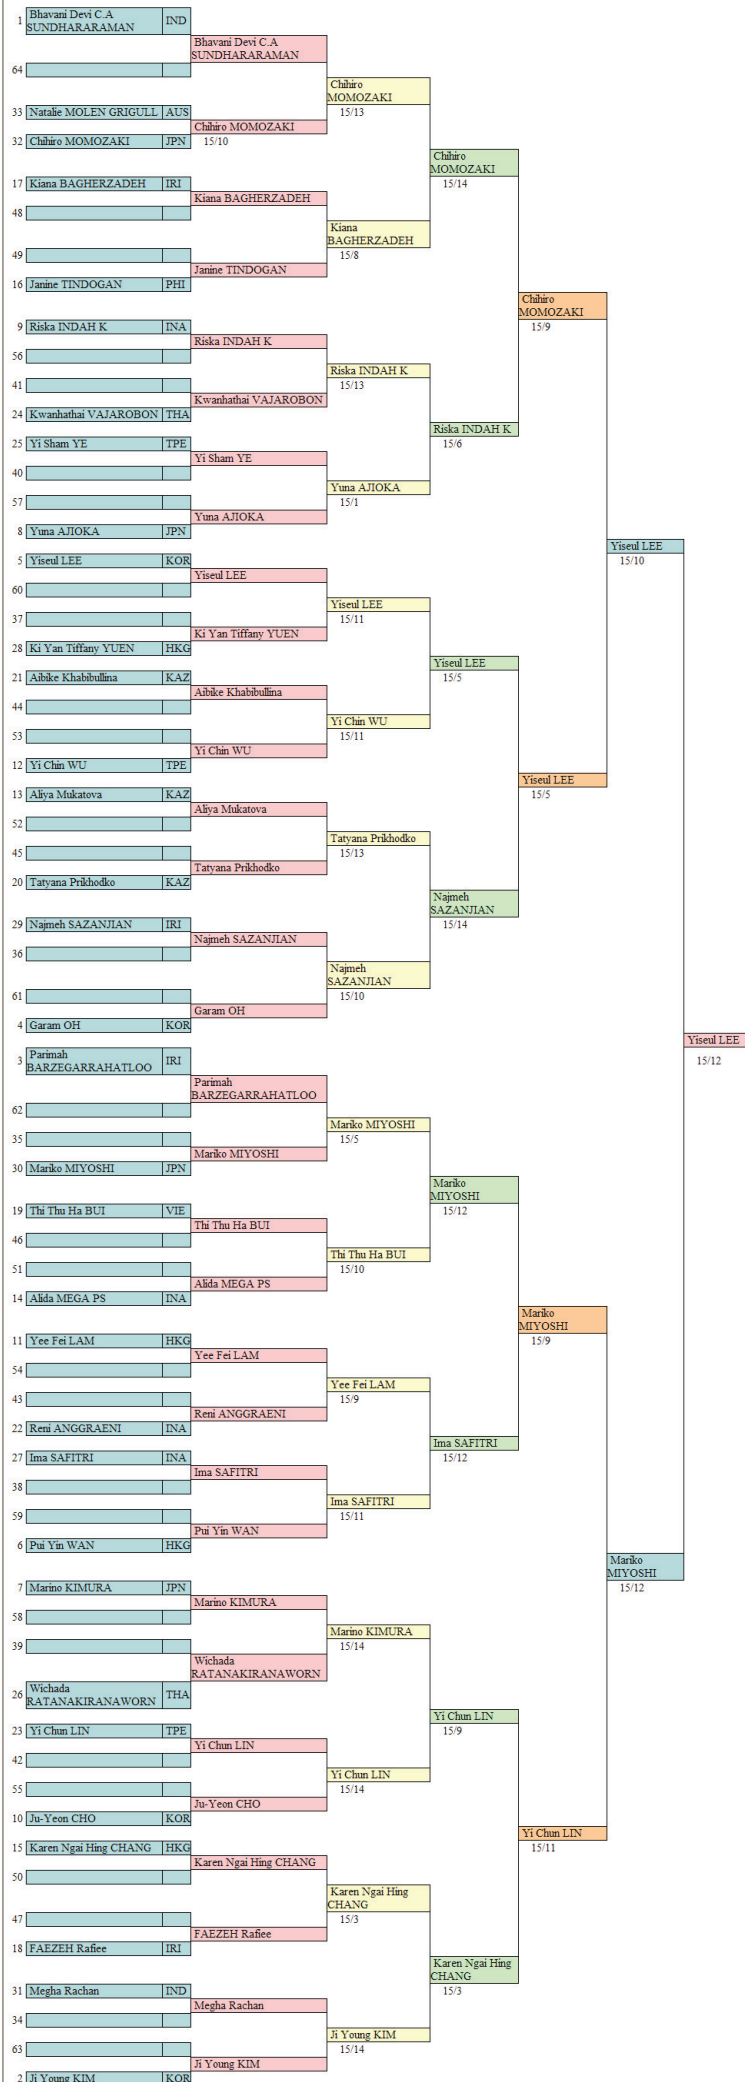

The Asian Junior & Cadet Fencing Championships 2012
Junior Women's Saber Individual
Bali
6th October 2012

Tableau of 64

The Asian Junior & Cadet Fencing Championships 2012
Junior Women's Saber Individual
Bali
6th October 2012

Ranking, round no 1

Ranking	Name	First name	Country	Club	Victory/match	Ind.	Hs	Group
1	Bhavani Devi	C.A SUNDHARARAMAN	IND		1.000	17	25	qualifier
2	Ji Young	KIM	KOR		1.000	16	25	qualifier
3	Parimah	BARZEGARRAHATLOO	IRI		0.833	19	29	qualifier
4	Garam	OH	KOR		0.833	13	28	qualifier
5	Yiseul	LEE	KOR		0.833	13	27	qualifier
6	Pui Yin	WAN	HKG		0.833	12	29	qualifier
7	Marino	KIMURA	JPN		0.833	6	25	qualifier
8	Yuna	AJIOKA	JPN		0.800	11	23	qualifier
9	Riska	INDAH K	INA		0.800	6	22	qualifier
10	Ju-Yeon	CHO	KOR		0.667	12	27	qualifier
11	Yee Fei	LAM	HKG		0.667	11	23	qualifier
12	Yi Chin	WU	TPE		0.667	10	28	qualifier
13	Aliya	Mukatova	KAZ		0.667	10	27	qualifier
14	Alida	MEGA PS	INA		0.667	6	25	qualifier
15	Karen Ngai Hing	CHANG	HKG		0.667	5	24	qualifier
16	Janine	TINDOGAN	PHI		0.667	4	24	qualifier
17	Kiana	BAGHERZADEH	IRI		0.667	2	24	qualifier
18	FAEZEH	Rafiee	IRI		0.600	7	23	qualifier
19	Thi Thu Ha	BUI	VIE		0.600	7	22	qualifier
20	Tatyana	Prikhodko	KAZ		0.600	3	20	qualifier
21	Aibike	Khabibullina	KAZ		0.600	2	20	qualifier
22	Reni	ANGGRAENI	INA		0.600	-3	17	qualifier
23	Yi Chun	LIN	TPE		0.500	4	25	qualifier
24	Kwanhathai	VAJAROBON	THA		0.500	1	22	qualifier
25	Yi Sham	YE	TPE		0.500	-2	21	qualifier
25	Wichada	RATANAKIRANAWORN	THA		0.500	-2	21	qualifier
27	Ima	SAFITRI	INA		0.500	-3	24	qualifier
28	Ki Yan Tiffany	YUEN	HKG		0.500	-5	18	qualifier
29	Najmeh	SAZANJIAN	IRI		0.400	1	18	qualifier
30	Mariko	MIYOSHI	JPN		0.400	-2	17	qualifier
31	Megha Rachan		IND		0.400	-3	13	qualifier
32	Chihiro	MOMOZAKI	JPN		0.400	-4	17	qualifier
33	Natalie	MOLEN GRIGULL	AUS		0.400	-5	17	qualifier
34	Diana	Pamansha	KAZ		0.333	-7	17	eliminated
35	Neha	KHARE	IND		0.333	-10	14	eliminated
36	Felicia Hui Tse	YAM	SIN		0.333	-11	15	eliminated
37	Clichelley	DEL ROSARIO	PHI		0.200	-12	11	eliminated
37	Patsara	MANUNYA	THA		0.200	-12	11	eliminated
39	Jylyn	NICANOR	PHI		0.167	-8	18	eliminated
40	Najlaa	Sharki	SYR		0.167	-11	16	eliminated
40	Filzah Syabila	JAMALUDDIN	MAS		0.167	-11	16	eliminated
42	Pornsawan	NGERNRUNGRUANGROJ	THA		0.000	-10	15	eliminated
43	Wen Ching	SHEN	TPE		0.000	-16	14	eliminated
44	Hannah	BISKUPIC	AUS		0.000	-18	12	eliminated
45	Mathilda	BARNARD	AUS		0.000	-19	6	eliminated
46	Josna Christy	JOSE	IND		0.000	-24	6	eliminated