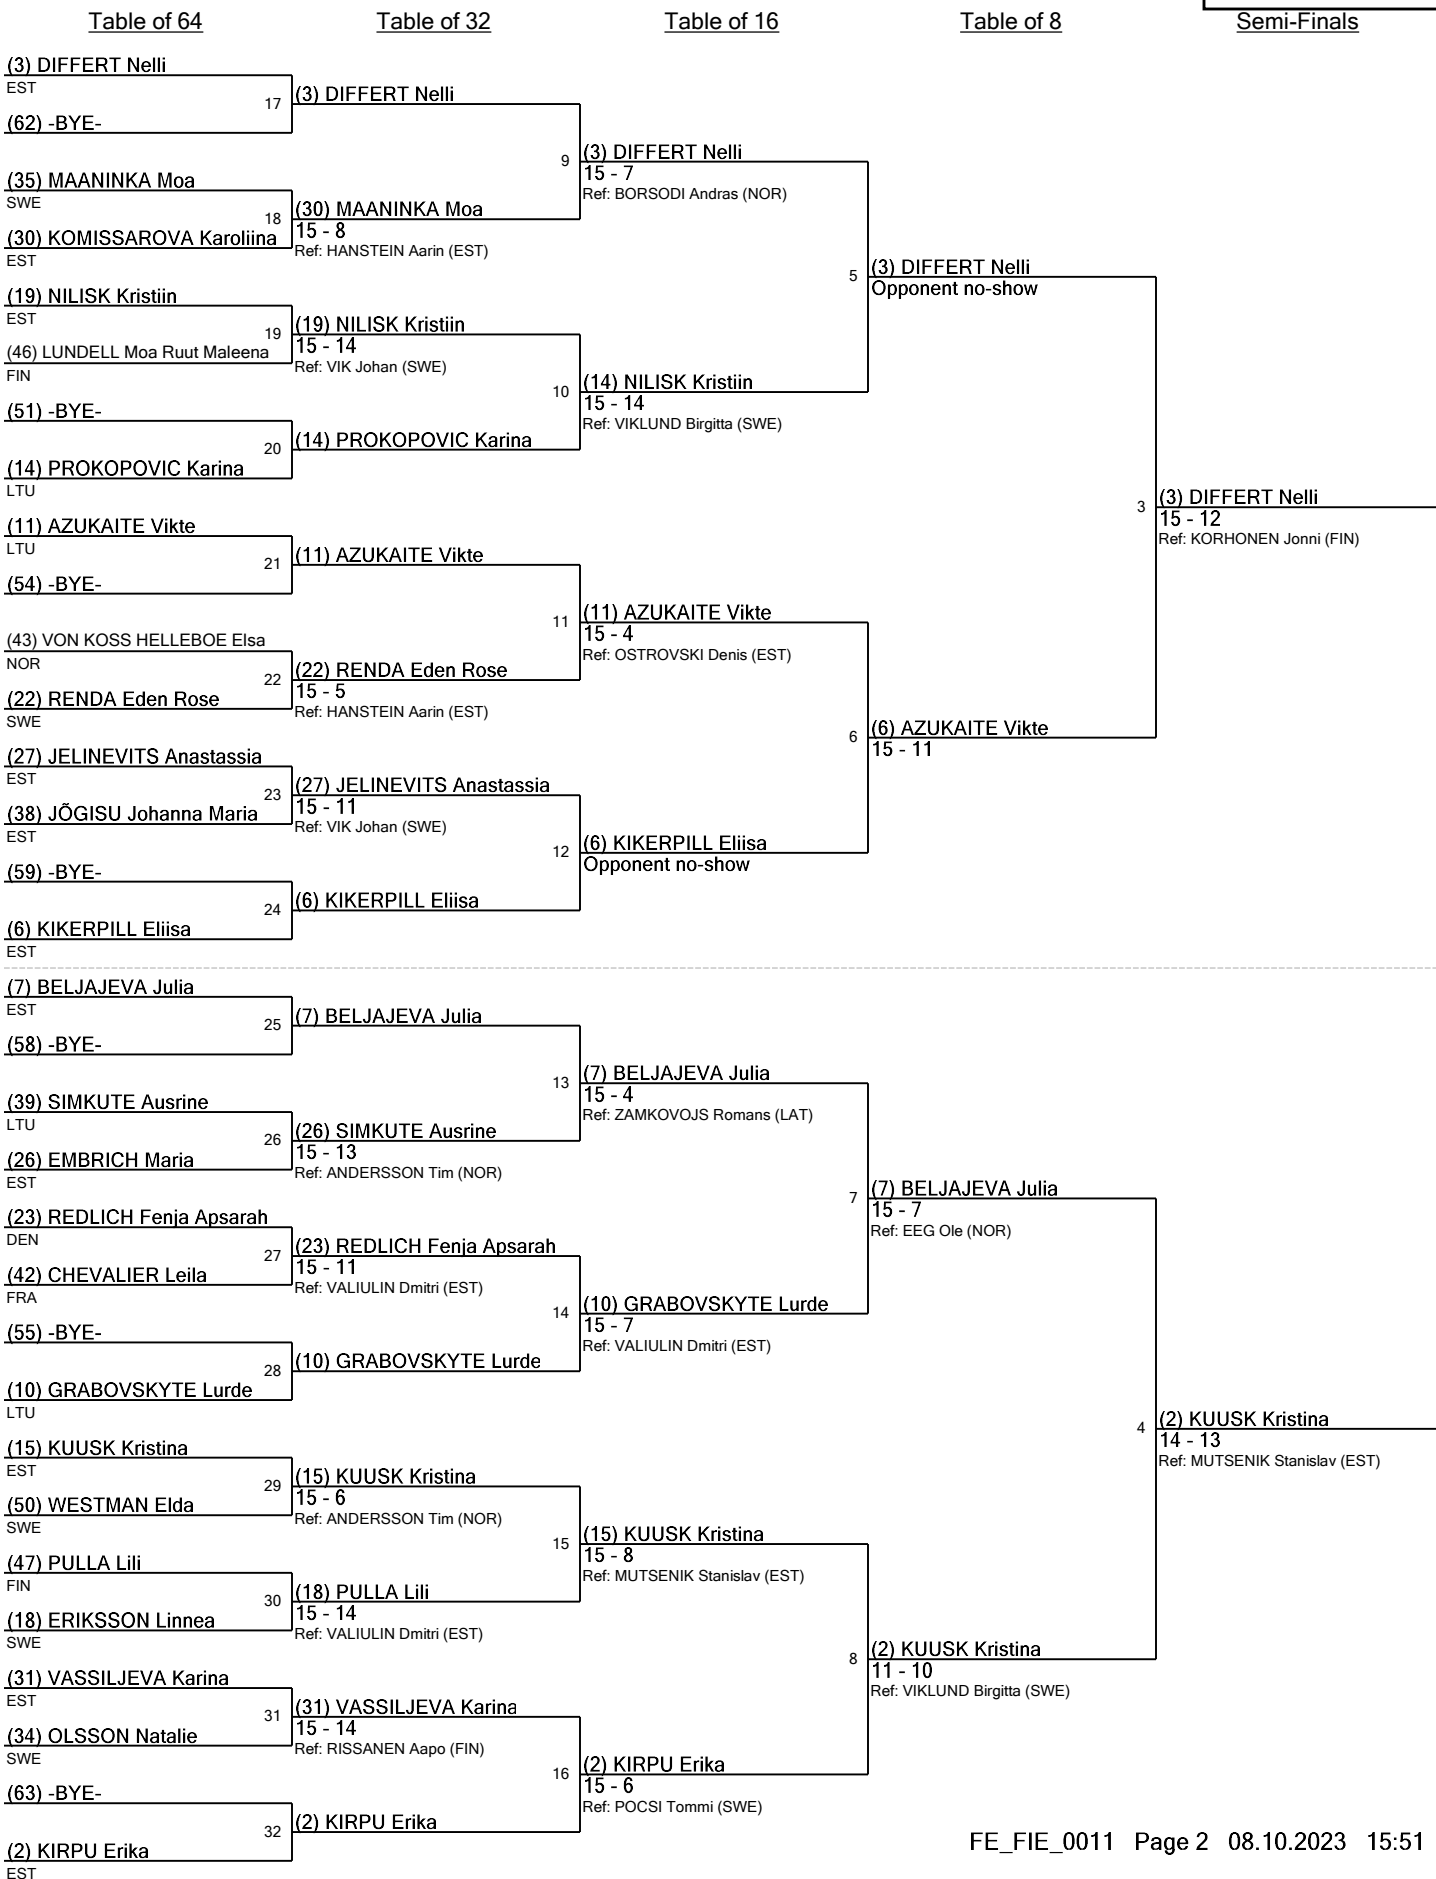

Senior Women's Epee - Round #2 - DE (Table of 64)