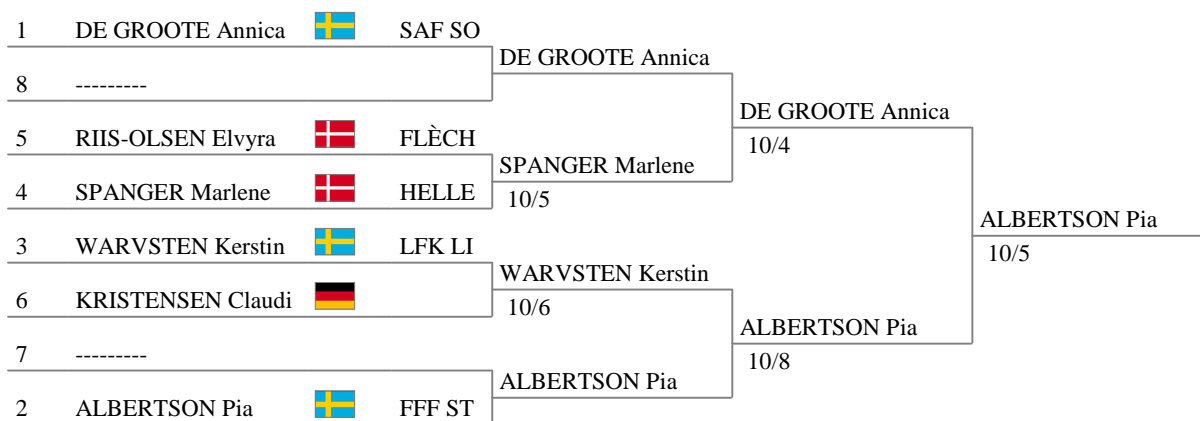

Malmö International - Nordic Championships  
Veteran Women 50

Fencers (present, ordered by fencer number - 6 fencers)

ranking	number	name and first name	club	flag
1	22	DE GROOTE Annica	SAF S	
2	25	ALBERTSON Pia	FFF ST	
3	30	WARVSTEN Kerstin	LFK LI	
4	34	SPANGER Marlene	HELLE	
5	44	RIIS-OLSEN Elvyra	FLÈCH	
6	46	KRISTENSEN Claudia		

Malmö International - Nordic Championships  
Veteran Women 50

Overall number of participants: 6

Number of participants among the 32 first fencers of the FIE ranking: 3

Formula of the competition

---

Direct elimination : 6 fencers

Direct tableau

Malmö International - Nordic Championships  
 Veteran Women 50

Tableau of 8

Semi-finals

Final

Malmö International - Nordic Championships  
Veteran Women 50

Overall ranking (ordered by ranking - 6 fencers)