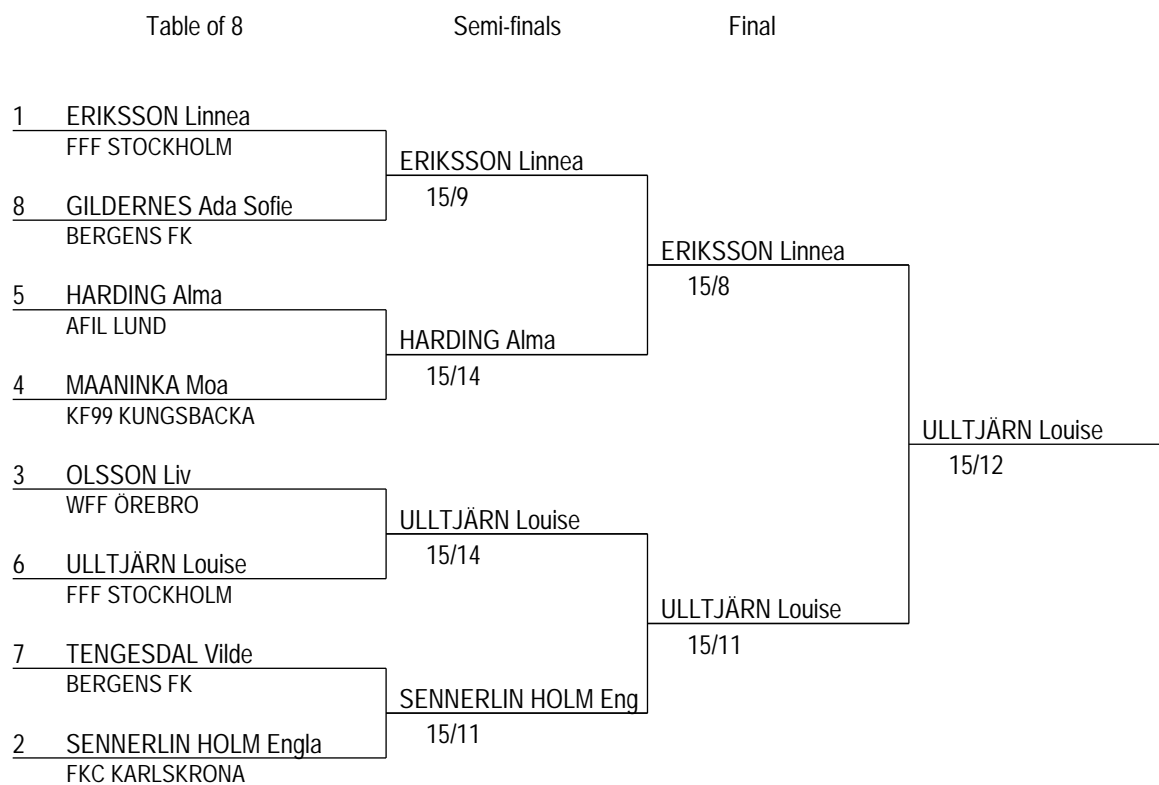

Damer U20

Table of 32

Table of 16

1	ERIKSSON Linnea FFF STOCKHOLM	ERIKSSON Linnea	
32	-----		ERIKSSON Linnea
17	BROLIN Moa FFF STOCKHOLM	BROLIN Moa	10/8
16	CARLSSON Emma KFK KALMAR	15/8	
9	GILDERNES Ada Sofie BERGENS FK	GILDERNES Ada Sofi	
24	PILIPENKO Elisabeth BYGDØ FK	15/9	GILDERNES Ada Sofi
25	VESTIN Matilda FFF STOCKHOLM	VON KOSS HELLEBØ E	15/8
8	VON KOSS HELLEBØ Elsa NJÅRD FEKTING	15/6	
5	RENDA Eden Rose FFF STOCKHOLM	RENDA Eden Rose	
28	LEWÉN Poppy UF UPPSALA	15/6	HARDING Alma
21	HOMMIK Mira FFF STOCKHOLM	HARDING Alma	15/12
12	HARDING Alma AFIL LUND	15/8	
13	ÖFORS Tyra GOFK VISBY	HUNCHENKO Viktoria	
20	HUNCHENKO Viktoria	15/11	MAANINKA Moa
29	-----		15/6
4	MAANINKA Moa KF99 KUNGSBACKA	MAANINKA Moa	
3	OLSSON Liv WFF ÖREBRO	OLSSON Liv	
30	-----		OLSSON Liv
19	LINDHOLM Ingrid KF99 KUNGSBACKA	LINDHOLM Ingrid	15/9
14	FRODLER Anna FFF STOCKHOLM	15/14	
11	LIPPERT Neolie LÖFK LIDINGÖ	LIPPERT Neolie	
22	SWENNING Embla UF UPPSALA	15/11	ULLTJÄRN Louise
27	SELINGER Mie NJÅRD FEKTING	ULLTJÄRN Louise	15/6
6	ULLTJÄRN Louise FFF STOCKHOLM	15/12	
7	TENGESDAL Vilde BERGENS FK	TENGESDAL Vilde	
26	LUNDBERG Sofia DIF STOCKHOLM	15/12	TENGESDAL Vilde
23	ELMFELDT ÖHRSKOG Elsa LÖFK LIDINGÖ	WESTMAN Elda	15/7
10	WESTMAN Elda MF19 MALMÖ	15/11	
15	OZANOVA Filipa DIF STOCKHOLM	OZANOVA Filipa	
18	RIEMER Paula WFF ÖREBRO	15/14	SENNERLIN HOLM Eng
31	-----		15/1
2	SENNERLIN HOLM Engla FKC KARLSKRONA	SENNERLIN HOLM Eng	

Damer U20