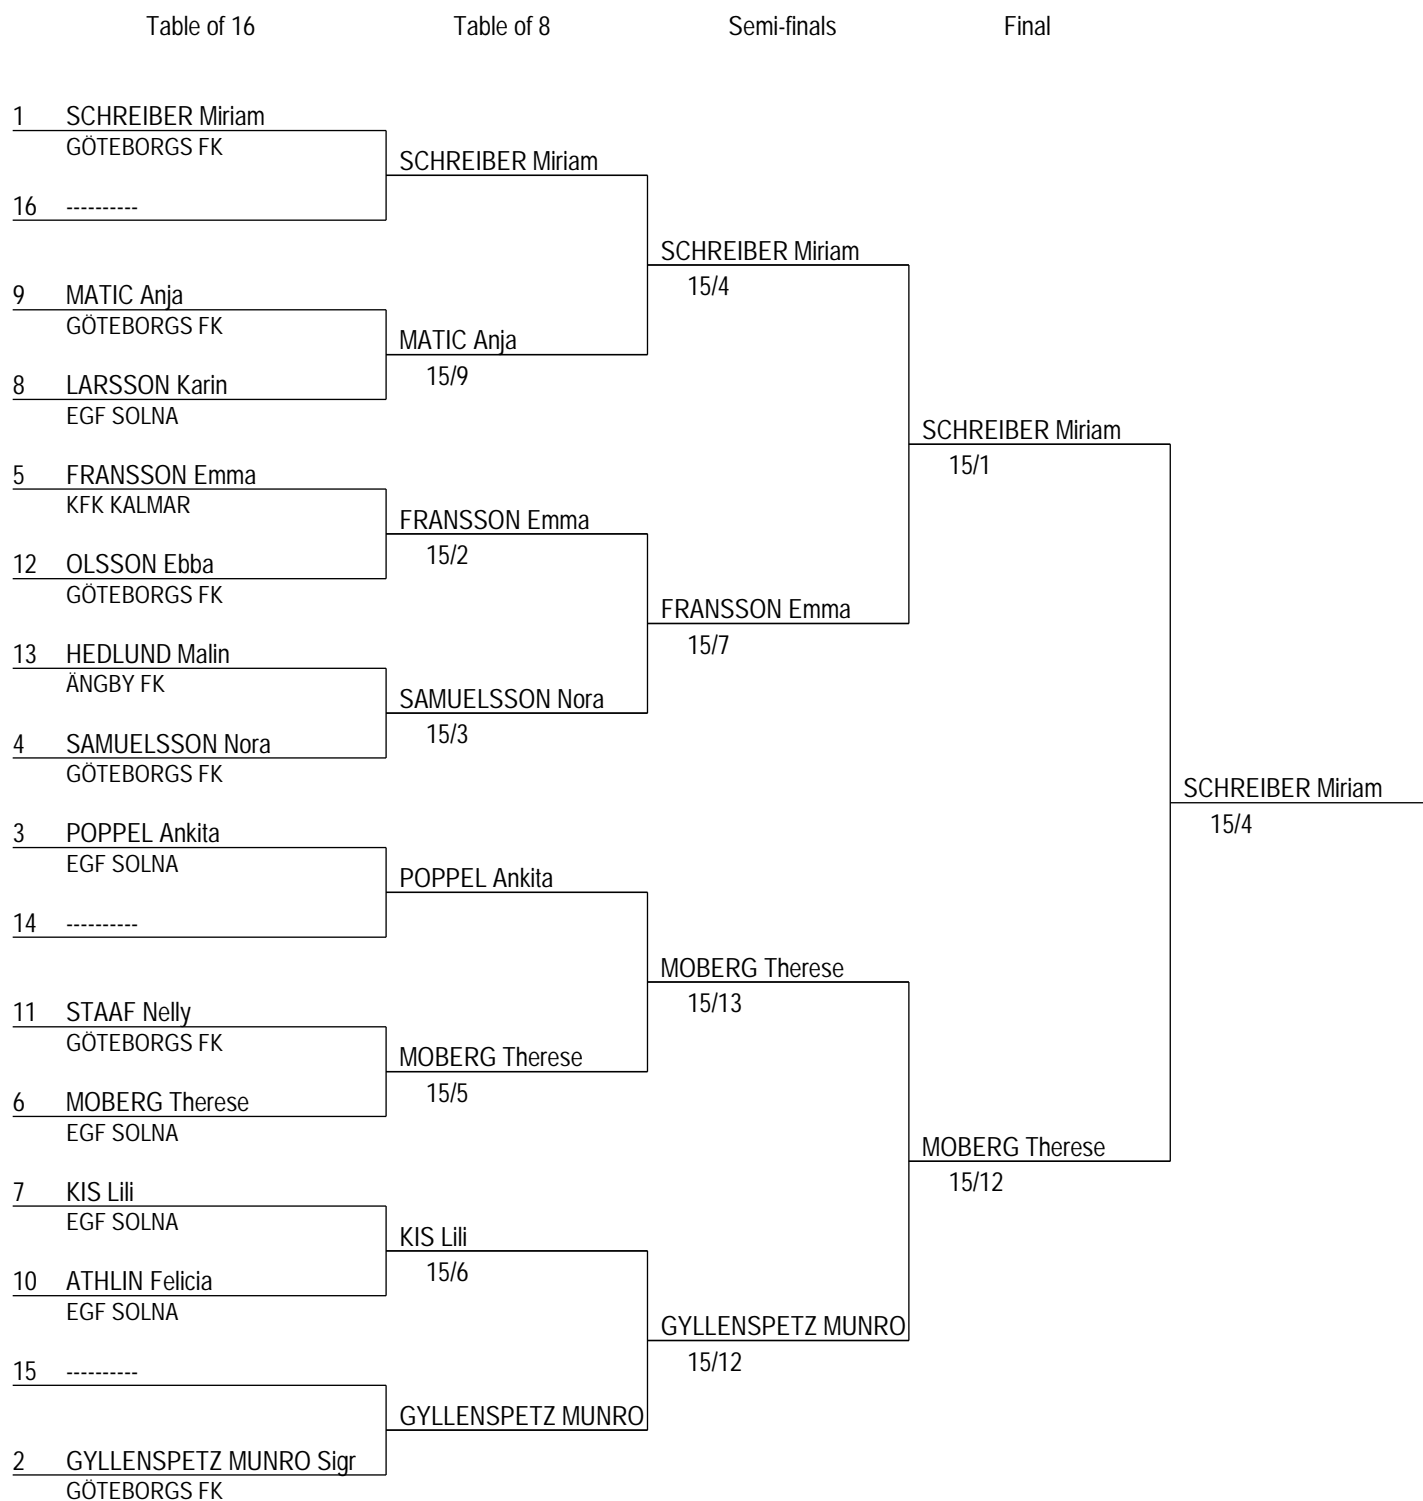

Coupe de Stockholm 2018

Ranking after all poule rounds (13 fencers)

Rank	Name	Club	V/M	HS-HR	HS	Q/E
1	SCHREIBER Miriam	GÖTEBORGS FK	1.000	53	60	qualified
2	GYLLENSPETZ MUNRO Sigrid	GÖTEBORGS FK	0.800	17	47	qualified
3	POPPEL Ankita	EGF SOLNA	0.727	25	47	qualified
4	SAMUELSSON Nora	GÖTEBORGS FK	0.636	6	43	qualified
5	FRANSSON Emma	KFK KALMAR	0.545	11	47	qualified
6	MOBERG Therese	EGF SOLNA	0.545	6	40	qualified
7	KIS Lili	EGF SOLNA	0.545	1	36	qualified
8	LARSSON Karin	EGF SOLNA	0.500	-9	34	qualified
9	MATIC Anja	GÖTEBORGS FK	0.454	3	39	qualified
10	ATHLIN Felicia	EGF SOLNA	0.400	-7	32	qualified
11	STAAF Nelly	GÖTEBORGS FK	0.200	-19	26	qualified
12	OLSSON Ebba	GÖTEBORGS FK	0.166	-36	16	qualified
13	HEDLUND Malin	ÄNGBY FK	0.000	-51	9	qualified

Coupe de Stockholm 2018