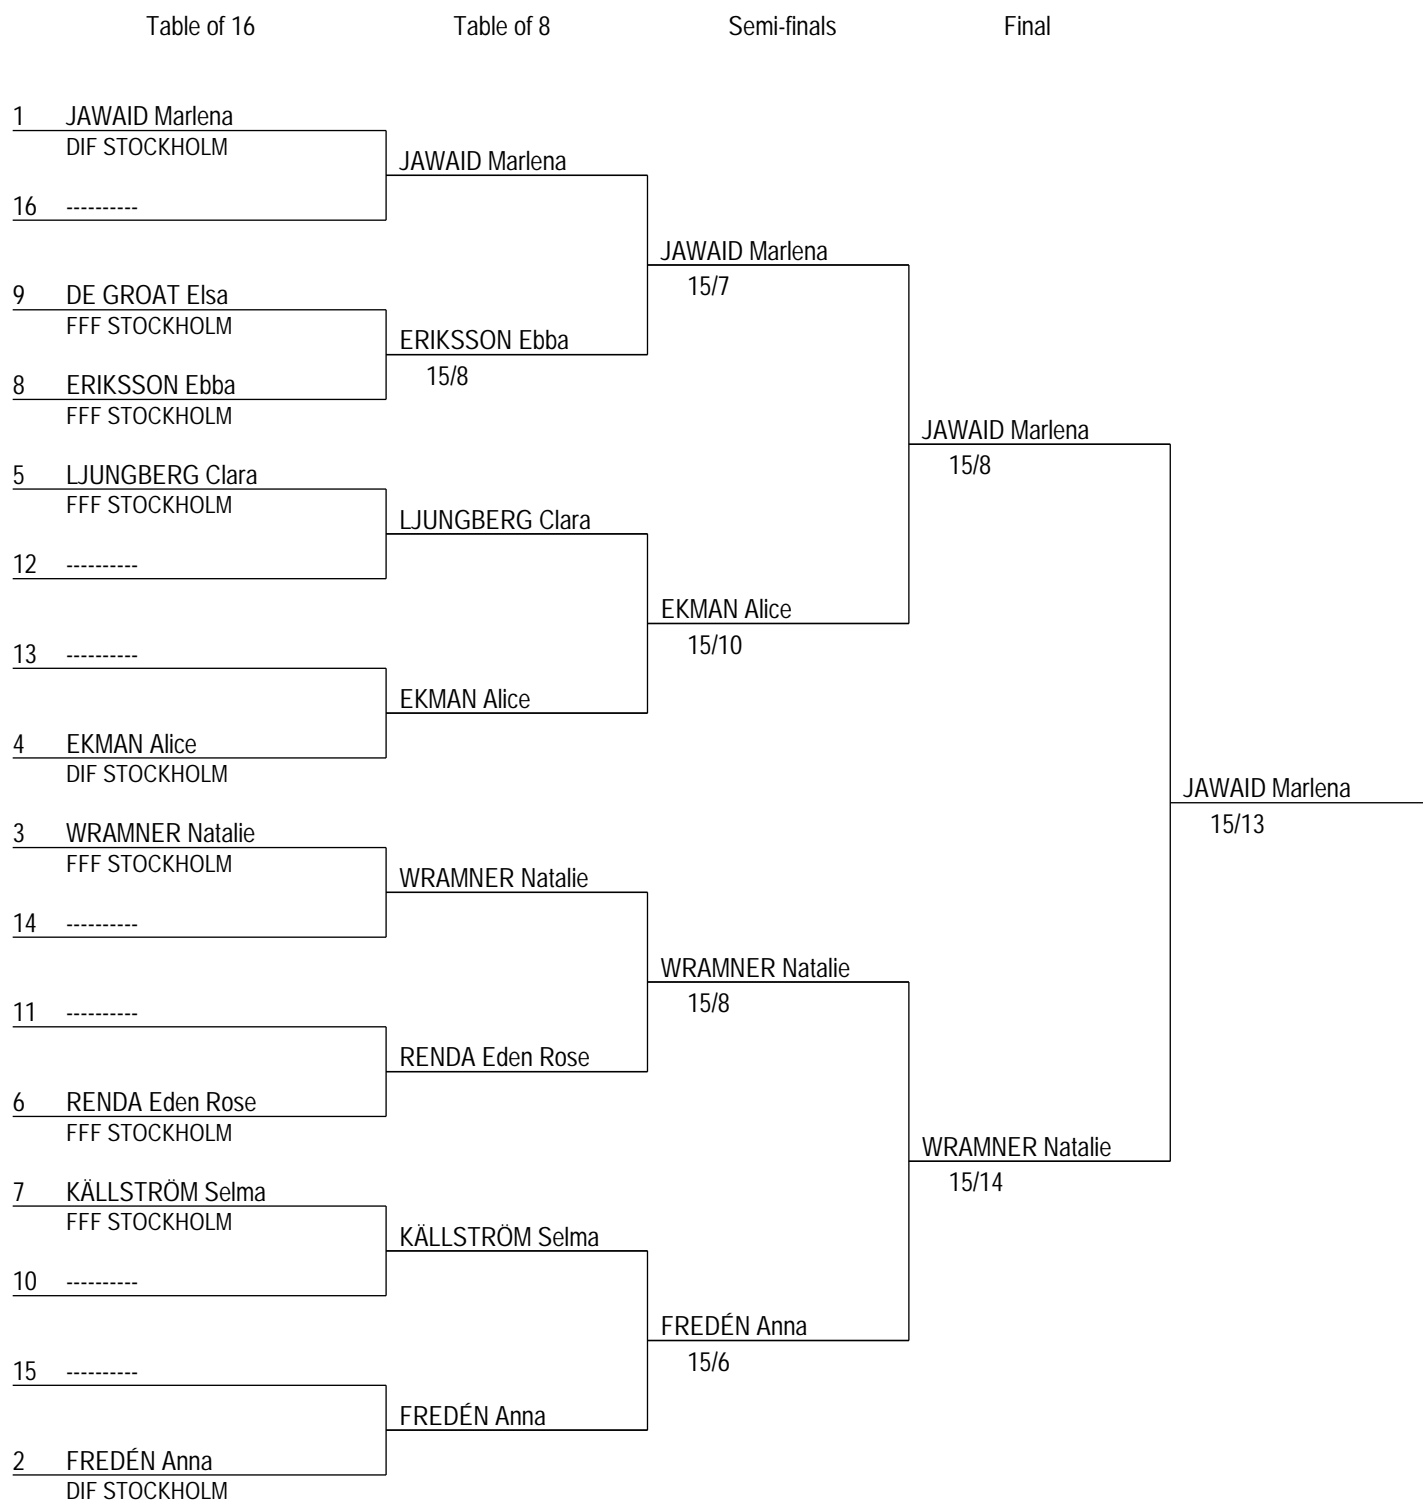

Värja Damer Seniorer

Ranking after all poule rounds (9 fencers)

Rank	Name	Club	V/M	HS-HR	HS	Q/E
1	JAWAID Marlena	DIF STOCKHOLM	1.000	28	40	qualified
2	FREDÉN Anna	DIF STOCKHOLM	0.750	13	34	qualified
3	WRAMNER Natalie	FFF STOCKHOLM	0.625	7	32	qualified
4	EKMAN Alice	DIF STOCKHOLM	0.500	-3	23	qualified
5	LJUNGBERG Clara	FFF STOCKHOLM	0.500	-4	26	qualified
6	RENDA Eden Rose	FFF STOCKHOLM	0.500	-5	28	qualified
7	KÄLLSTRÖM Selma	FFF STOCKHOLM	0.375	-9	27	qualified
8	ERIKSSON Ebba	FFF STOCKHOLM	0.250	-12	21	qualified
9	DE GROAT Elsa	FFF STOCKHOLM	0.000	-15	25	qualified

Värja Damer Seniorer