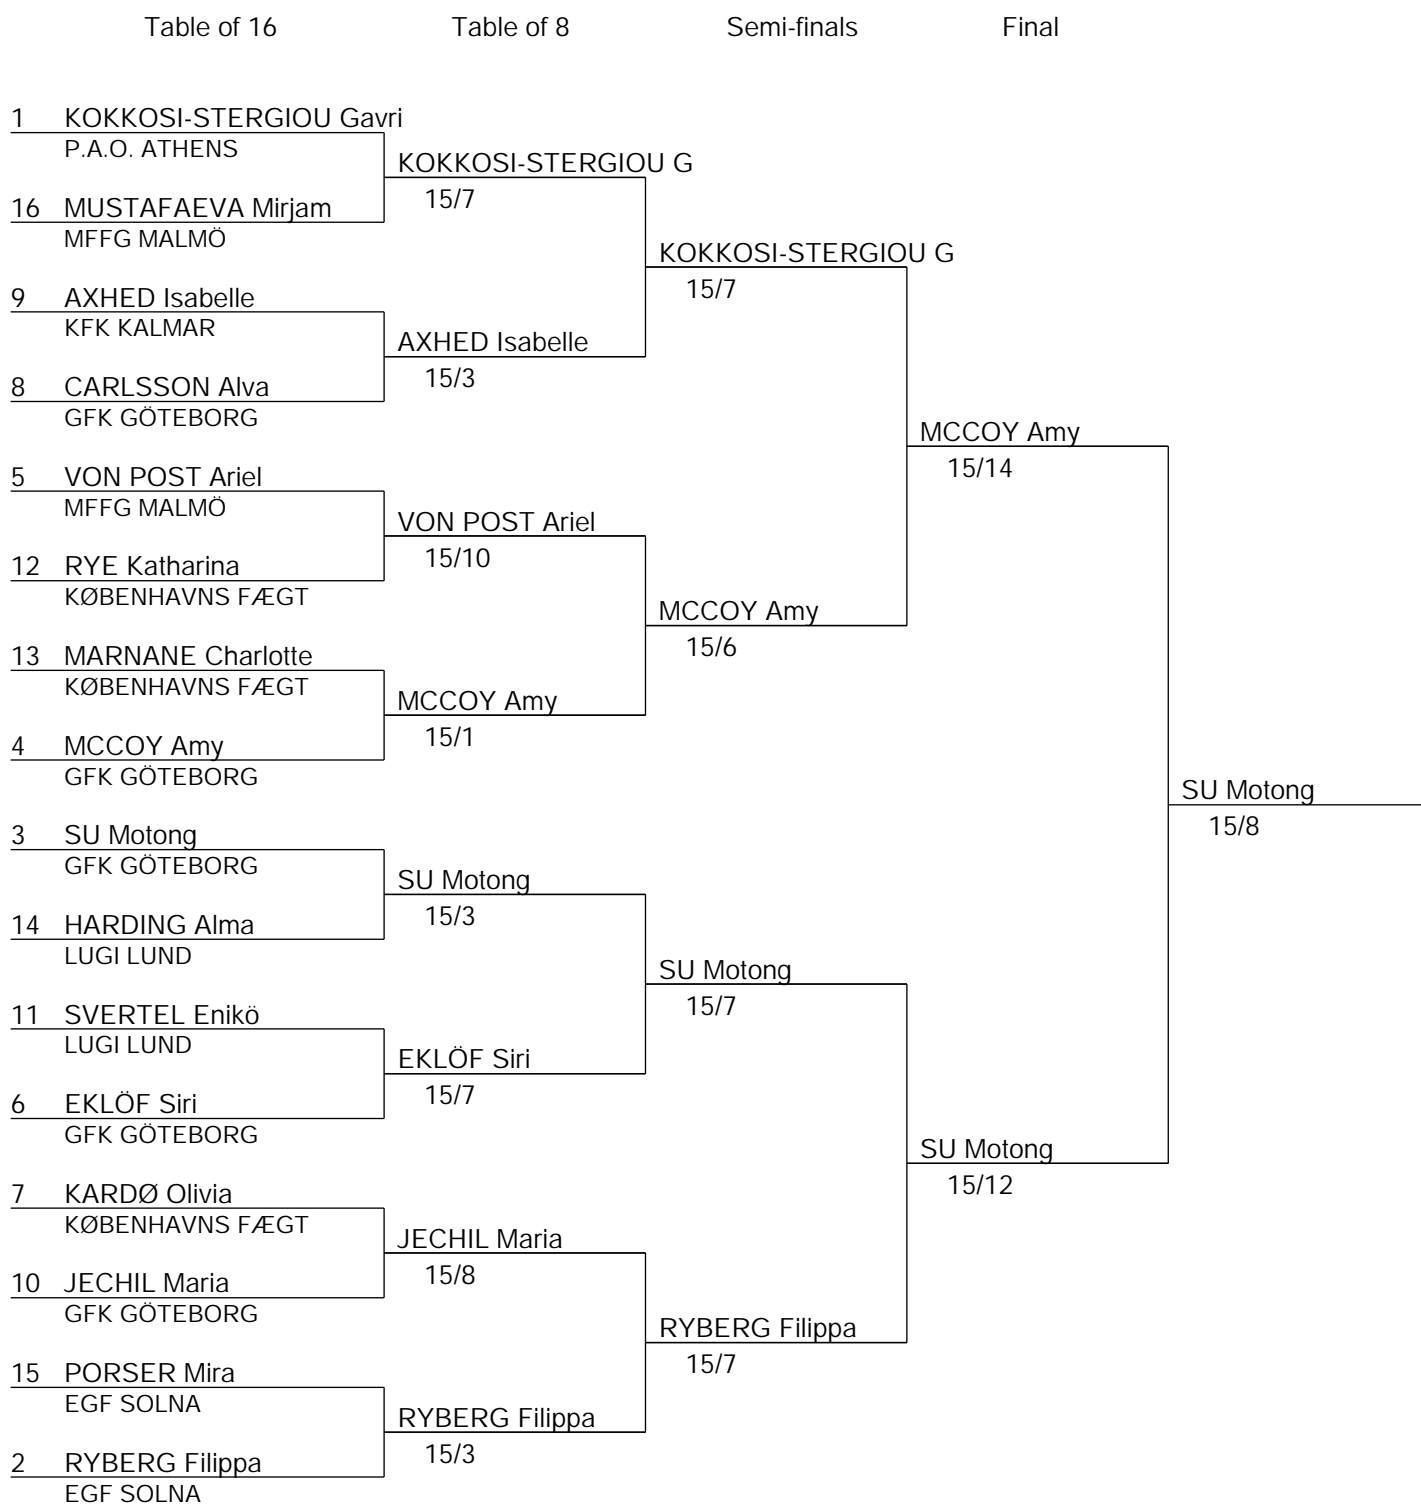

FU13D

Ranking after all poule rounds (16 fencers)

Rank	Name	Club	V/M	HS-HR	HS	Q/E
1	KOKKOSI-STERGIOU Gavriella-Konstantin	P.A.O. ATHENS	1.000	30	45	qualified
2	RYBERG Filippa	EGF SOLNA	0.875	24	39	qualified
3	SU Motong	GFK GÖTEBORG	0.777	18	42	qualified
4	MCCOY Amy	GFK GÖTEBORG	0.777	8	39	qualified
5	VON POST Ariel	MFFG MALMÖ	0.750	20	33	qualified
6	EKLÖF Siri	GFK GÖTEBORG	0.666	12	38	qualified
7	KARDØ Olivia	KØBENHAVNS FÆGØ	0.555	5	38	qualified
8	CARLSSON Alva	GFK GÖTEBORG	0.555	3	29	qualified
9	AXHED Isabelle	KFK KALMAR	0.555	2	33	qualified
10	JECHIL Maria	GFK GÖTEBORG	0.444	2	35	qualified
11	SVERTEL Enikö	LUGI LUND	0.375	-7	23	qualified
12	RYE Katharina	KØBENHAVNS FÆGØ	0.333	-10	27	qualified
13	MARNANE Charlotte	KØBENHAVNS FÆGØ	0.250	-23	13	qualified
14	HARDING Alma	LUGI LUND	0.111	-23	21	qualified
15	PORSER Mira	EGF SOLNA	0.000	-27	13	qualified
16	MUSTAFAEVA Mirjam	MFFG MALMÖ	0.000	-34	16	qualified

FU13D