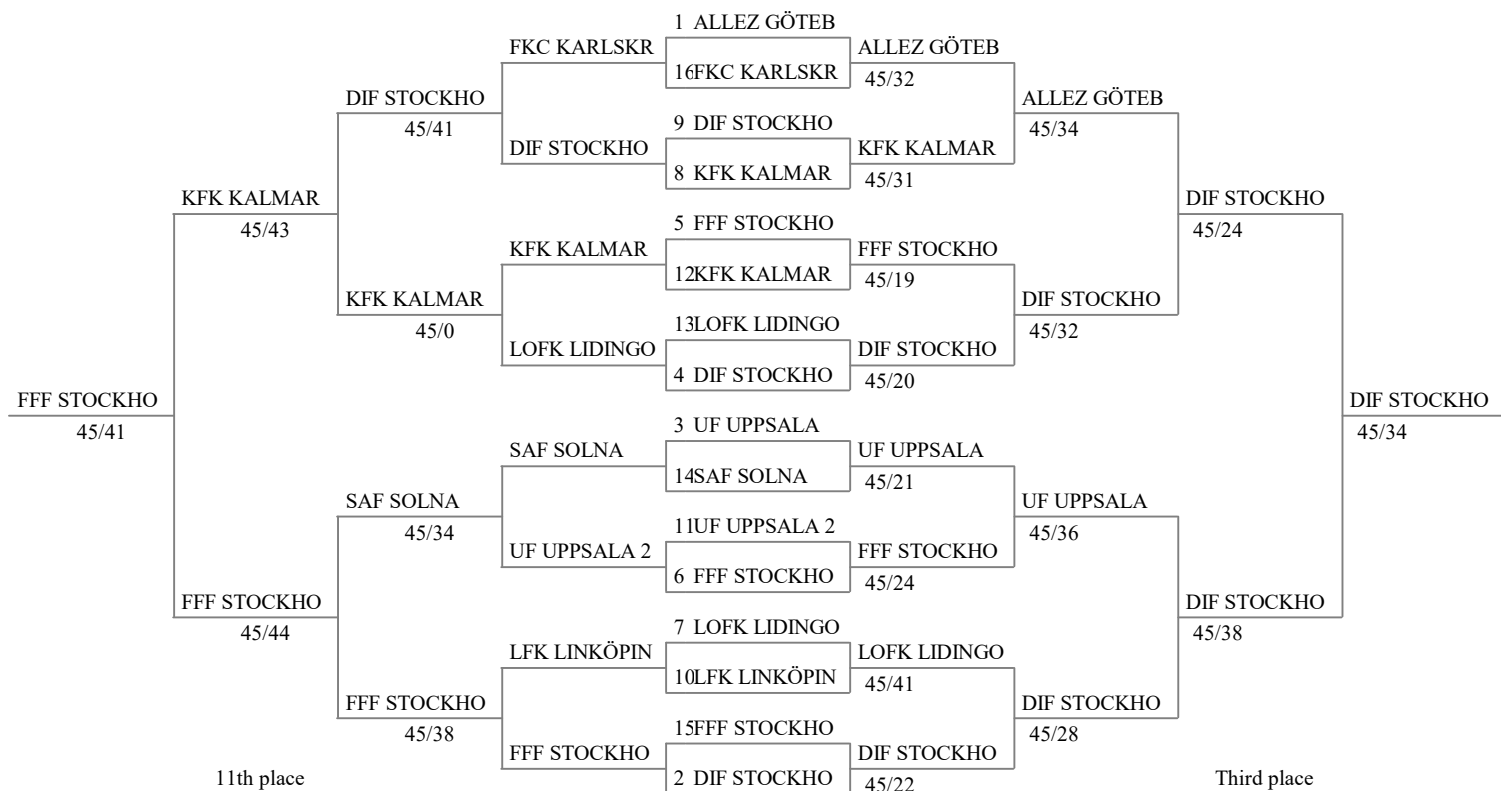

9th place   Tableau 9-16 of 4   Tableau 9-16 of 8   Tableau of 16   Tableau of 8   Semi-finals   Final