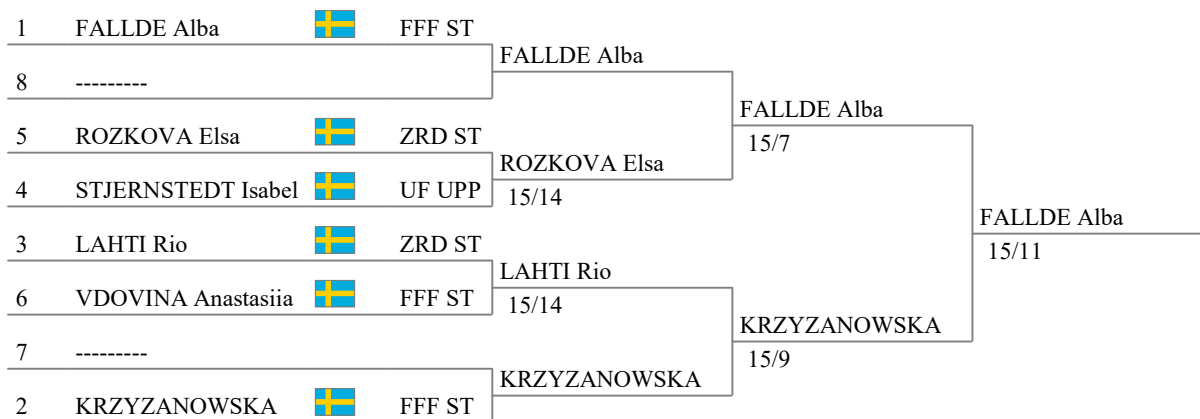

Ranking of poules, round No 2 (ordered by ranking - 6 fencers)

rank	name and first name	flag	club	V/M	ind.	HS	group
1	FALLDE Alba		FFF ST	1,000	30	50	qualifier
2	KRZYZANOWSKA		FFF ST	0,600	8	45	qualifier
3	LAHTI Rio		ZRD S	0,500	-9	34	qualifier
4	STJERNSTEDT Isa		UF UP	0,300	-5	38	qualifier
5	ROZKOVA Elsa		ZRD S	0,300	-10	35	qualifier
6	VDOVINA Anastasi		FFF ST	0,300	-14	33	qualifier

Ranking at the end of the poules (ordered by ranking - 6 fencers)

rank	name and first name	flag	club	V/M	ind.	HS	group
1	FALLDE Alba		FFF ST	1,000	30	50	qualifier
2	KRZYZANOWSKA		FFF ST	0,600	8	45	qualifier
3	LAHTI Rio		ZRD S	0,500	-9	34	qualifier
4	STJERNSTEDT Isa		UF UP	0,300	-5	38	qualifier
5	ROZKOVA Elsa		ZRD S	0,300	-10	35	qualifier
6	VDOVINA Anastasi		FFF ST	0,300	-14	33	qualifier

Tableau of 8

Semi-finals

Final

Overall ranking (ordered by ranking - 6 fencers)

rank	name and first name	flag	club	status
1	FALLDE Alba		FFF ST	
2	KRZYZANOWSKA		FFF ST	
3	LAHTI Rio		ZRD S	
3	ROZKOVA Elsa		ZRD S	
5	STJERNSTEDT Isa		UF UP	
6	VDOVINA Anastasi		FFF ST	