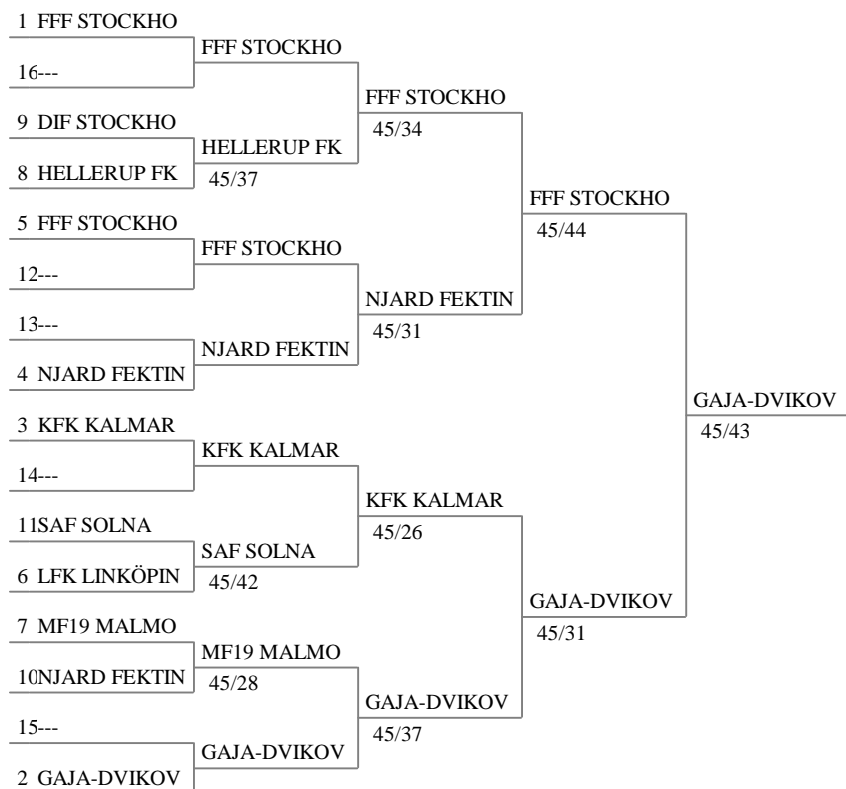

Tableau for 13th place

Match for 15th place

Match for 11th place

Tableau for 5th place

Match for 7th place

Match for 3rd place

Malmö International  
Women Team

Tableau of 16

Tableau of 8

Semi-finals

Final

Malmö International  
Women Team

Tableau 9-16 of 8

Tableau 9-16 of 4

9th place

Malmö International  
Women Team

Tableau 13-16 of 4

13th place

15th place

1	---	
2	---	---

11th place

1	---	
2	NJARD FEKTING 2 	NJARD FEKTING 2

Malmö International  
Women Team

Tableau 5-8 of 4