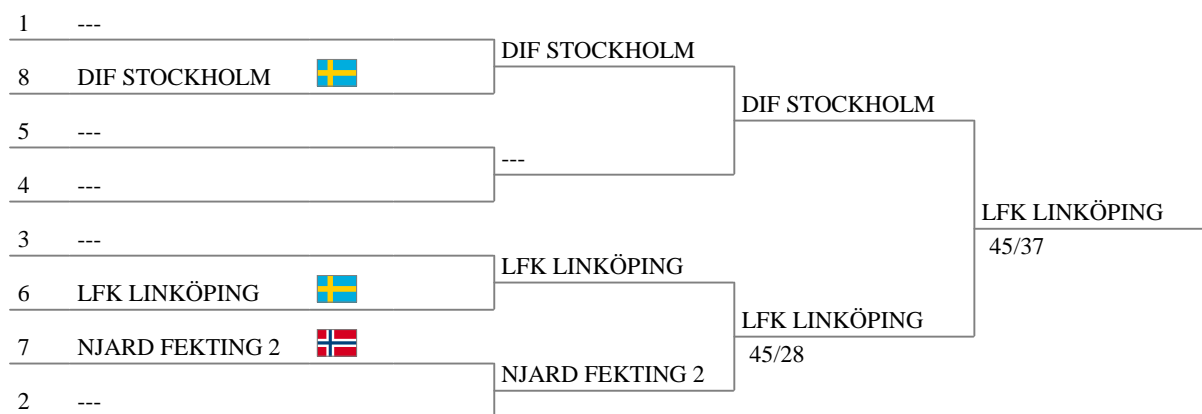

Tableau for 13th place

Match for 15th place

Match for 11th place

Tableau for 5th place

Match for 7th place

Match for 3rd place

Malmö International  
Women Team

Tableau of 16

Tableau of 8

Semi-finals

Final

Malmö International  
Women Team

Tableau 9-16 of 8

Tableau 9-16 of 4

9th place

Malmö International  
Women Team

Tableau 13-16 of 4

13th place

15th place

1	---	
2	---	---

11th place

1	---	
2	NJARD FEKTING 2 	NJARD FEKTING 2

Malmö International  
Women Team

Tableau 5-8 of 4