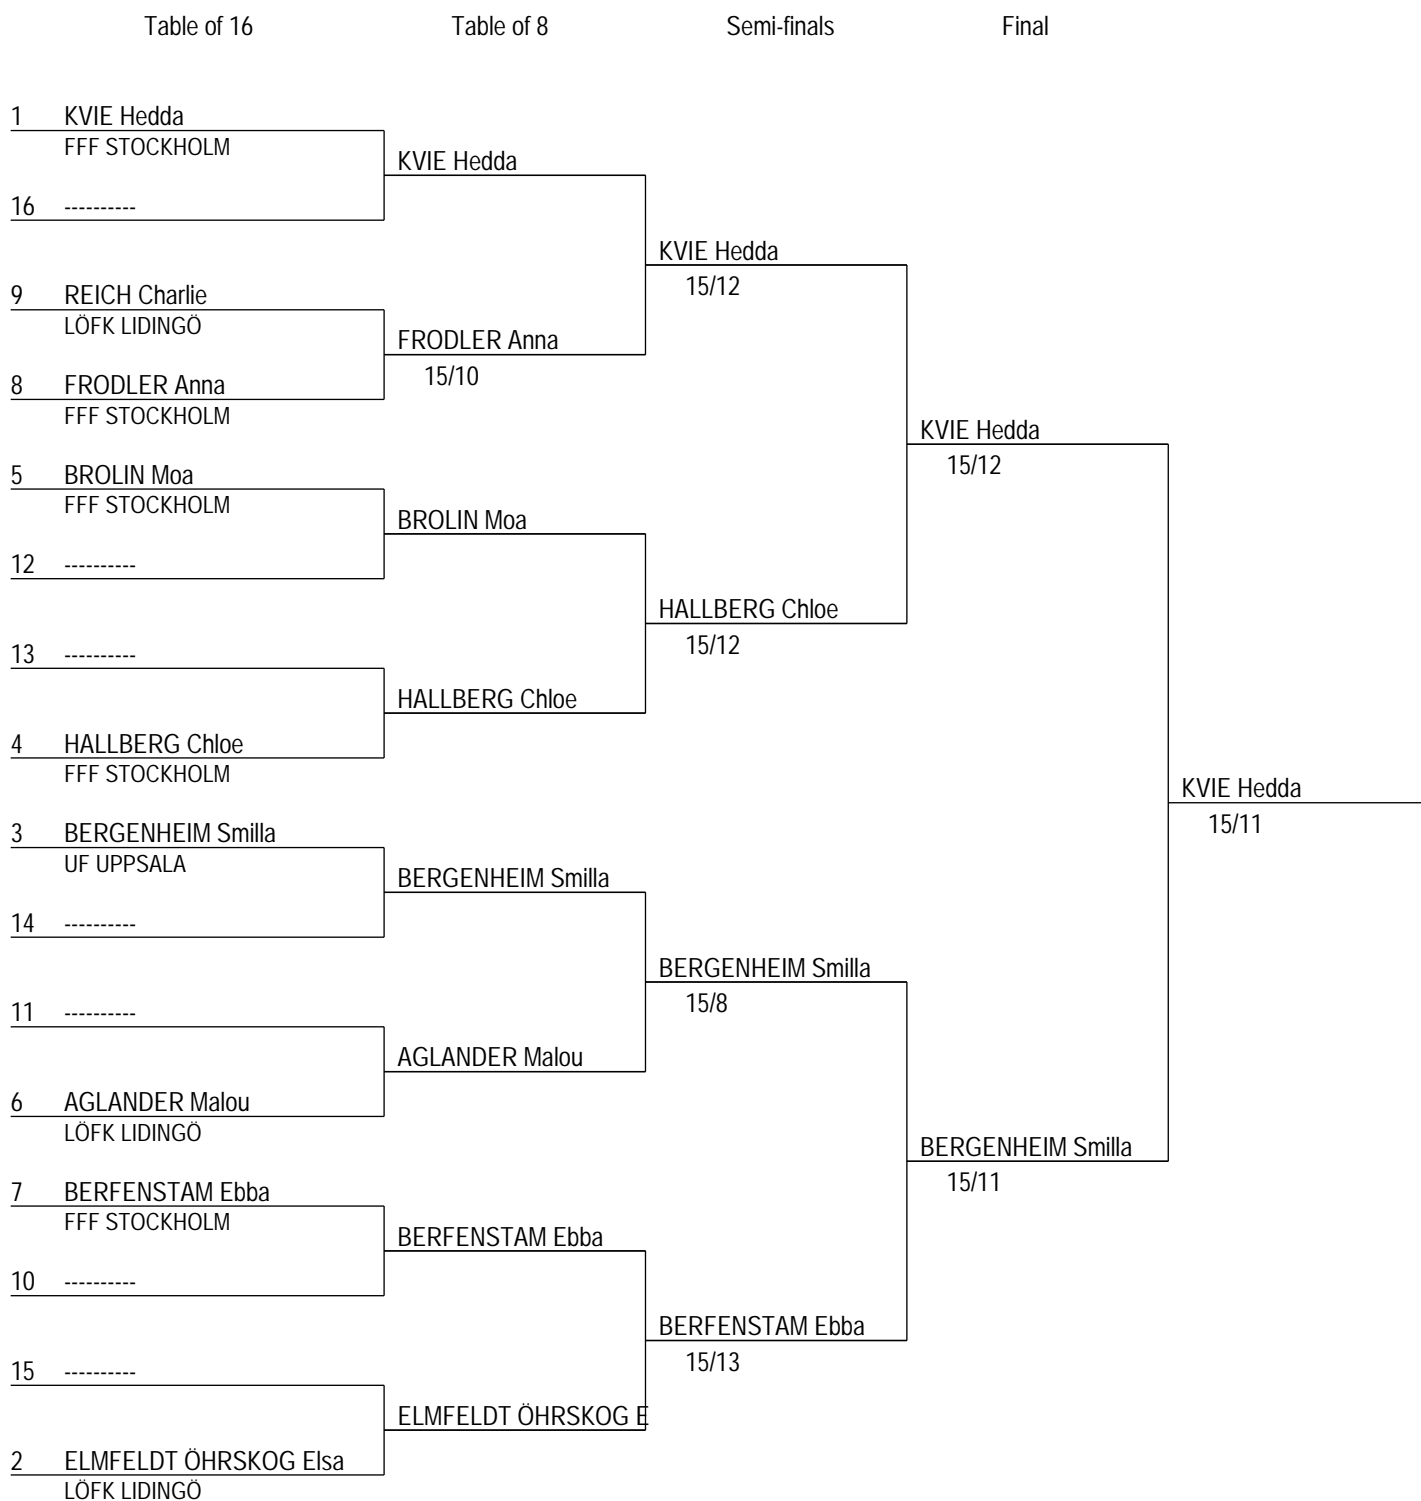

Värja Damer U13

Ranking after all poule rounds (9 fencers)

Rank	Name	Club	V/M	HS-HR	HS	Q/E
1	KVIE Hedda	FFF STOCKHOLM	0.750	6	35	qualified
2	ELMFELDT ÖHRSKOG Elsa	LÖFK LIDINGÖ	0.625	9	35	qualified
3	BERGENHEIM Smilla	UF UPPSALA	0.625	7	34	qualified
4	HALLBERG Chloe	FFF STOCKHOLM	0.625	6	32	qualified
5	BROLIN Moa	FFF STOCKHOLM	0.625	3	32	qualified
6	AGLANDER Malou	LÖFK LIDINGÖ	0.500	3	29	qualified
7	BERFENSTAM Ebba	FFF STOCKHOLM	0.375	-5	31	qualified
8	FRODLER Anna	FFF STOCKHOLM	0.250	-16	20	qualified
9	REICH Charlie	LÖFK LIDINGÖ	0.125	-13	26	qualified

Värja Damer U13