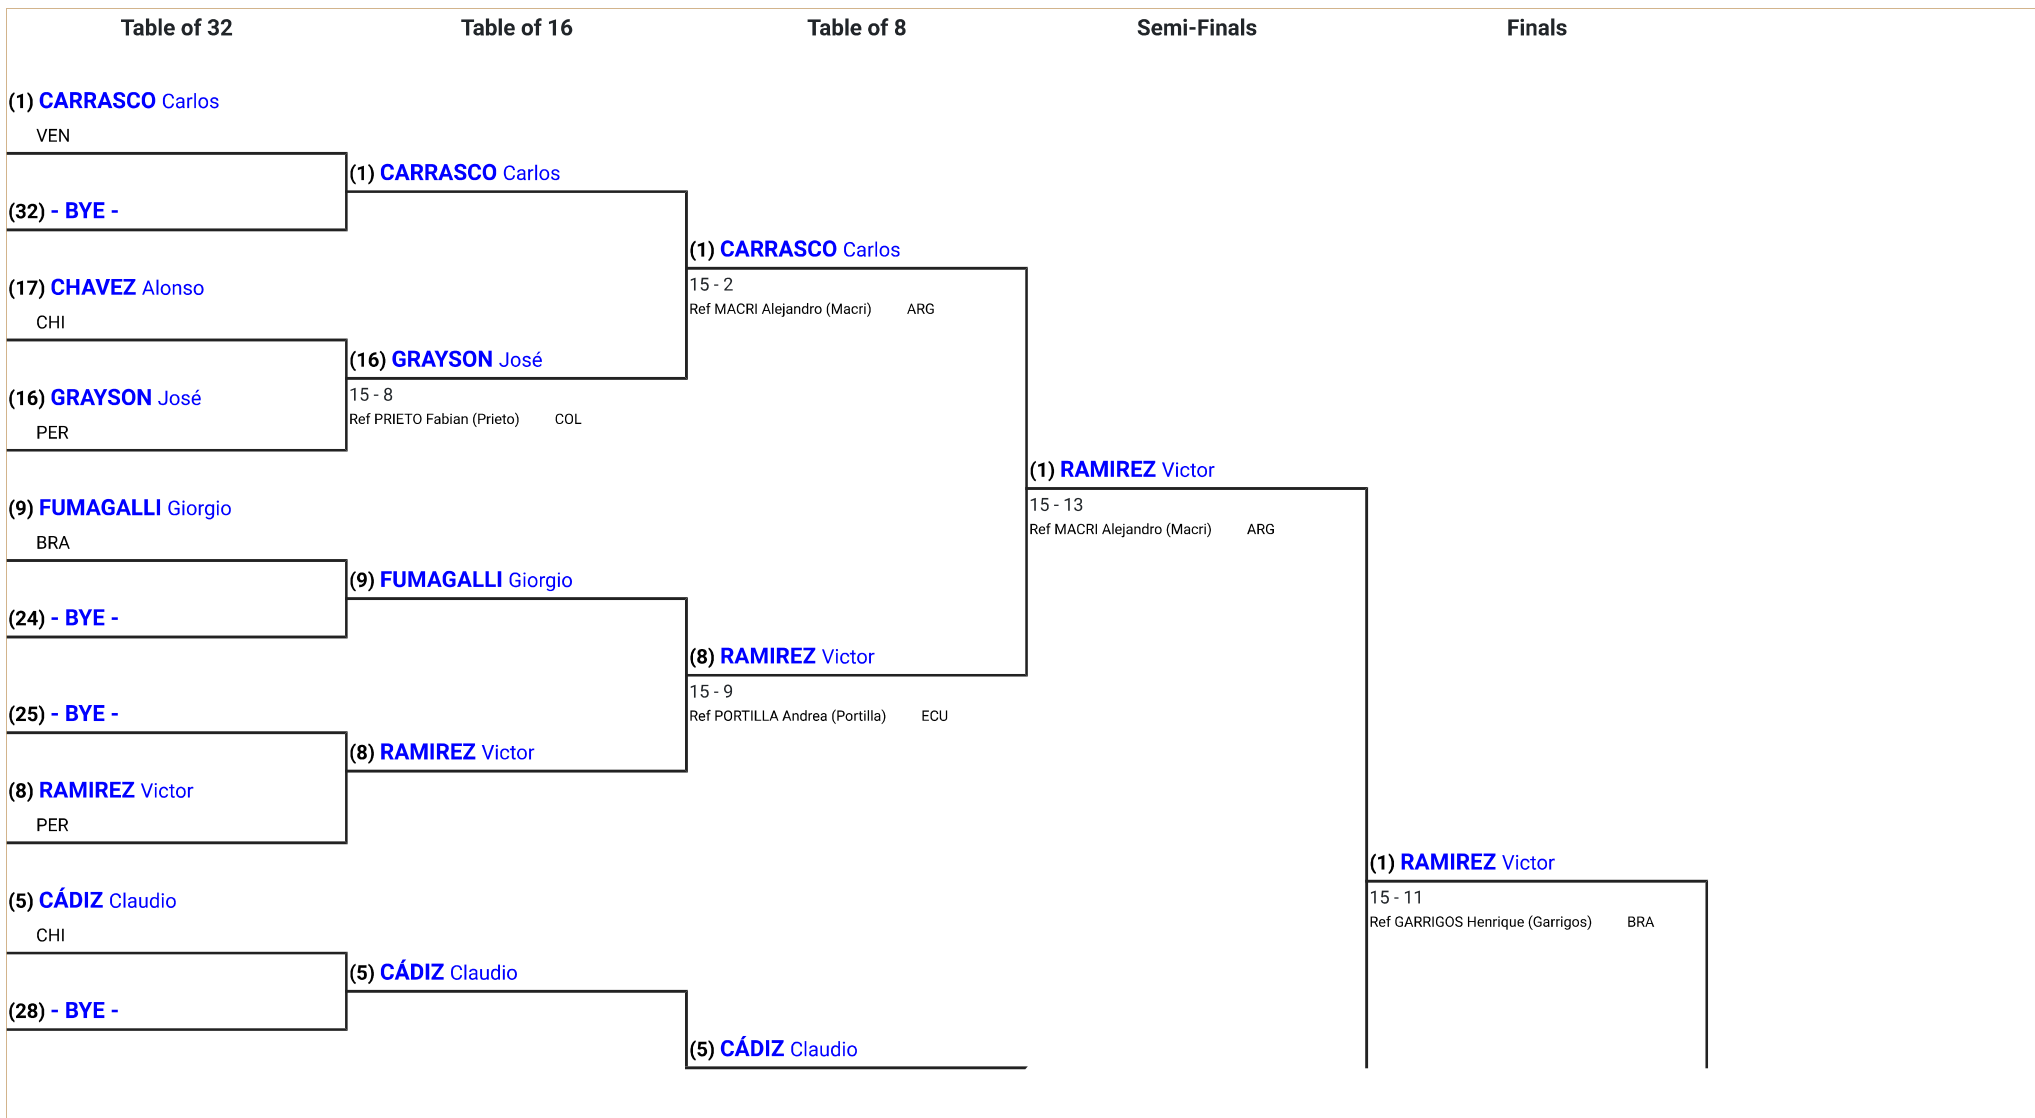

Pool Results

Search

Place	Name	V	V / M	TS	TR	Ind	Status	Country
1T	CARRASCO Carlos (Carrasco)	5	1.00	25	8	+17	Advanced	VEN
1T	MION Lorenzo (Mion)	5	1.00	25	8	+17	Advanced	BRA
3	CAMAYO Isaac (Camayo)	4	1.00	20	14	+6	Advanced	COL
4	BOLAÑOS Alejandro (Bolaños)	4	0.80	22	7	+15	Advanced	COL
5	CÁDIZ Claudio (Cádiz)	4	0.80	23	14	+9	Advanced	CHI
6	PIÑERO Milan (Piñero)	3	0.75	17	7	+10	Advanced	ARG
7	HIDALGO José (Hidalgo)	3	0.75	19	12	+7	Advanced	CHI
8	RAMIREZ Victor (Ramirez)	3	0.75	17	11	+6	Advanced	PER
9	FUMAGALLI Giorgio (Fumagalli)	3	0.60	17	14	+3	Advanced	BRA
10	LENARDUZI Nicolas (Lenarduzi)	3	0.60	16	18	-2	Advanced	ARG
11	SALIBA Renato (Saliba)	2	0.50	15	13	+2	Advanced	BRA
12	MONTAGNA Pedro (Montagna)	2	0.50	14	13	+1	Advanced	BRA
13	VILLA Gabriel (Villa)	2	0.50	11	12	-1	Advanced	COL
14	GARCÍA Álvaro (García)	2	0.40	15	19	-4	Advanced	BOL
15	SACCONI Augusto (Saccone)	2	0.40	16	23	-7	Advanced	ARG
16	GRAYSON José (Grayson)	1	0.25	13	17	-4	Advanced	PER
17	CHAVEZ Alonso (Chavez)	1	0.20	16	21	-5	Advanced	CHI
18	YARLEQUE Diego (Yarleque)	1	0.20	15	23	-8	Advanced	PER
19	DUCAU Mariano (Ducan)	0	0.00	9	20	-11	Advanced	ARG
20	LOZADA Juan (Lozada)	0	0.00	11	25	-14	Advanced	COL
21	NARANJO Francisco (Naranjo)	0	0.00	4	20	-16	Advanced	CHI
22	YOPLA Josue (Yopla)	0	0.00	4	25	-21	Advanced	PER

© Copyright 2020 Fencing Time, LLC
www.fencingtime.com
[Terms of Use](#) | [Privacy Policy](#)