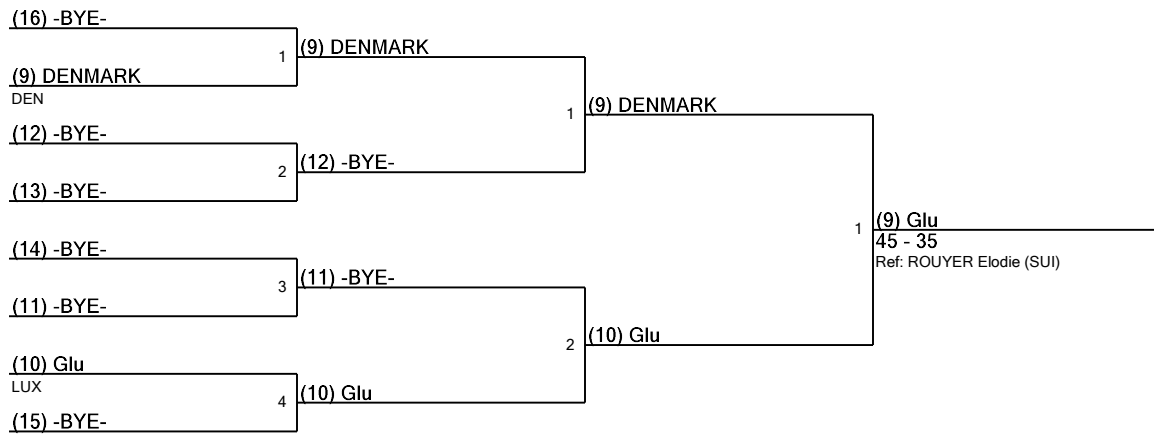

Cadet Team Women's Epee - Round #1 - DE (All Places Fenced) (All tables)

Table of 8 (Pl. 9-16)

Table of 4 (Pl. 9-12)

Table of 2 (Pl. 9-10)

www.FencingTime.com

Cadet Team Women's Epee Team Match Summary

Tournament: Luxembourg Cadet Circuit
Date: Saturday, November 9, 2019 - 10:00 AM

Table of 16, bout #2 of 8

DENMARK				ITALY 3			
#	Fencer	TS	Score	Score	TS	Fencer	#
3	STILLER Natalja	5	5	3	3	BUGNA Siljemie	6
1	REDLICH Fenja Apsarah	1	6	10	7	GREGGI Costanza	5
2	TRUDSOE Ria	2	8	15	5	PULCINI Rachele	4
1	REDLICH Fenja Apsarah	1	9	20	5	BUGNA Siljemie	6
3	STILLER Natalja	1	10	25	5	BUGNA Sophie	R
2	TRUDSOE Ria	3	13	30	5	GREGGI Costanza	5
R	CHILD Melissa Steinicke	3	16	35	5	PULCINI Rachele	4
2	TRUDSOE Ria	1	17	40	5	BUGNA Siljemie	6
3	STILLER Natalja	2	19	45	5	GREGGI Costanza	5
			D19				V45

Referee: STAHNACHOV Yauheni (BLR)

Table of 16, bout #7 of 8

Glu				SPAIN 2			
#	Fencer	TS	Score	Score	TS	Fencer	#
6	ZENS Anna	3	3	3	3	PUJOL Anais	3
5	THEODOROPOULOU Andriana	3	6	8	5	LOZANO PORRAS Candela	1
4	GIANNAKI Danai	3	9	12	4	MARTINEZ VIDAL Elisa	2
6	ZENS Anna	5	14	15	3	LOZANO PORRAS Candela	1
4	GIANNAKI Danai	2	16	19	4	PUJOL Anais	3
5	THEODOROPOULOU Andriana	8	24	22	3	MARTINEZ VIDAL Elisa	2
4	GIANNAKI Danai	2	26	29	7	LOZANO PORRAS Candela	1
6	ZENS Anna	5	31	35	6	MARTINEZ VIDAL Elisa	2
5	THEODOROPOULOU Andriana	10	41	44	9	PUJOL Anais	3
			D41				V44

Referee: ROUYER Elodie (SUI)