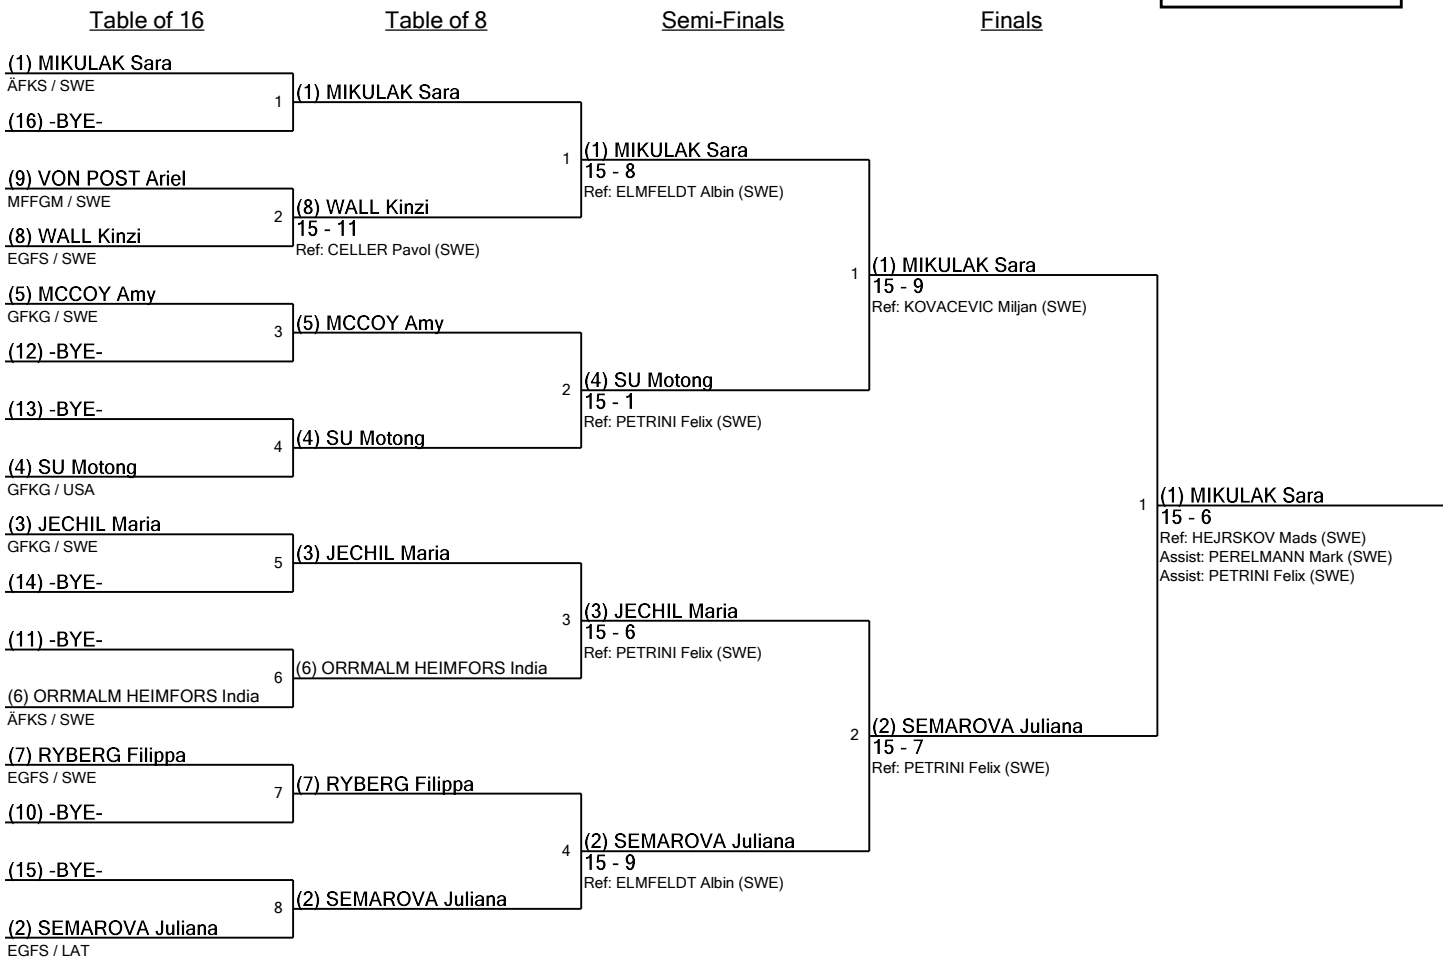

www.FencingTime.com

Junior Women's Foil Final Ranking

Tournament: JSM 2024
Date: den 6 april 2024 - 10:45
FIE Document: FE_FIE_0012

JRWF

Place	Name	Clubs	Country	Birthdate
1	MIKULAK Sara	ÅFKS	SWE	2006-02-06
2	SEMAROVA Juliana	EGFS	LAT	2006-06-04
3T	JECHIL Maria	GFKG	SWE	2008-03-11
3T	SU Motong	GFKG	USA	2009-07-27
5	MCCOY Amy	GFKG	SWE	2007-06-22
6	ORRMALM HEIMFORS India	ÅFKS	SWE	2005-06-09
7	RYBERG Filippa	EGFS	SWE	2006-09-15
8	WALL Kinzi	EGFS	SWE	2011-03-28
9	VON POST Ariel	MFFGM	SWE	2006-10-28