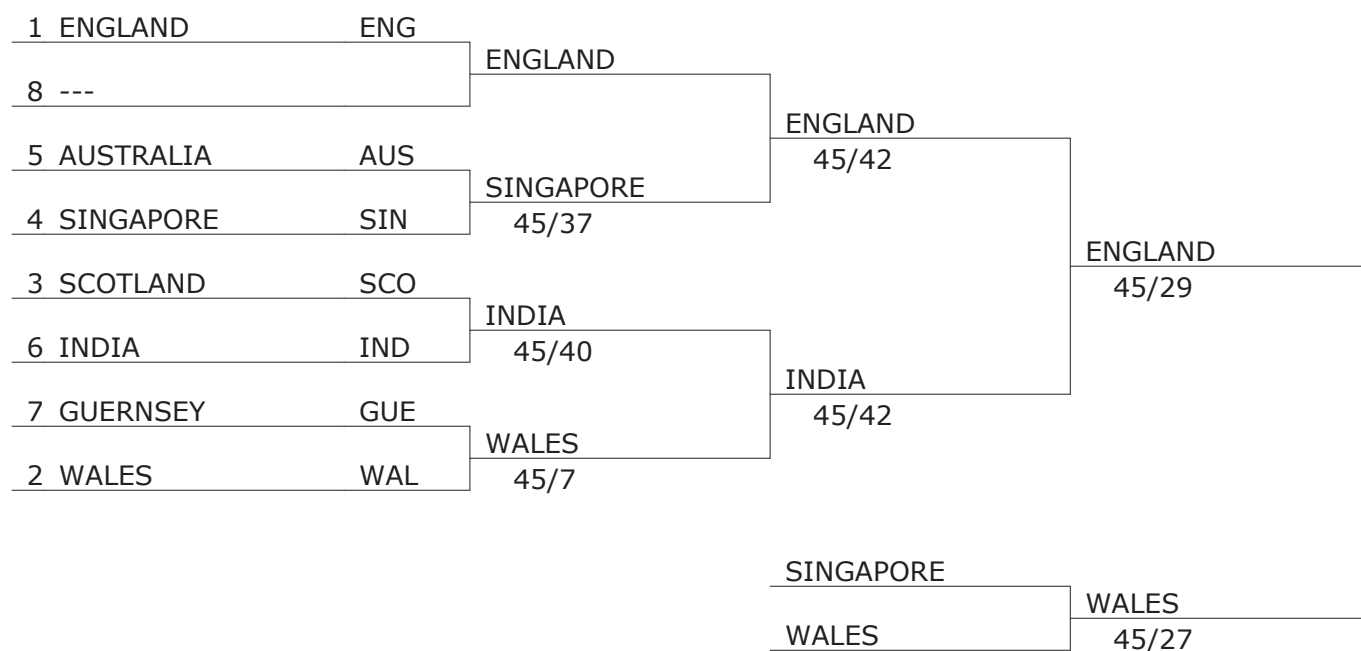

2012 Commonwealth Junior Fencing Championship
Fort Regent Leisure Centre, St Helier, Jersey JE1 1BB
Thursday, 16th February 2012
Women's Sabre Team

Quarter-finals

Women's Sabre Team

Bouts of tableau quarter-finals

Team :	SINGAPORE
1)	TEO LI LING Charlotte
2)	YEO Mei Li
3)	CHEUNG Sharmaine En-
R)	TAN HUI EN Janice

Team :	AUSTRALIA
4)	SIMPSON Kitty
5)	TAYLOR Chelsea
6)	CRAWFORD Anna

Name	The sco	Hits	Hits	The sco	Name
3) CHEUNG Sharmaine	5	5	3	3	6) CRAWFORD Anna
1) TEO LI LING Charlott	7	2	7	10	5) TAYLOR Chelsea
2) YEO Mei Li	15	8	4	14	4) SIMPSON Kitty
1) TEO LI LING Charlott	20	5	1	15	6) CRAWFORD Anna
3) CHEUNG Sharmaine	25	5	3	18	4) SIMPSON Kitty
2) YEO Mei Li	30	5	3	21	5) TAYLOR Chelsea
1) TEO LI LING Charlott	35	5	7	28	4) SIMPSON Kitty
2) YEO Mei Li	40	5	4	32	6) CRAWFORD Anna
3) CHEUNG Sharmaine	45	5	5	37	5) TAYLOR Chelsea

Team :	INDIA
1)	NEHA KHARA
2)	MEGHA RACHAN
3)	BHAVANI DEVI Chadalav
R)	PRABHJOT KAUR Pawar

Team :	SCOTLAND
4)	DICKSON Chloe
5)	CARSON Vicky
6)	HAMPSON Sarah-Jane
R)	DAYKIN Kate

Name	The sco	Hits	Hits	The sco	Name
3) BHAVANI DEVI Chad	5	5	2	2	6) HAMPSON Sarah-Jan
1) NEHA KHARA	10	5	3	5	5) CARSON Vicky
2) MEGHA RACHAN	15	5	3	8	4) DICKSON Chloe
1) NEHA KHARA	20	5	8	16	R) DAYKIN Kate
3) BHAVANI DEVI Chad	25	5	5	21	4) DICKSON Chloe
2) MEGHA RACHAN	28	3	9	30	5) CARSON Vicky
1) NEHA KHARA	33	5	5	35	4) DICKSON Chloe
2) MEGHA RACHAN	40	7	4	39	R) DAYKIN Kate
3) BHAVANI DEVI Chad	45	5	1	40	5) CARSON Vicky