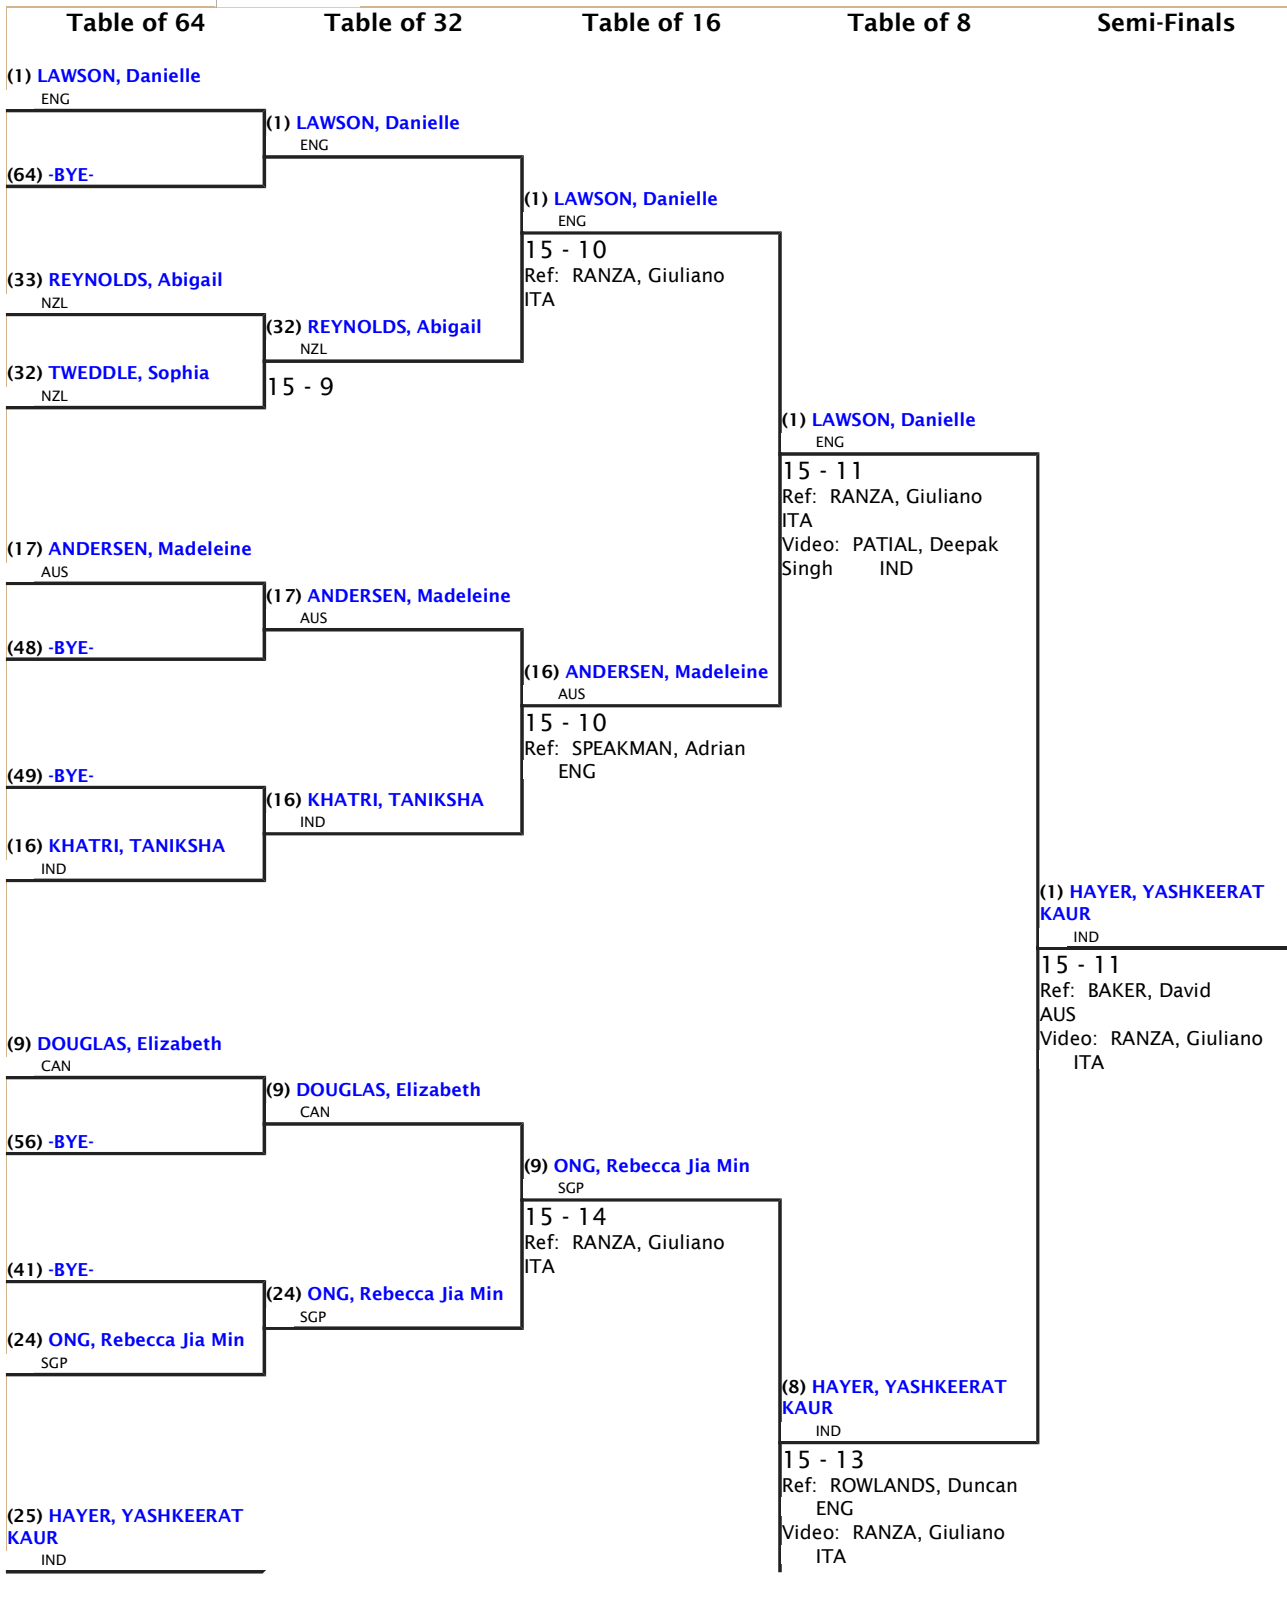

Live Results generated by Fencing Time v4.3 Tournament Software

www.FencingTime.com

Copyright © 2017 by Fencing Time, LLC

www.FencingTime.com

RETURN TO SCHEDULE

Round #1 - Poule

Round #2 - DE

Final Results

Seeding

Tableau

View tableau from table of 64

(40) -BYE-	(25) HAYER, YASHKEERAT KAUR IND	(8) HAYER, YASHKEERAT KAUR IND	15 - 8 Ref: SPEAKMAN, Adrian ENG
(57) -BYE-	(8) MURTADAK, ROSHANI ASHOK IND	(8) MURTADAK, ROSHANI ASHOK IND	
(8) MURTADAK, ROSHANI ASHOK IND			
(5) STEWART, Alex SCO	(5) STEWART, Alex SCO	(5) STEWART, Alex SCO	15 - 9 Ref: HAZELWOOD, Daniel ENG
(60) -BYE-			
(37) GRACIE, Jessica NZL	(28) PAPADOPOULOS, Keira SCO	(28) PAPADOPOULOS, Keira SCO	15 - 13
(28) PAPADOPOULOS, Keira SCO			
(21) YANTOLO, Phakama RSA	(21) YANTOLO, Phakama RSA	(5) STEWART, Alex SCO	15 - 9 Ref: SPEAKMAN, Adrian ENG Video: HAZELWOOD, Daniel ENG
(44) -BYE-			
(53) -BYE-	(12) WILLETT, Lulu WAL	(12) WILLETT, Lulu WAL	12 - 6 Ref: PATIAL, Deepak Singh IND
(12) WILLETT, Lulu WAL			
(13) SLATER, Charlotte NIR	(13) SLATER, Charlotte NIR	(4) STEWART, Alex SCO	7 - 6 Ref: ROWLANDS, Duncan ENG Video: HAZELWOOD, Daniel ENG
(52) -BYE-			
(45) -BYE-	(13) DE JAGER, Mone RSA	(13) DE JAGER, Mone RSA	15 - 10 Ref: HAZELWOOD, Daniel ENG
(20) DE JAGER, Mone RSA	(20) DE JAGER, Mone RSA	(4) LUI, Leanna CAN	15 - 14 Ref: HAZELWOOD, Daniel ENG Video: SPEAKMAN, Adrian ENG
(29) GIBSON, Alexandra RSA	(29) PATCHEN, Alexandra AUS	(4) LUI, Leanna CAN	
(36) PATCHEN, Alexandra AUS	15 - 11		