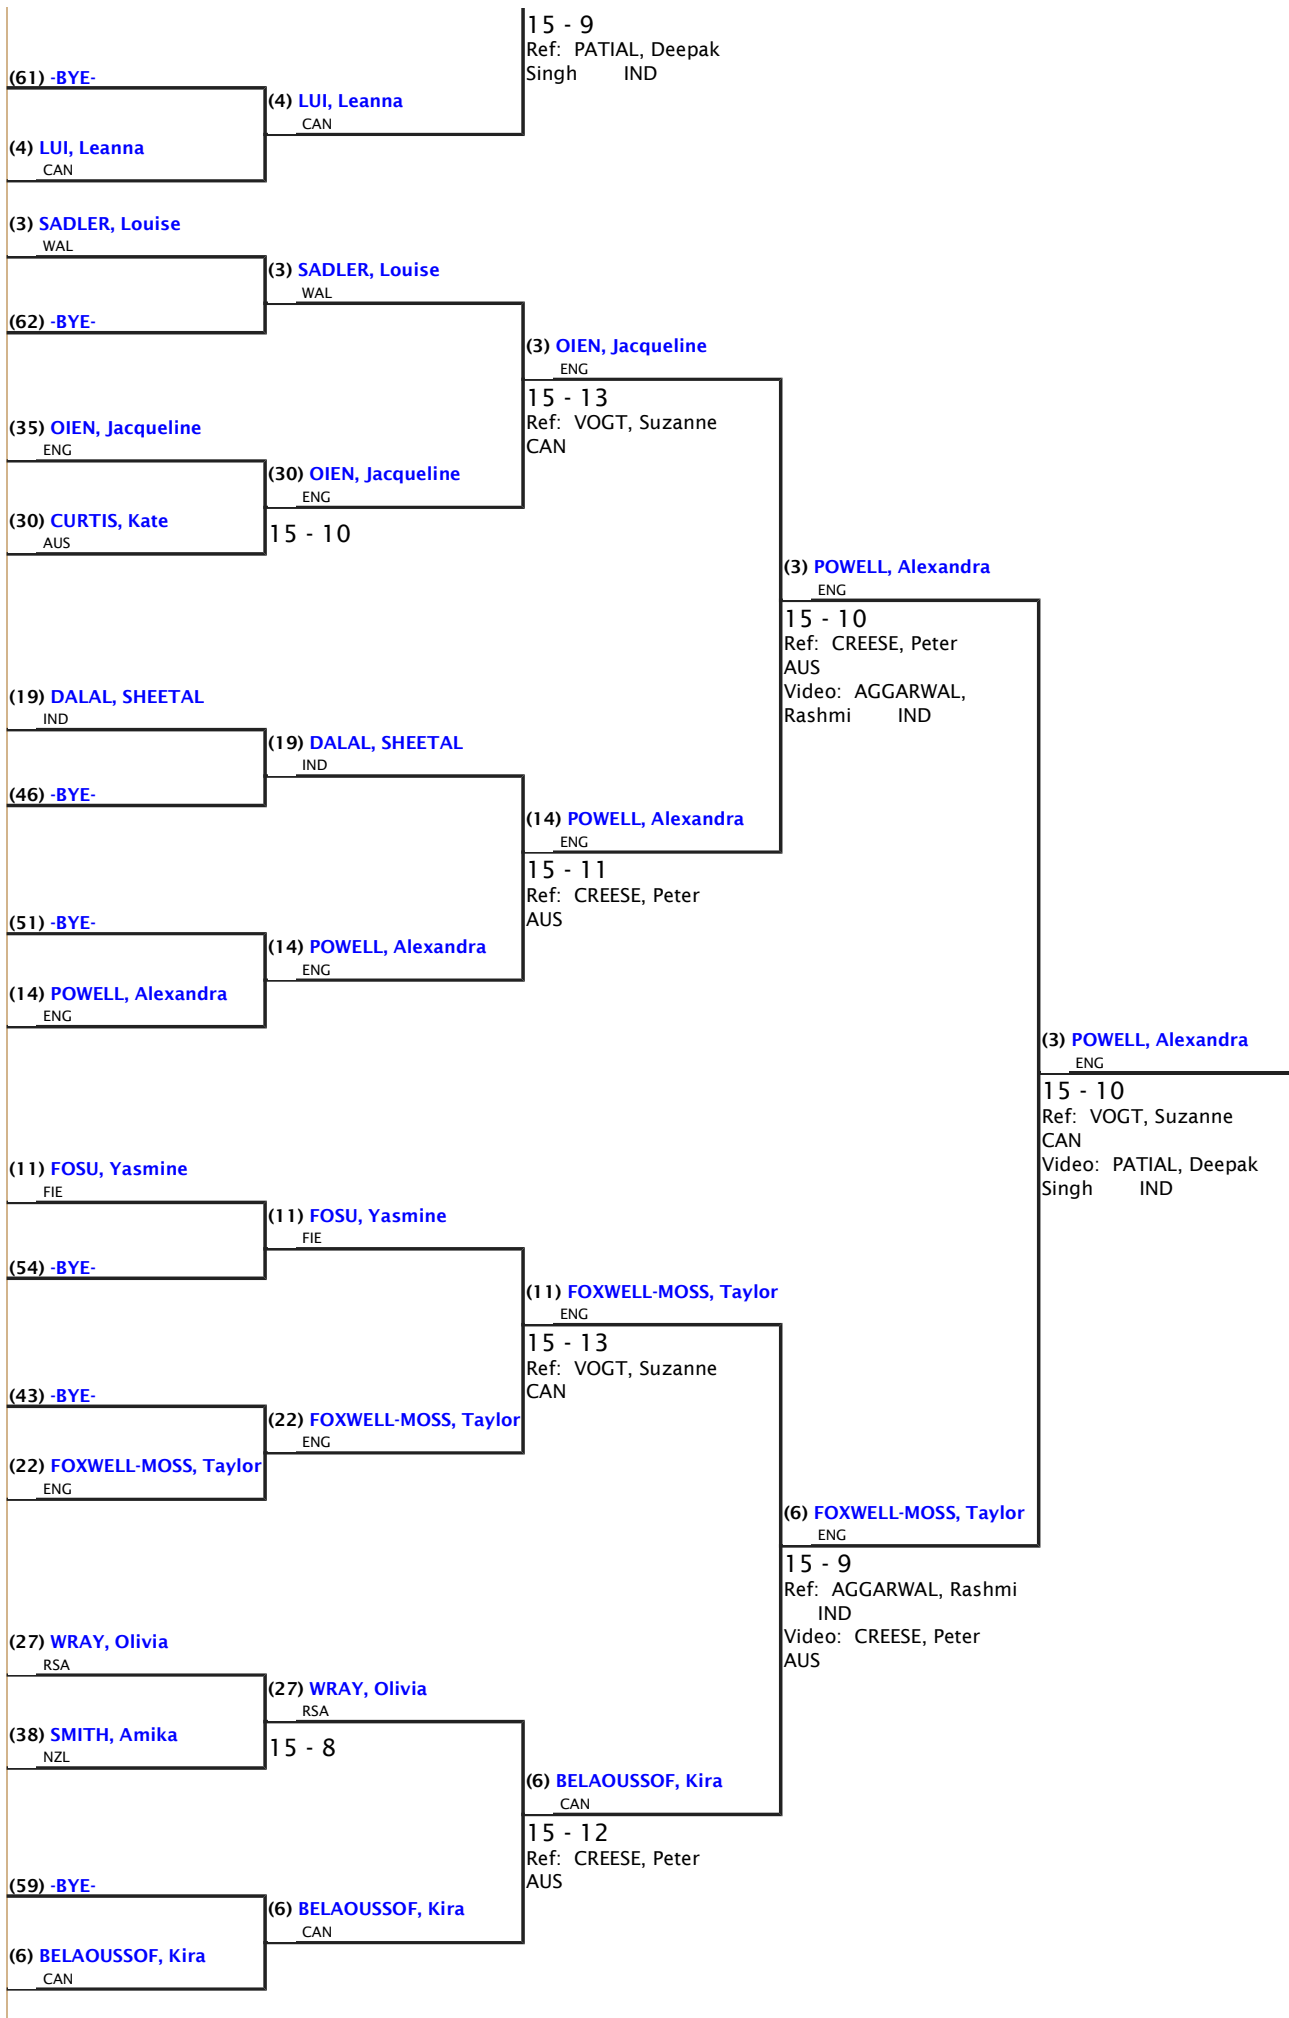

Live Results generated by Fencing Time v4.3 Tournament Software

www.FencingTime.com

Copyright © 2017 by Fencing Time, LLC

www.FencingTime.com

RETURN TO SCHEDULE

Round #1 - Poule

Round #2 - DE

Final Results

Seeding

Tableau

View tableau from table of 64

(40) -BYE-	(25) HAYER, YASHKEERAT KAUR IND	(8) HAYER, YASHKEERAT KAUR IND	15 - 8 Ref: SPEAKMAN, Adrian ENG
(57) -BYE-	(8) MURTADAK, ROSHANI ASHOK IND	(8) MURTADAK, ROSHANI ASHOK IND	
(8) MURTADAK, ROSHANI ASHOK IND			
(5) STEWART, Alex SCO	(5) STEWART, Alex SCO	(5) STEWART, Alex SCO	15 - 9 Ref: HAZELWOOD, Daniel ENG
(60) -BYE-			
(37) GRACIE, Jessica NZL	(28) PAPADOPOULOS, Keira SCO	(28) PAPADOPOULOS, Keira SCO	15 - 13
(28) PAPADOPOULOS, Keira SCO			
(21) YANTOLO, Phakama RSA	(21) YANTOLO, Phakama RSA	(5) STEWART, Alex SCO	15 - 9 Ref: SPEAKMAN, Adrian ENG Video: HAZELWOOD, Daniel ENG
(44) -BYE-			
(53) -BYE-	(12) WILLETT, Lulu WAL	(12) WILLETT, Lulu WAL	12 - 6 Ref: PATIAL, Deepak Singh IND
(12) WILLETT, Lulu WAL			
(13) SLATER, Charlotte NIR	(13) SLATER, Charlotte NIR	(4) STEWART, Alex SCO	7 - 6 Ref: ROWLANDS, Duncan ENG Video: HAZELWOOD, Daniel ENG
(52) -BYE-			
(45) -BYE-	(13) DE JAGER, Mone RSA	(13) DE JAGER, Mone RSA	15 - 10 Ref: HAZELWOOD, Daniel ENG
(20) DE JAGER, Mone RSA	(20) DE JAGER, Mone RSA	(4) LUI, Leanna CAN	15 - 14 Ref: HAZELWOOD, Daniel ENG Video: SPEAKMAN, Adrian ENG
(29) GIBSON, Alexandra RSA	(29) PATCHEN, Alexandra AUS	(4) LUI, Leanna CAN	
(36) PATCHEN, Alexandra AUS	15 - 11		