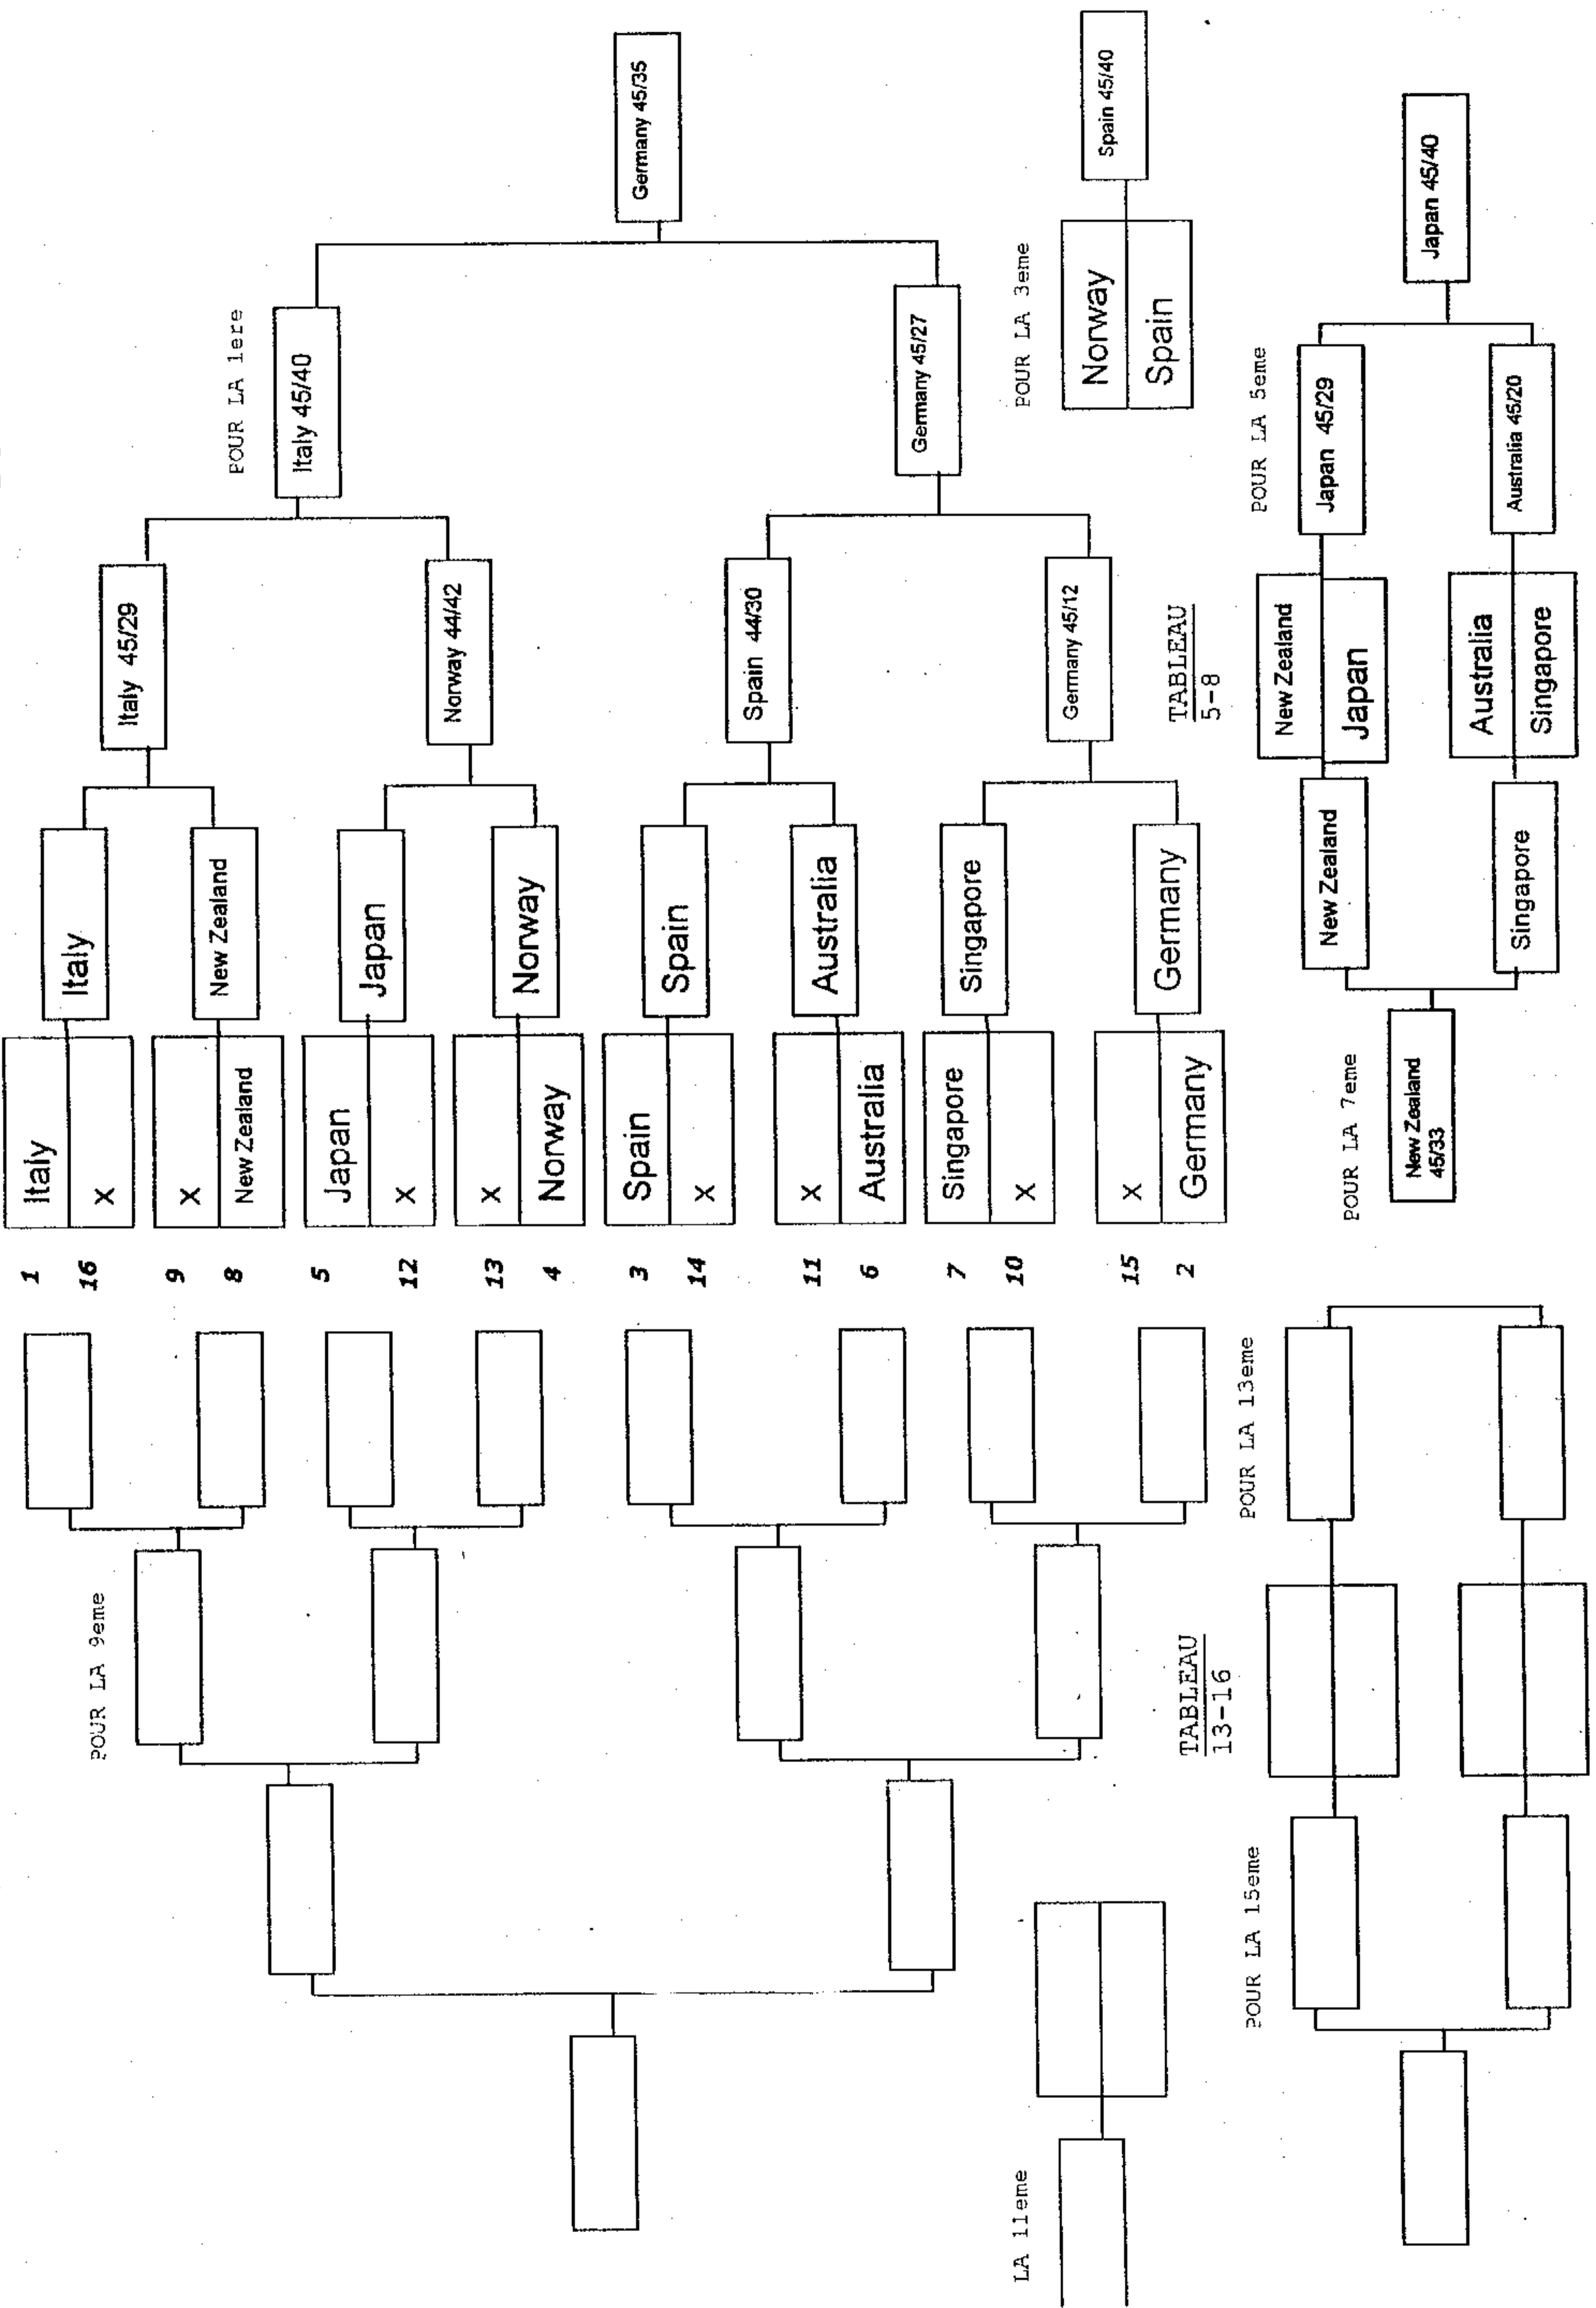

TABEAU DE 16 World Cup Teams Sydney 2001

TABEAU 5-8

TABEAU 13-16

FIE Coupe du Monde par équipes 2001

World Cup Teams Women's Epee

Bronze Medal Match

Sydney, Australia

NOR vs ESP Weapon WE Date 16/7/2001

Number	Fencer	Team
1	Margrete MOERCH	NOR
2	Silvia LESOIL	
3	Ragnhild ANDENAES	
Reserve		
Captain		

Number	Fencer	Team
4	RODRIGUEZ	ESP
5	CASTILLEJO	
6	TORRECILLA	
Reserve	ESPINOSA	
Captain	Pereira	

A: 1 2 3 4 5 6 7 8 9 10 11 12 13 14 15 16 17 18 19 20 21 22 23 24 25 26 27 28 29 30 31 32 33 34 35 36 37 38 39 40 41 42 43 44 45								
B: 1 2 3 4 5 6 7 8 9 10 11 12 13 14 15 16 17 18 19 20 21 22 23 24 25 26 27 28 29 30 31 32 33 34 35 36 37 38 39 40 41 42 43 44 45								
HS	Team A	Fencer	Tm Score	Time	Tm Score	Team B	Fencer	HS
2	Ragnhild ANDENAES		2		5	TORRECILLA		5
0	Margrete MOERCH		2		9	CASTILLEJO		4
4	Silvia LESOIL		6		14	RODRIGUEZ		5
3	Margrete MOERCH		9		20	TORRECILLA		6
11	Ragnhild ANDENAES		20		25	RODRIGUEZ		5
4	Silvia LESOIL		24		30	CASTILLEJO		5
4	Margrete MOERCH		28		30	RODRIGUEZ		0
2	Silvia LESOIL		30		34	TORRECILLA		4
10	Ragnhild ANDENAES		40		45	CASTILLEJO		11
Extra Minute	<u>Advantage:</u>			<u>Final Scores:</u>		Team NOR:		40
						Team ESP:		45

Comments & Warnings:	Winning Team and Score:
	ESP 45
	Captain's signatures:
	Referee/s Names and signatures:
Order of fights: 3-6 5-1 2-4 6-1 3-4 5-2 1-4 6-2 3-5	Piste number: