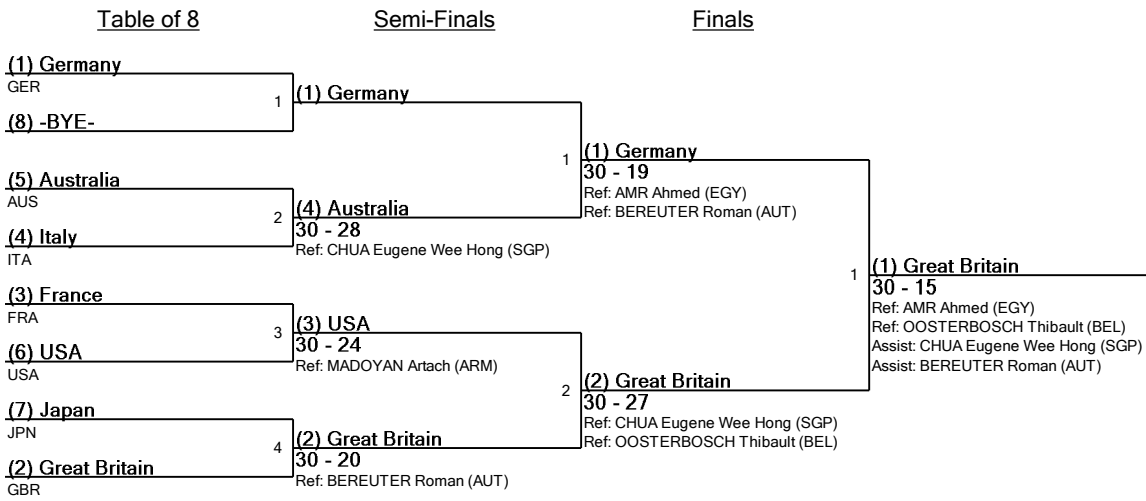

Referee: MADOYAN Artach (ARM)

Vet-ABC Team Women's Saber Seeding for Round #2 - DE

Tournament: Championnats du monde vétérans
Date: Sunday, October 06, 2019 - 10:00 AM
FIE Document: FE_FIE_0008

Seed	Team Name	Country	Team Rank	V	V/M	TS	TR	Ind	Notes
1	Germany	GER	24	2	1.00	60	50	+10	Advanced
2	Great Britain	GBR	20	2	0.67	88	76	+12	Advanced
3	France	FRA	16	2	0.67	89	83	+6	Advanced
4	Italy	ITA	32	2	0.67	79	85	-6	Advanced
5	Australia	AUS	31	1	0.50	54	58	-4	Advanced
6	USA	USA	7	0	0.00	54	60	-6	Advanced
7	Japan	JPN	39	0	0.00	78	90	-12	Advanced

Vet-ABC Team Women's Saber - Round #2 - DE (Table of 8)

Fence-off for Third

Table of 8, bout #2 of 4

Italy				Australia			
#	Fencer	TS	Score	Score	TS	Fencer	#
0	LO MUZIO Gabriella	1	1	5	5	YEUNG Melissa	0
0	GARDINI Iris	6	7	10	5	SOPRU Coraine	0
0	CAMERIN Margherita	3	10	15	5	DU Min Yi	0
0	LO MUZIO Gabriella	4	14	20	5	YEUNG Melissa	0
0	GARDINI Iris	11	25	23	3	SOPRU Coraine	0
0	CAMERIN Margherita	3	28	30	7	DU Min Yi	0
			D28				V30