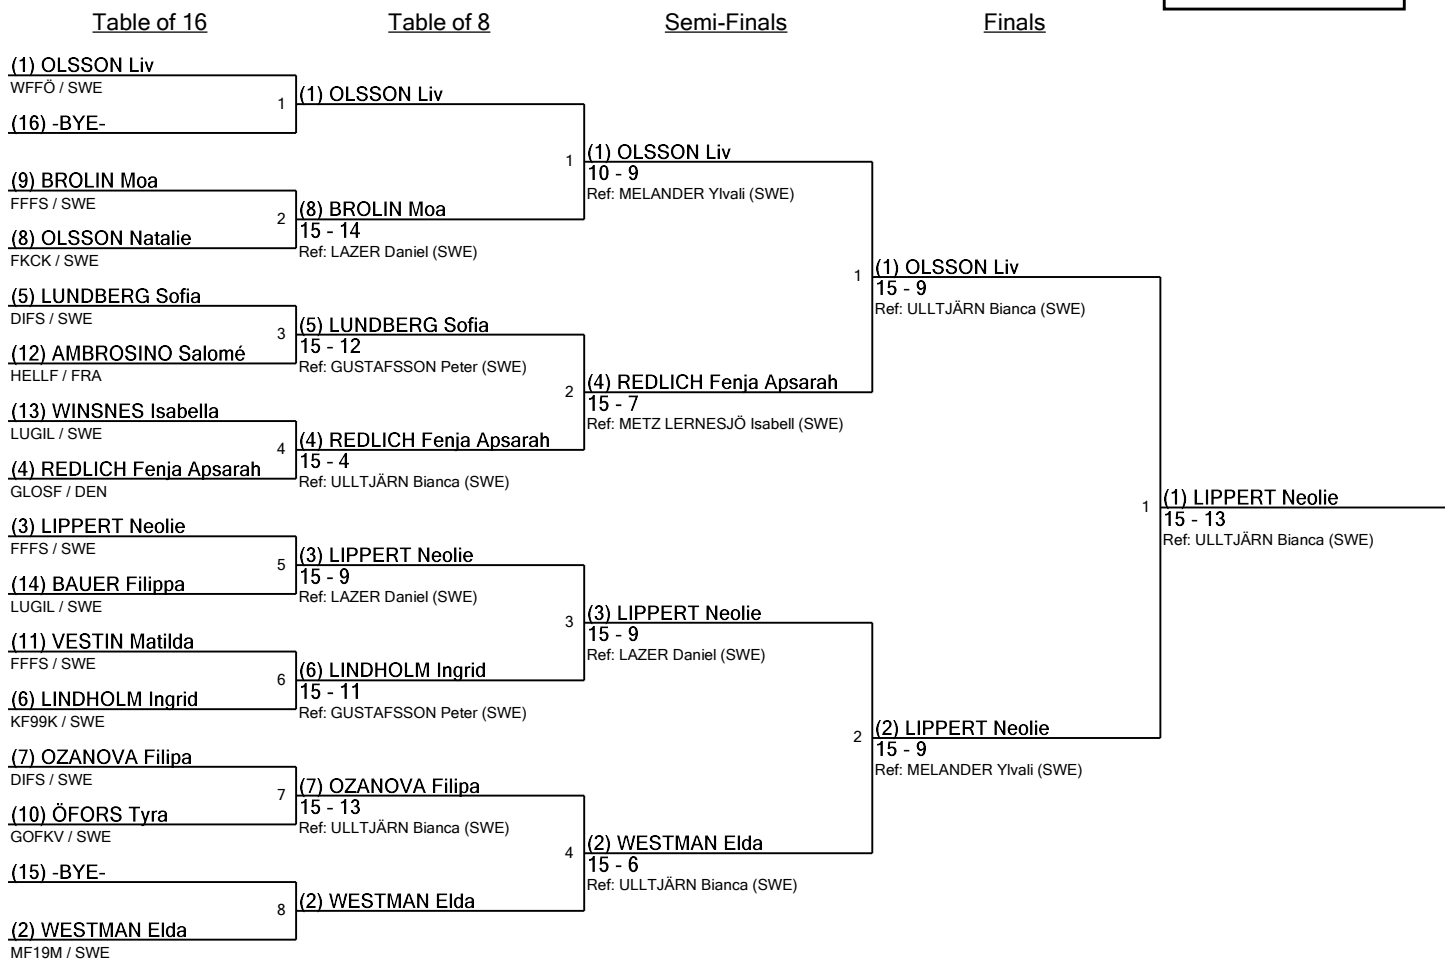

www.FencingTime.com

U-20 Women's Epee Final Ranking

Tournament: Malmö Open 2024
Date: den 5 maj 2024 - 09:30
FIE Document: FE_FIE_0012

JRWE

Place	Name	Clubs	Country	Birthdate
1	LIPPERT Neolie	FFFS	SWE	2007-08-13
2	OLSSON Liv	WFFÖ	SWE	2007-01-07
3T	REDLICH Fenja Apsarah	GLOSF	DEN	2007-10-30
3T	WESTMAN Eida	MF19M	SWE	2006-05-09
5	LUNDBERG Sofia	DIFS	SWE	2006-12-01
6	LINDHOLM Ingrid	KF99K	SWE	2006-06-27
7	OZANOVA Filipa	DIFS	SWE	2007-06-17
8	BROLIN Moa	FFFS	SWE	2009-07-06
9	OLSSON Natalie	FKCK	SWE	2004-06-15
10	ÖFORS Tyra	GOFKV	SWE	2008-04-15
11	VESTIN Matilda	FFFS	SWE	2009-04-02
12	AMBROSINO Salomé	HELLF	FRA	2008-09-20
13	WINSNES Isabella	LUGIL	SWE	2007-02-01
14	BAUER Filipa	LUGIL	SWE	2005-09-02