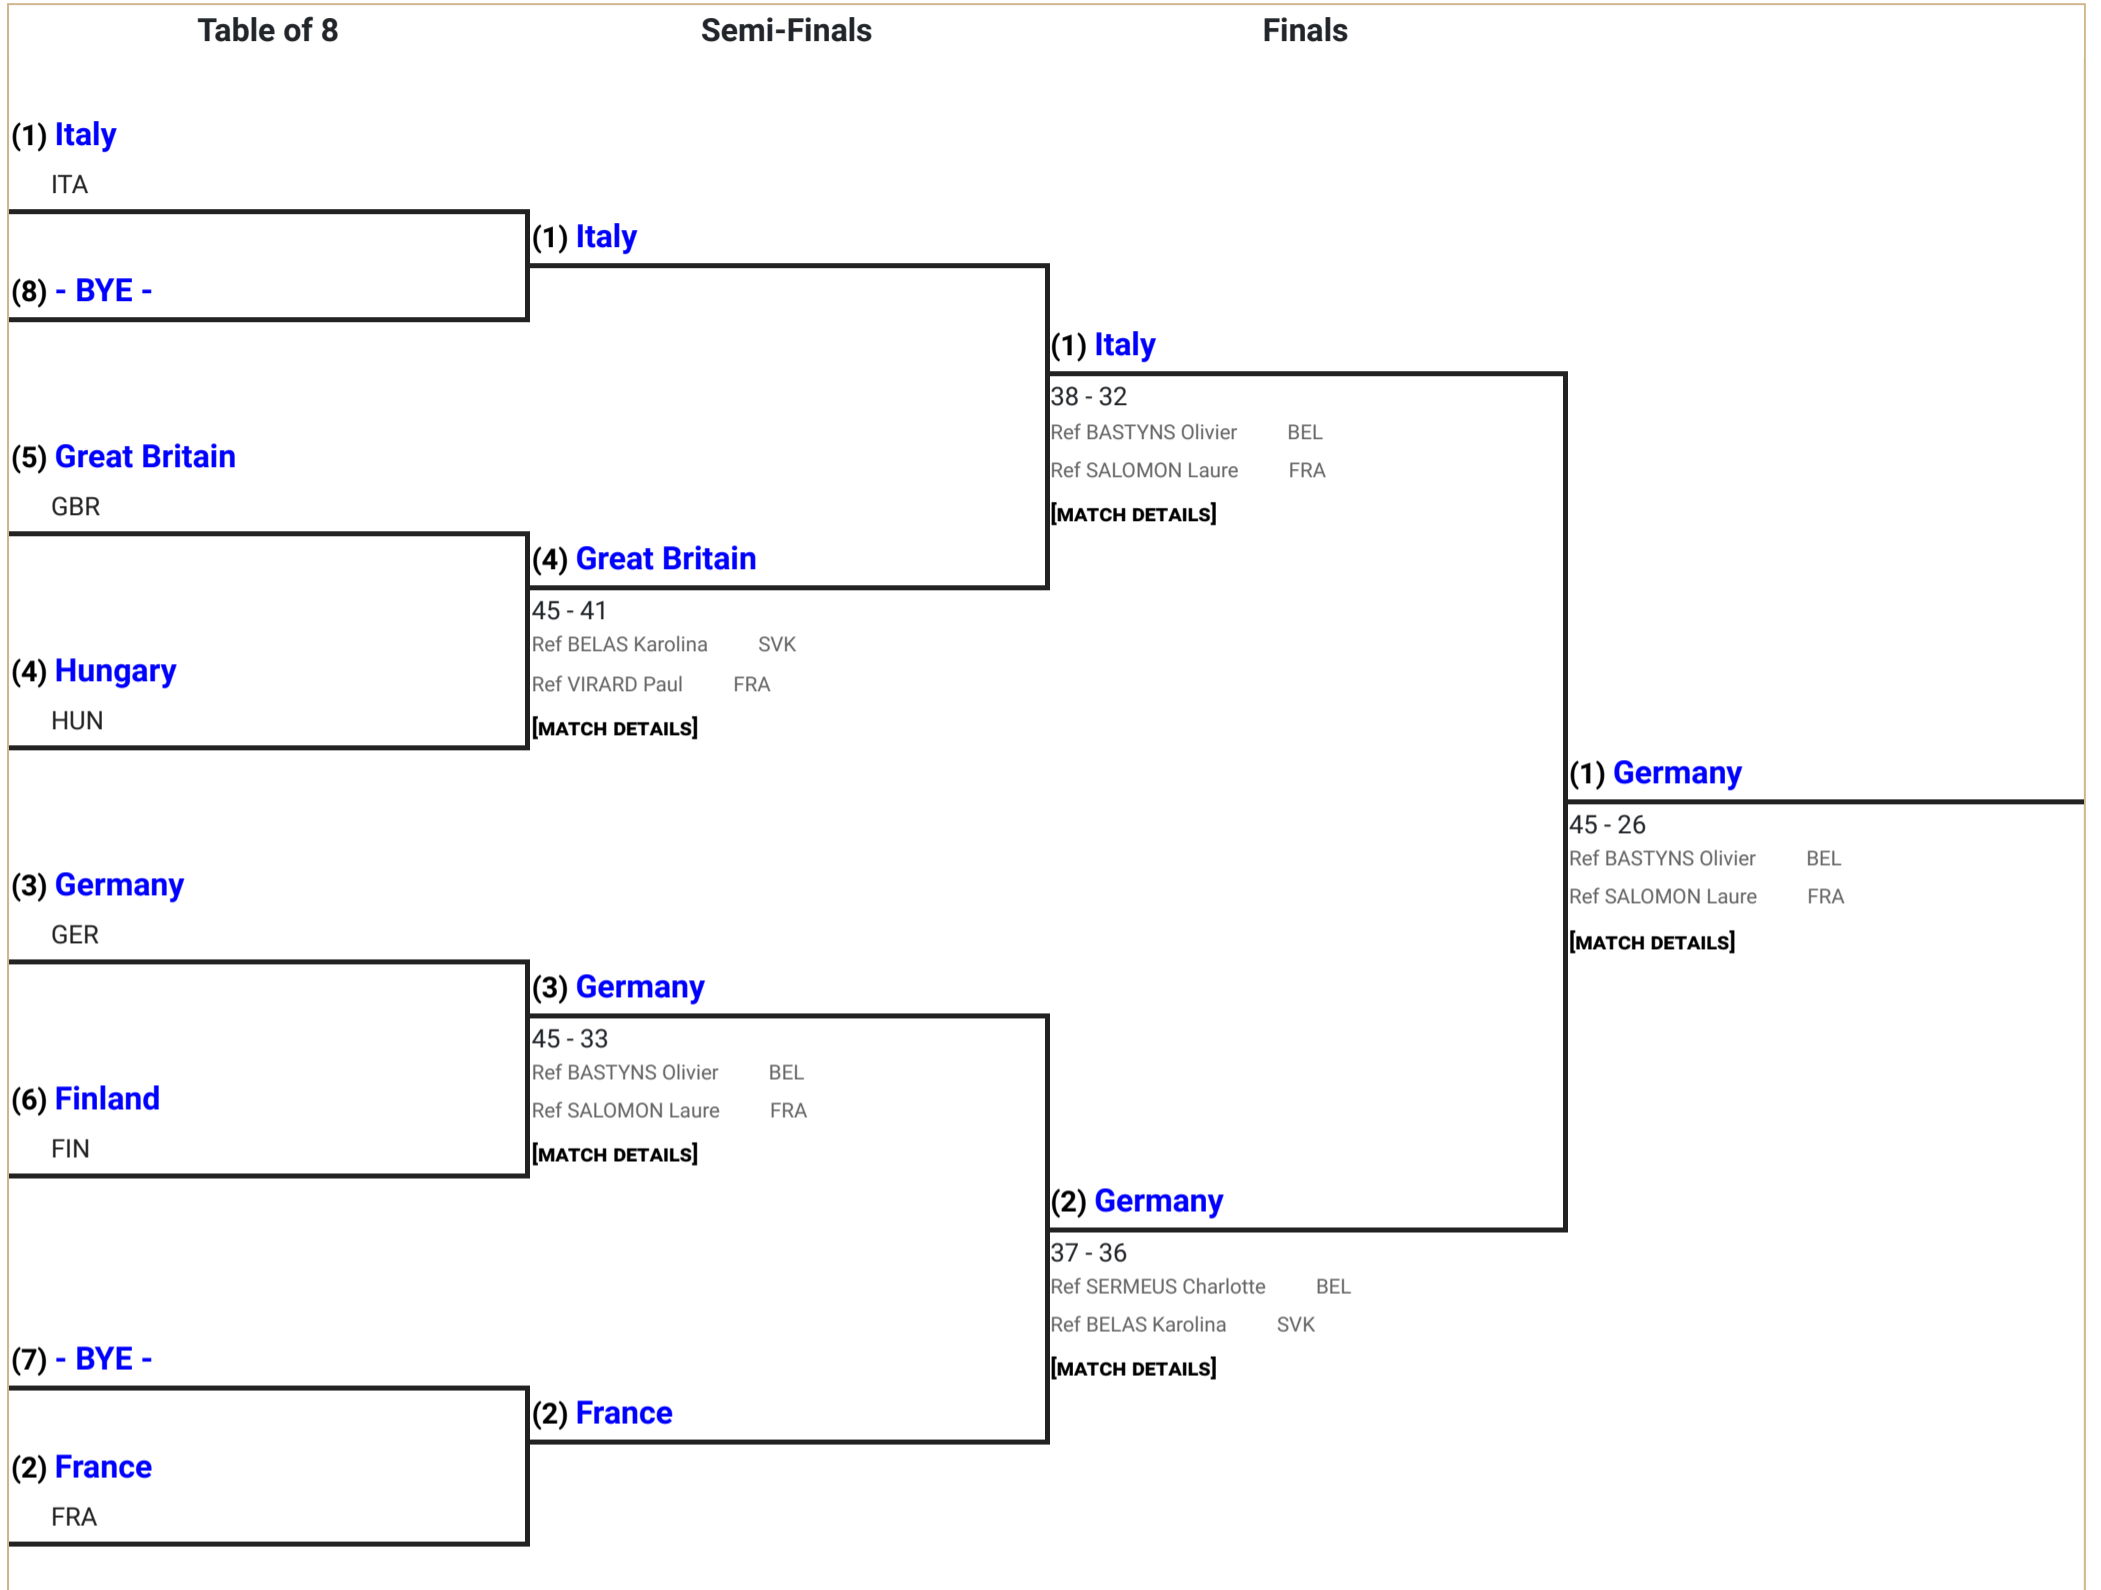

- SCHEDULE
- MY FENCERS
- TEAMS
- FENCERS
- FORMAT
- POOLS
- **TABLEAU**
- SEEDING
- STRIPS
- RESULTS
- SCORES

← PRIMARY TABLEAU → ☐ Hide referees

Final Results

Search

[CSV](#)

Place	Team Name	Club(s)	Country
1	Germany HOHLBEIN Frauke JANSEN Karin KIRCHEIS Astrid KUMMICH Angela SCHWEIZER Christine		GER
2	Italy CIRILLO Gianna GARDINI Iris GARZINI Marinella MARINI Maria Adelaide WEI Liqin		ITA
3	Great Britain CLAYTON Jane GRANT Karen HALDANE Fiona MORRIS Jenny TURNBULL Fiona		GBR
4	France APPAVOUPOLLE Pascale DELACOUR Brigitte MARTIN Annick NAMUROY Valerie PONCELET SCHIOCHET Carole		FRA
5	Finland POLKKO Seija SOMEROJA Marja-liisa TUOMINEN Maija		FIN
6	Hungary FELLEGI Ildikó Éva HOFFMANN Ibolya KOLCZONAY ERNŐNÉ Judit PALOTAI Eniko		HUN