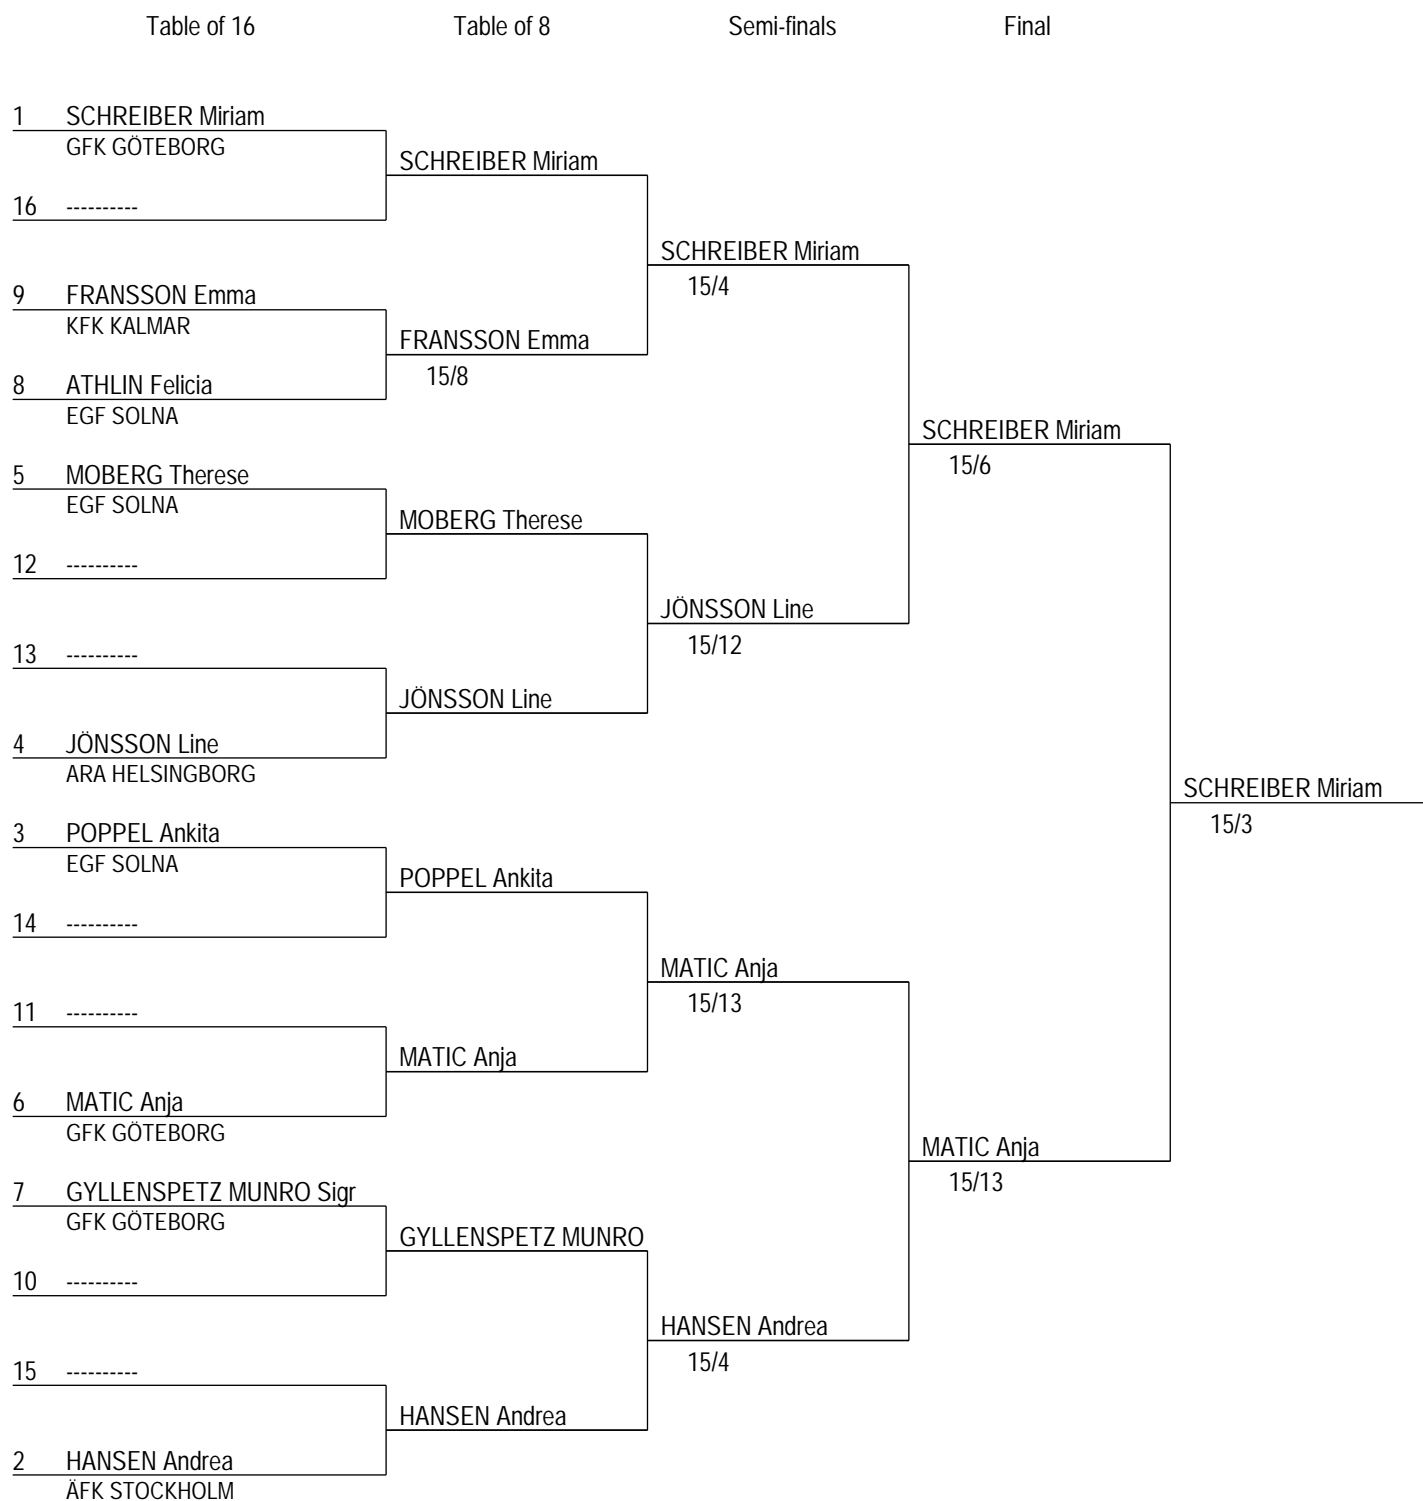

Aramis Cup 2016 Florett Damer Kadetter

Ranking after all poule rounds (9 fencers)

Rank	Name	Club	V/M	HS-HR	HS	Q/E
1	SCHREIBER Miriam	GFK GÖTEBORG	1.000	30	40	qualified
2	HANSEN Andrea	ÄFK STOCKHOLM	0.750	16	34	qualified
3	POPPEL Ankita	EGF SOLNA	0.750	4	32	qualified
4	JÖNSSON Line	ARA HELSINGBORG	0.625	7	32	qualified
5	MOBERG Therese	EGF SOLNA	0.500	0	30	qualified
6	MATIC Anja	GFK GÖTEBORG	0.375	-1	29	qualified
7	GYLLENSPETZ MUNRO Sigrid	GFK GÖTEBORG	0.375	-3	26	qualified
8	ATHLIN Felicia	EGF SOLNA	0.125	-23	13	qualified
9	FRANSSON Emma	KFK KALMAR	0.000	-30	10	qualified

Aramis Cup 2016 Florett Damer Kadetter