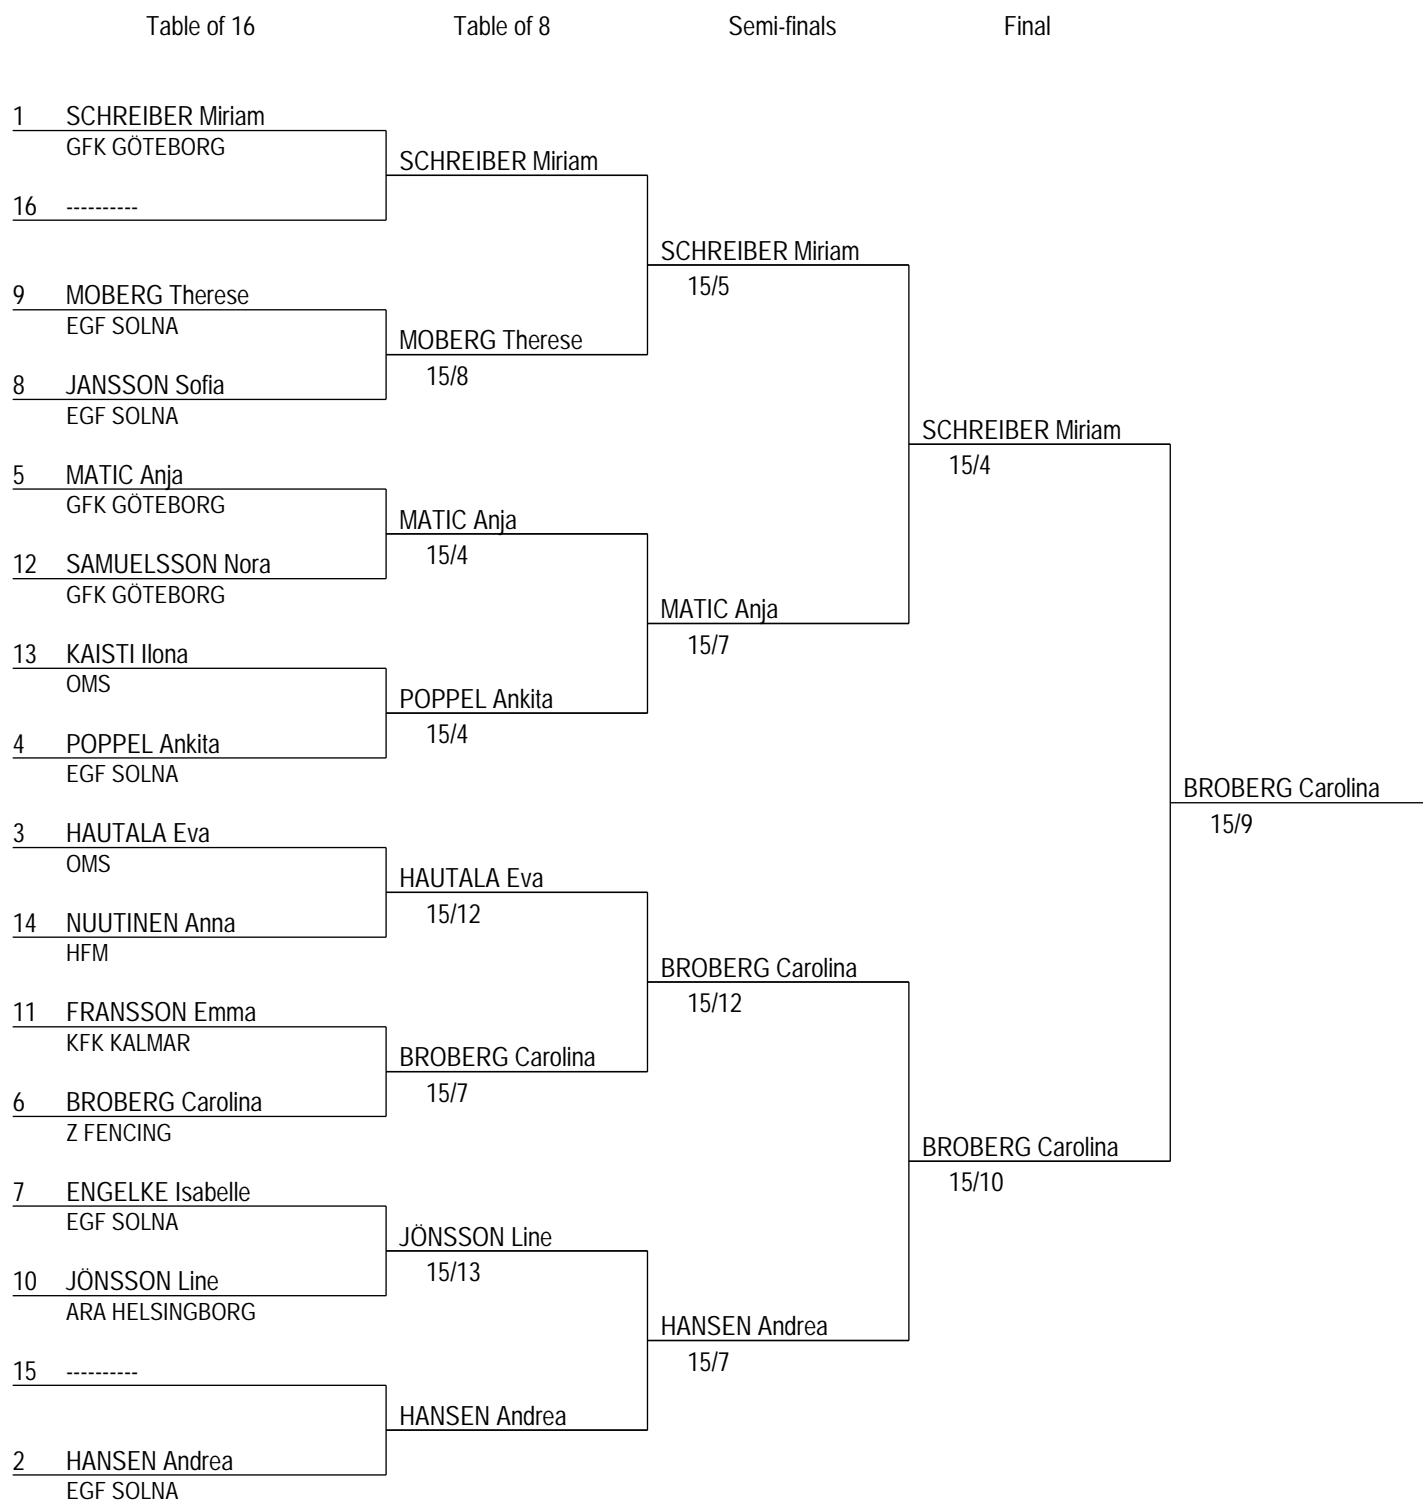

Coupe de Stockholm 2017 U20 Stockholm

Ranking after all poule rounds (14 fencers)

Rank	Name	Club	V/M	HS-HR	HS	Q/E
1	SCHREIBER Miriam	GFK GÖTEBORG	1.000	26	30	qualified
2	HANSEN Andrea	EGF SOLNA	0.833	20	28	qualified
3	HAUTALA Eva	OMS	0.833	16	27	qualified
4	POPPEL Ankita	EGF SOLNA	0.833	13	25	qualified
5	MATIC Anja	GFK GÖTEBORG	0.666	8	21	qualified
6	BROBERG Carolina	Z FENCING	0.500	3	24	qualified
7	ENGELKE Isabelle	EGF SOLNA	0.500	2	19	qualified
8	JANSSON Sofia	EGF SOLNA	0.500	-4	16	qualified
9	MOBERG Therese	EGF SOLNA	0.500	-5	19	qualified
10	JÖNSSON Line	ARA HELSINGBORG	0.333	-9	15	qualified
11	FRANSSON Emma	KFK KALMAR	0.333	-15	13	qualified
12	SAMUELSSON Nora	GFK GÖTEBORG	0.166	-14	13	qualified
13	KAISTI Ilona	OMS	0.000	-20	10	qualified
14	NUUTINEN Anna	HFM	0.000	-21	9	qualified

Coupe de Stockholm 2017 U20 Stockholm