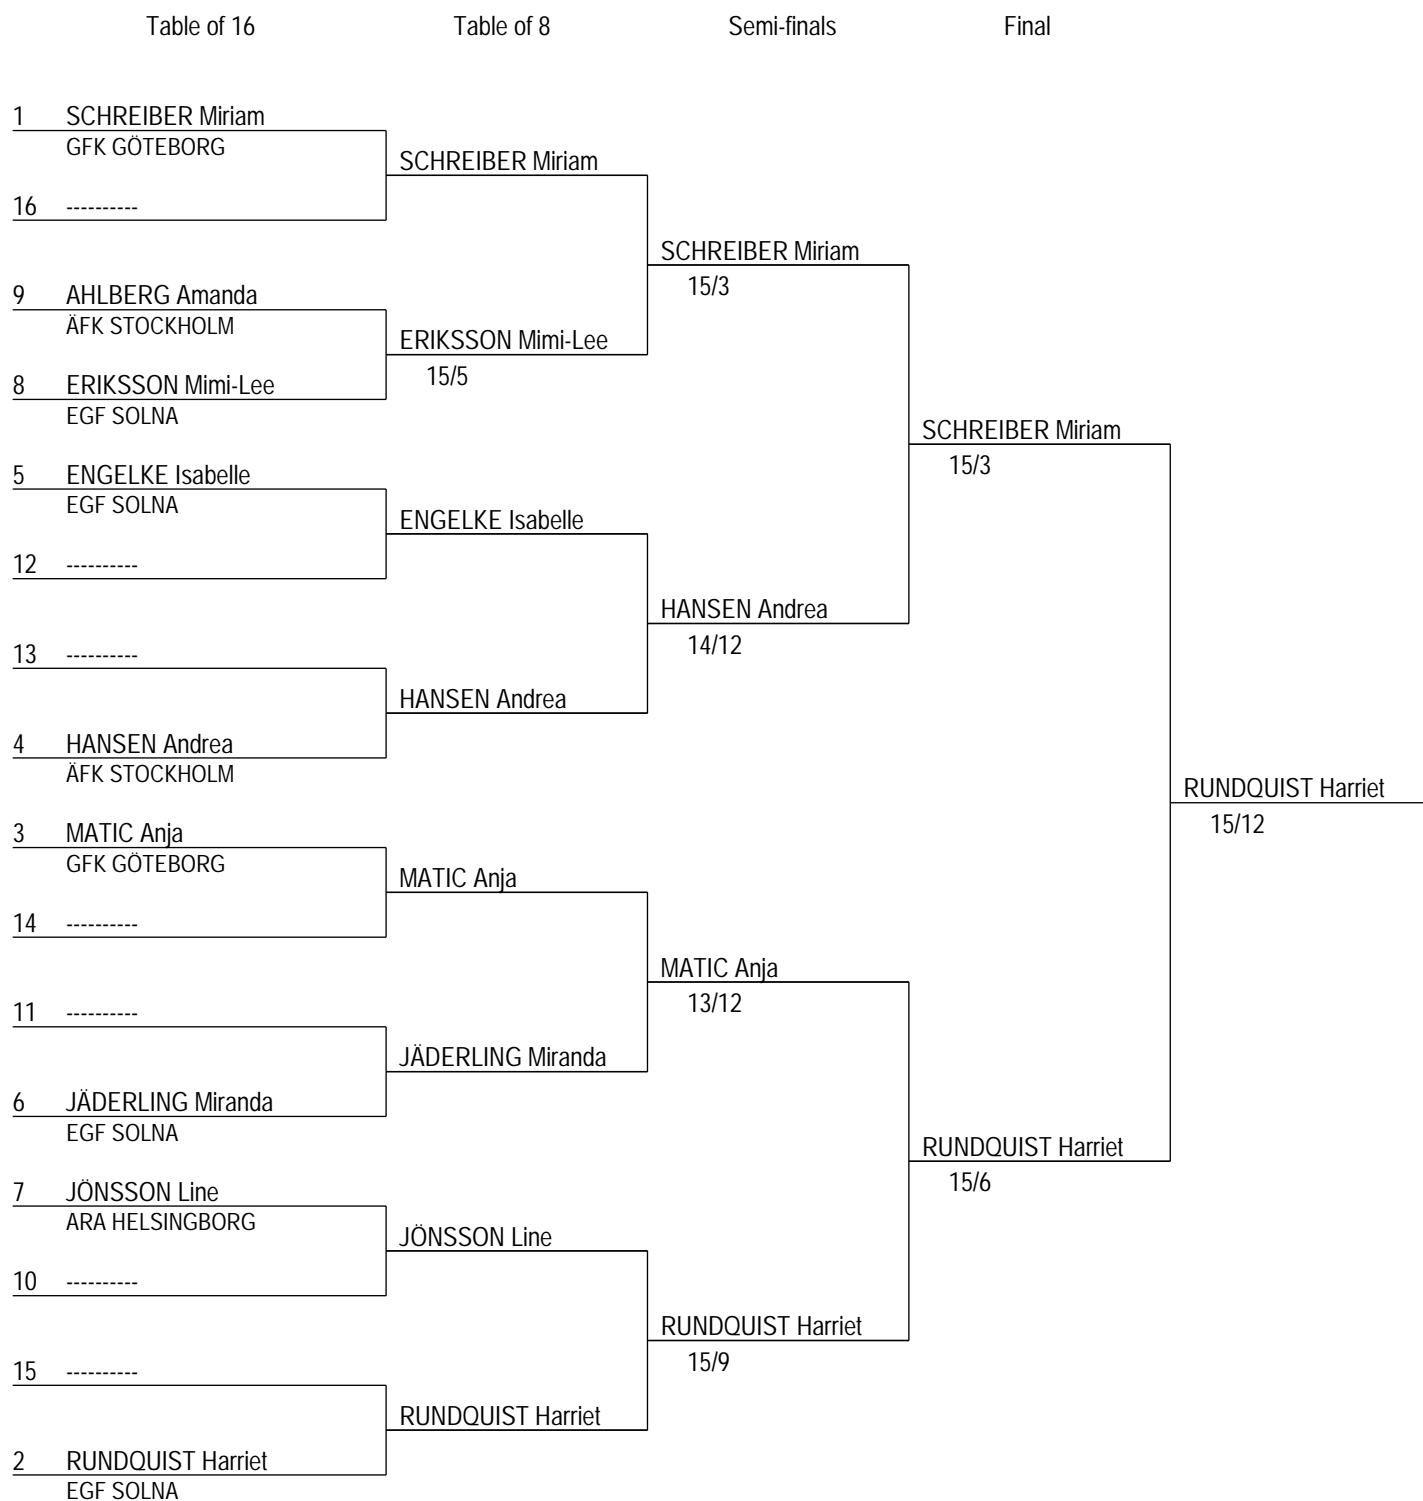

Coupe de Stockholm Florett Damer Juniorer

Ranking after all poule rounds (9 fencers)

Rank	Name	Club	V/M	HS-HR	HS	Q/E
1	SCHREIBER Miriam	GFK GÖTEBORG	1.000	21	39	qualified
2	RUNDQUIST Harriet	EGF SOLNA	0.875	18	38	qualified
3	MATIC Anja	GFK GÖTEBORG	0.625	8	33	qualified
4	HANSEN Andrea	ÄFK STOCKHOLM	0.625	5	32	qualified
5	ENGELKE Isabelle	EGF SOLNA	0.500	0	26	qualified
6	JÄDERLING Miranda	EGF SOLNA	0.375	3	30	qualified
7	JÖNSSON Line	ARA HELSINGBORG	0.375	-4	26	qualified
8	ERIKSSON Mimi-Lee	EGF SOLNA	0.125	-26	12	qualified
9	AHLBERG Amanda	ÄFK STOCKHOLM	0.000	-25	15	qualified

Coupe de Stockholm Florett Damer Juniorer