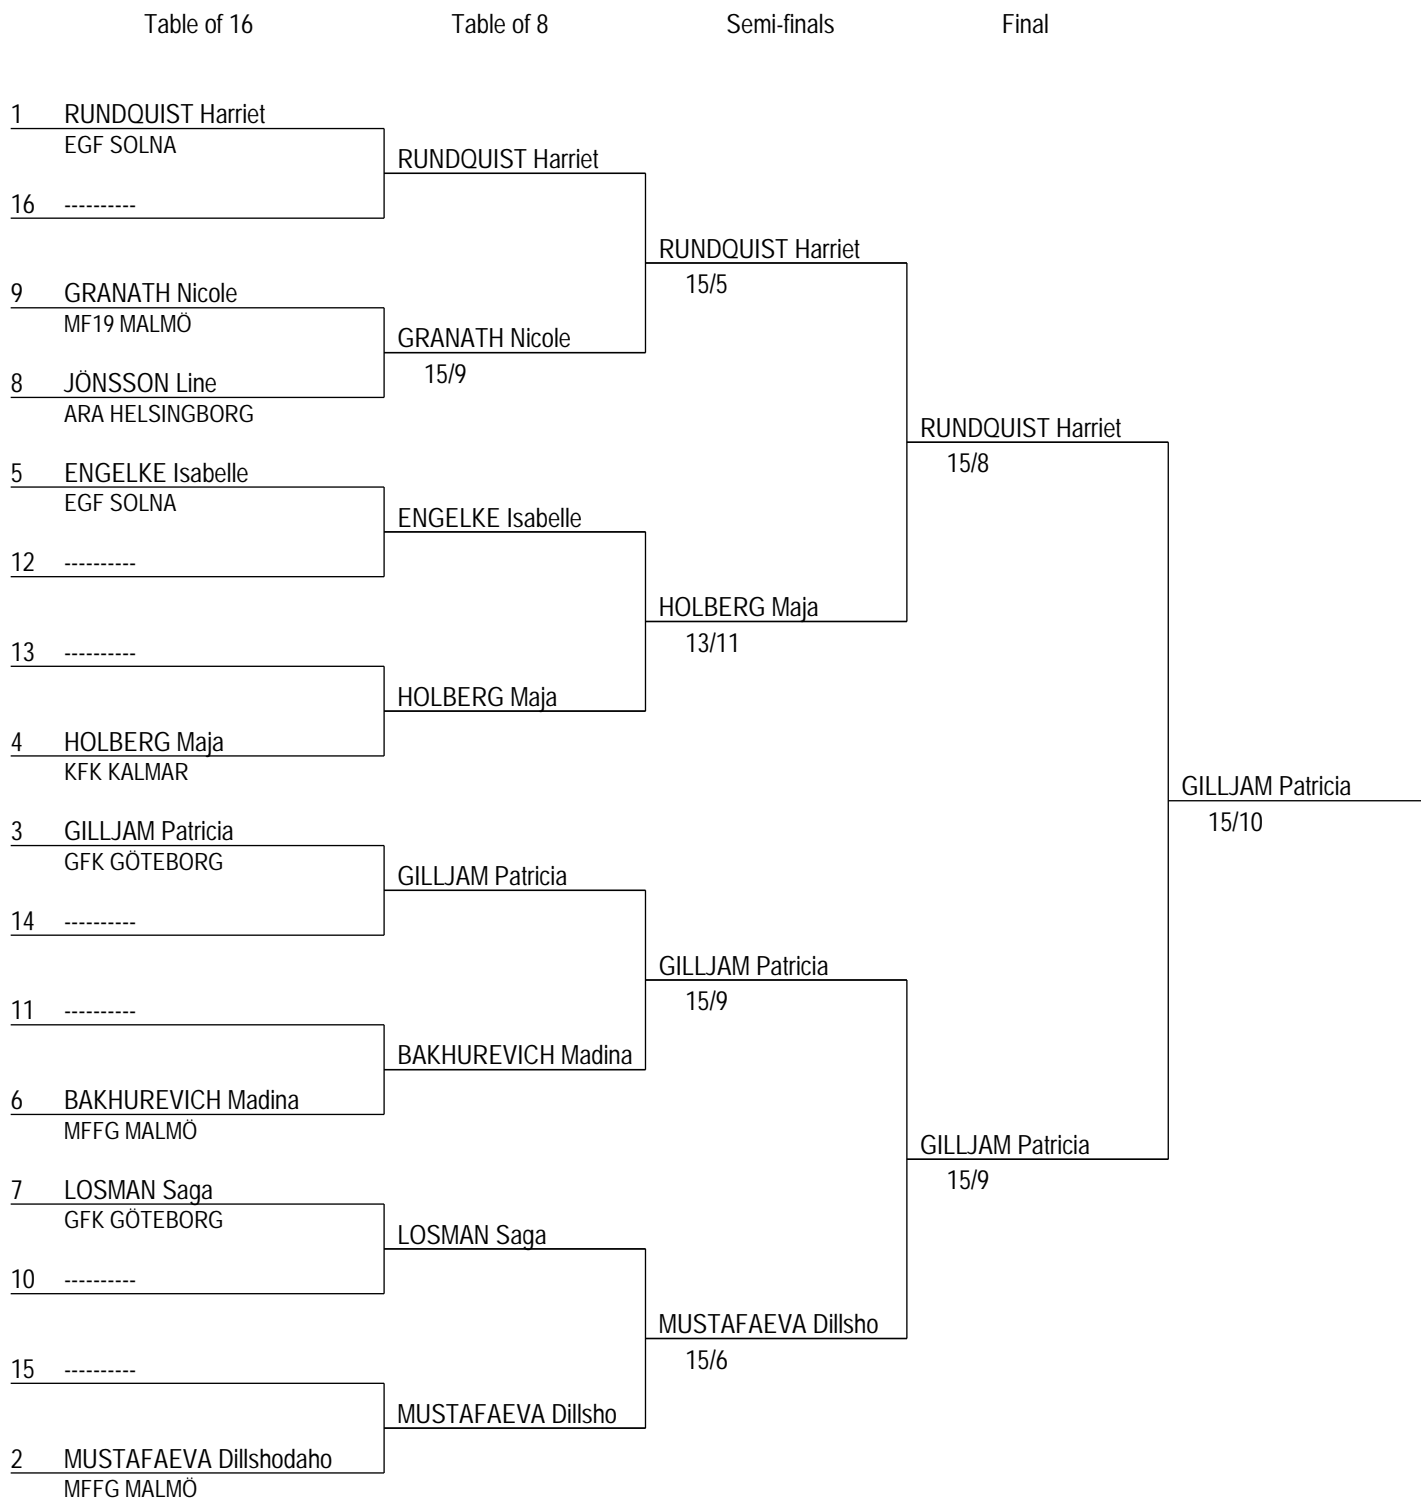

Coupe de Stockholm Florett Kadetter Damer

Ranking after all poule rounds (9 fencers)

Rank	Name	Club	V/M	HS-HR	HS	Q/E
1	RUNDQUIST Harriet	EGF SOLNA	0.875	22	36	qualified
2	MUSTAFAEVA Dillshodahon	MFFG MALMÖ	0.875	15	37	qualified
3	GILLJAM Patricia	GFK GÖTEBORG	0.750	20	35	qualified
4	HOLBERG Maja	KFK KALMAR	0.625	7	32	qualified
5	ENGELKE Isabelle	EGF SOLNA	0.375	-6	24	qualified
6	BAKHUREVICH Madina	MFFG MALMÖ	0.375	-9	22	qualified
7	LOSMAN Saga	GFK GÖTEBORG	0.250	-14	21	qualified
8	JÖNSSON Line	ARA HELSINGBORG	0.250	-18	16	qualified
9	GRANATH Nicole	MF19 MALMÖ	0.125	-17	20	qualified

Coupe de Stockholm Florett Kadetter Damer