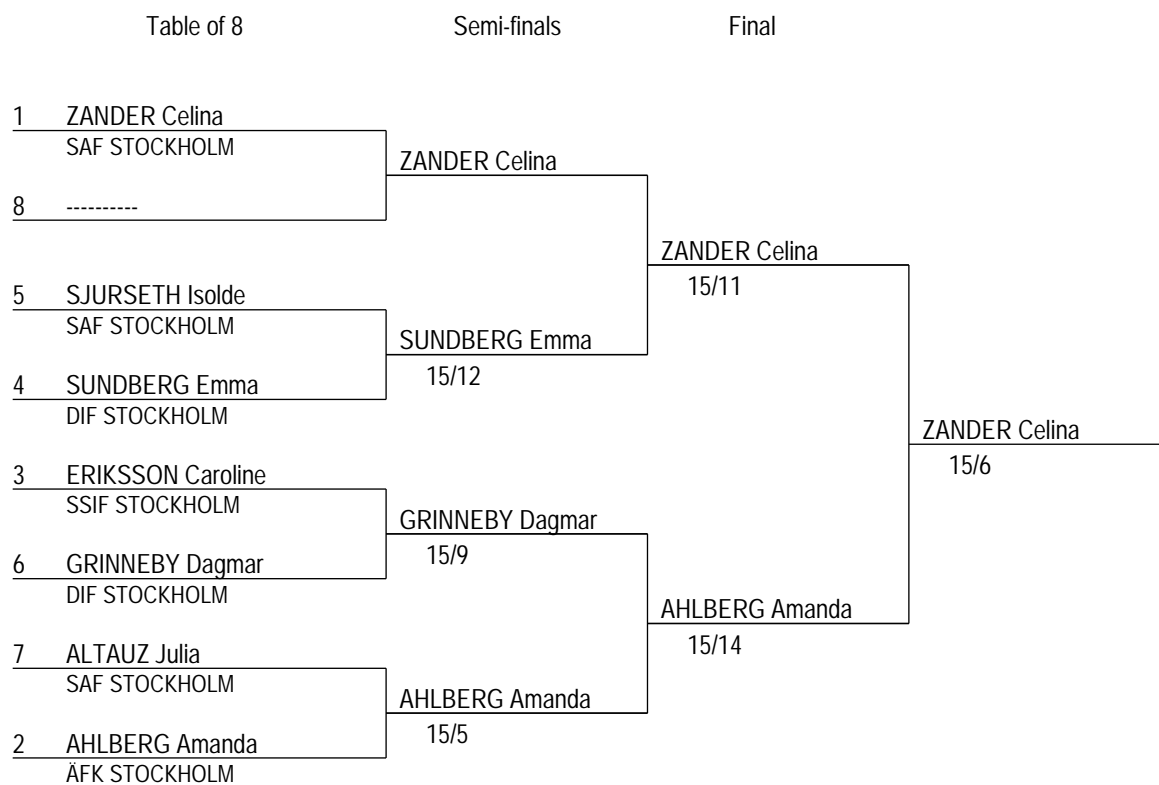

Coupe de Stockholm Värja damer Seniorer Stockholm

Ranking after all poule rounds (7 fencers)

Rank	Name	Club	V/M	HS-HR	HS	Q/E
1	ZANDER Celina	SAF STOCKHOLM	1.000	14	30	qualified
2	AHLBERG Amanda	ÄFK STOCKHOLM	0.666	4	25	qualified
3	ERIKSSON Caroline	SSIF STOCKHOLM	0.666	3	26	qualified
4	SUNDBERG Emma	DIF STOCKHOLM	0.500	3	26	qualified
5	SJURSETH Isolde	SAF STOCKHOLM	0.333	0	25	qualified
6	ALTAUZ Julia	SAF STOCKHOLM	0.166	-12	17	qualified
7	GRINNEBY Dagmar	DIF STOCKHOLM	0.166	-12	17	qualified

Coupe de Stockholm Värja damer Seniorer Stockholm