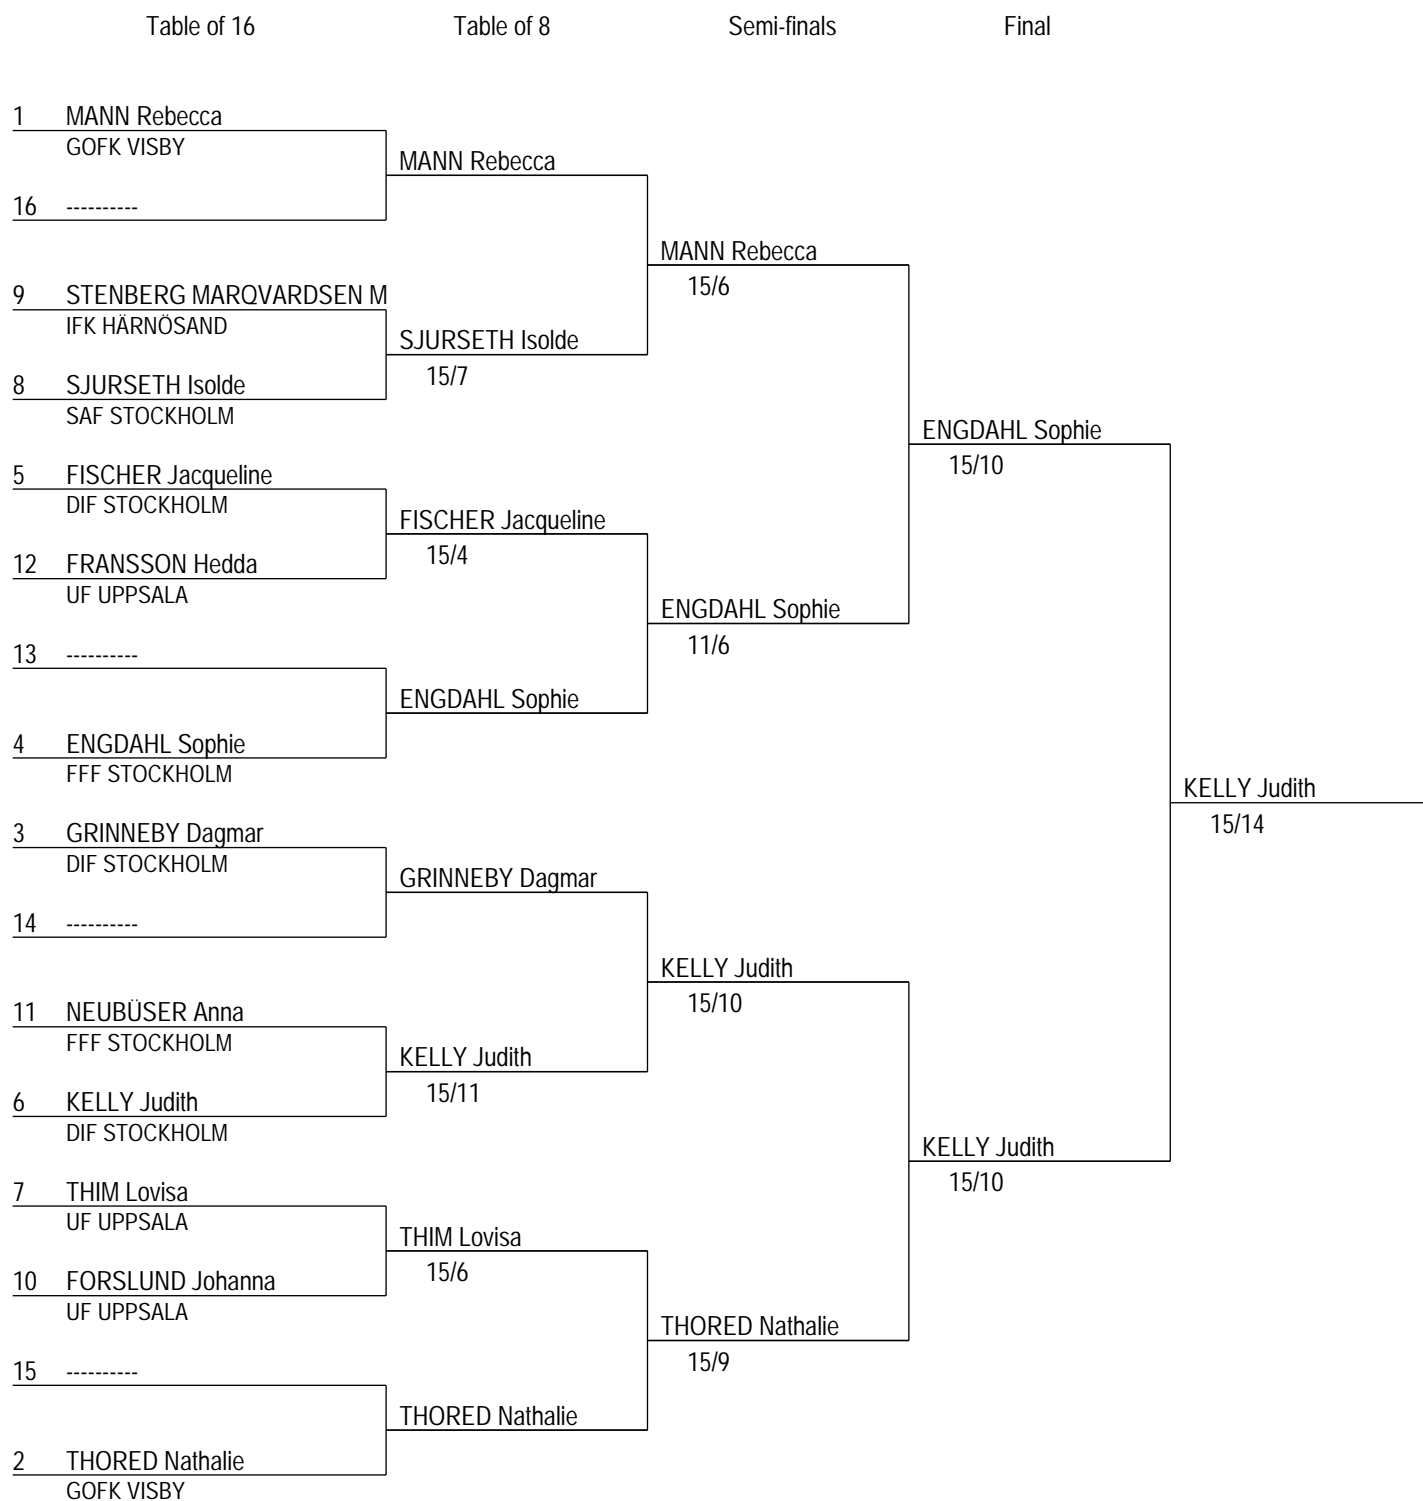

Värja Äldre Ungdom Damer

Ranking after all poule rounds (12 fencers)

Rank	Name	Club	V/M	HS-HR	HS	Q/E
1	MANN Rebecca	GOFK VISBY	1.000	21	50	qualified
2	THORED Nathalie	GOFK VISBY	0.800	20	47	qualified
3	GRINNEBY Dagmar	DIF STOCKHOLM	0.800	11	47	qualified
4	ENGDAHL Sophie	FFF STOCKHOLM	0.700	9	46	qualified
5	FISCHER Jacqueline	DIF STOCKHOLM	0.600	12	44	qualified
6	KELLY Judith	DIF STOCKHOLM	0.600	8	41	qualified
7	THIM Lovisa	UF UPPSALA	0.500	6	38	qualified
8	SJURSETH Isolde	SAF STOCKHOLM	0.300	-4	35	qualified
9	STENBERG MARQVARDSEN Mette	IFK HÄRNÖSAND	0.300	-11	35	qualified
10	FORSLUND Johanna	UF UPPSALA	0.300	-12	32	qualified
11	NEUBÜSER Anna	FFF STOCKHOLM	0.100	-27	22	qualified
12	FRANSSON Hedda	UF UPPSALA	0.000	-33	17	qualified

Värja Äldre Ungdom Damer