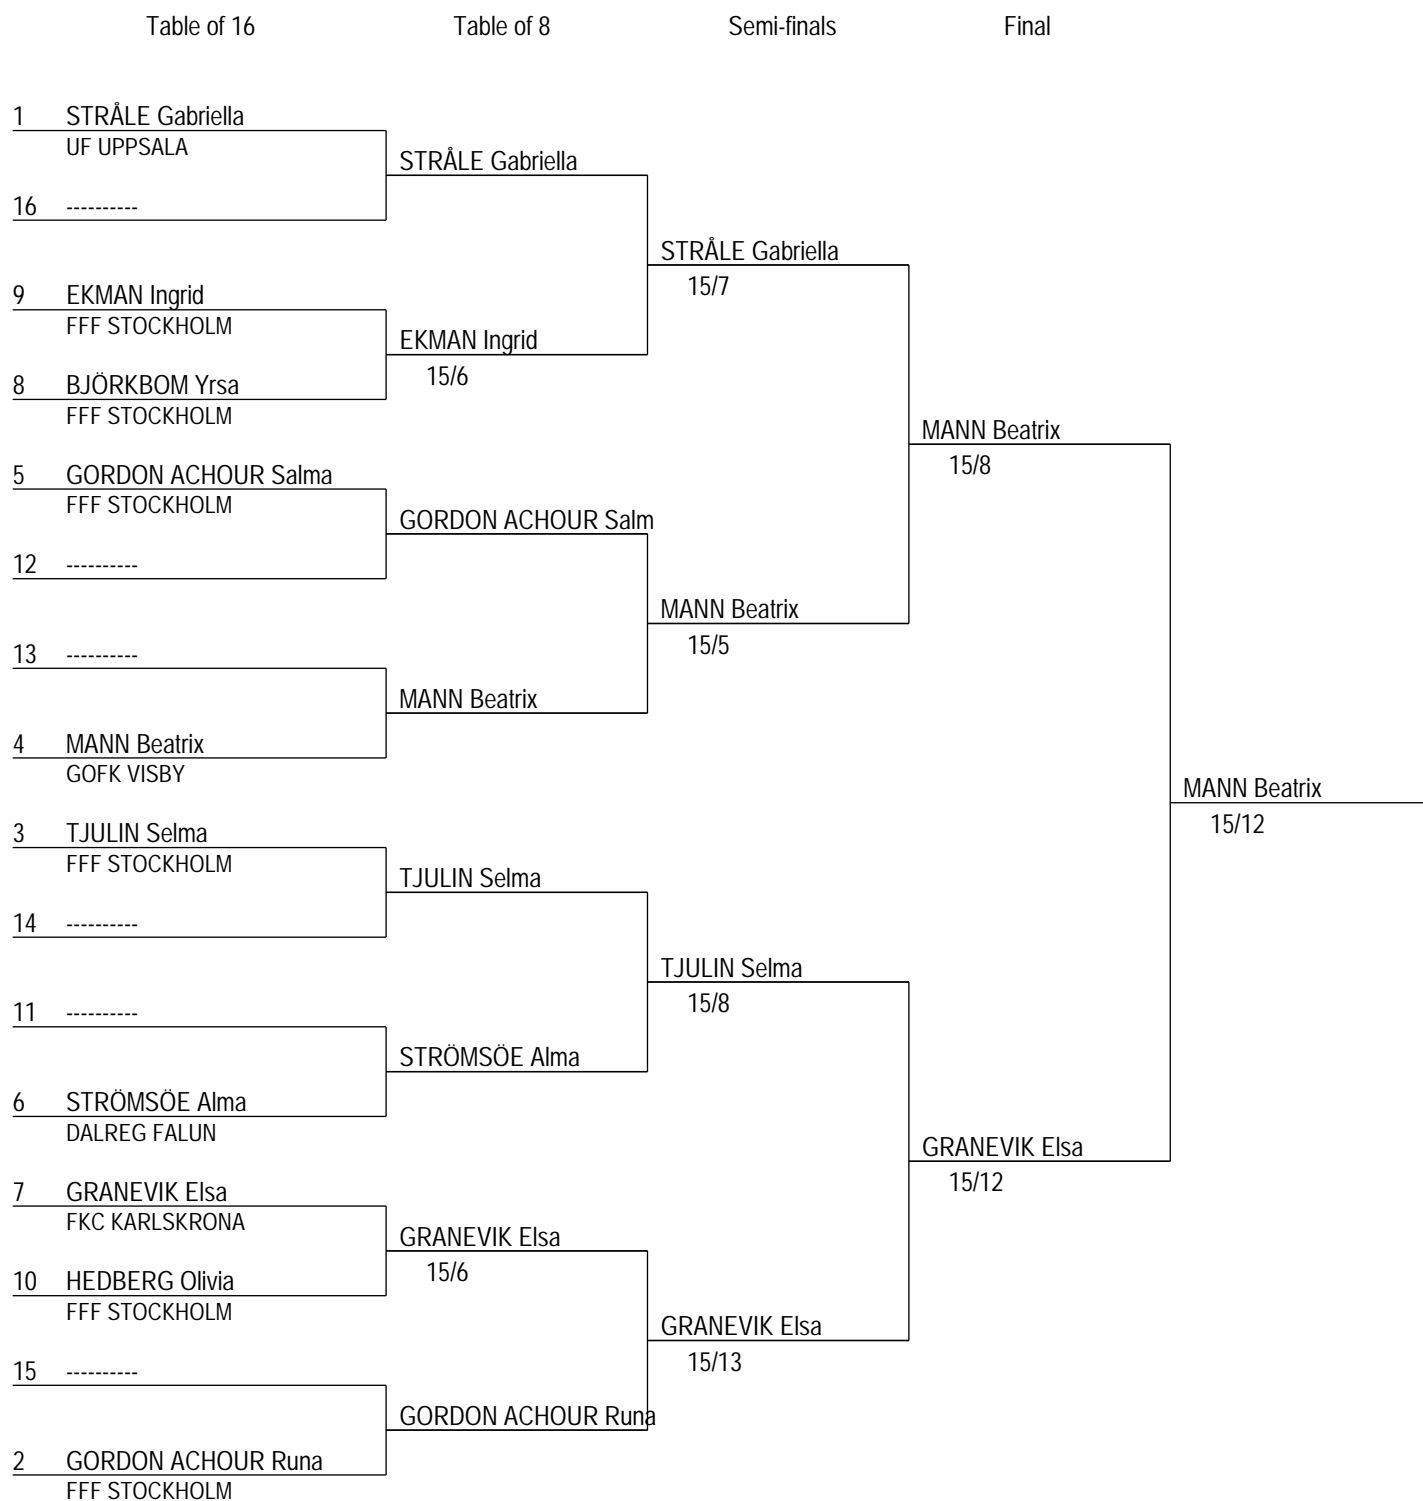

Uppsala Cup Yngre ungdom Uppsala

Ranking after all poule rounds (10 fencers)

Rank	Name	Club	V/M	HS-HR	HS	Q/E
1	STRÅLE Gabriella	UF UPPSALA	0.875	16	38	qualified
2	GORDON ACHOUR Runa	FFF STOCKHOLM	0.875	12	34	qualified
3	TJULIN Selma	FFF STOCKHOLM	0.750	8	31	qualified
4	MANN Beatrix	GOFK VISBY	0.625	9	31	qualified
5	GORDON ACHOUR Salma	FFF STOCKHOLM	0.625	8	32	qualified
6	STRÖMSÖE Alma	DALREG FALUN	0.625	3	34	qualified
7	GRANEVIK Elsa	FKC KARLSKRONA	0.375	-1	28	qualified
8	BJÖRKBOM Yrsa	FFF STOCKHOLM	0.125	-13	21	qualified
9	EKMAN Ingrid	FFF STOCKHOLM	0.125	-18	20	qualified
10	HEDBERG Olivia	FFF STOCKHOLM	0.000	-24	16	qualified

Uppsala Cup Yngre ungdom Uppsala