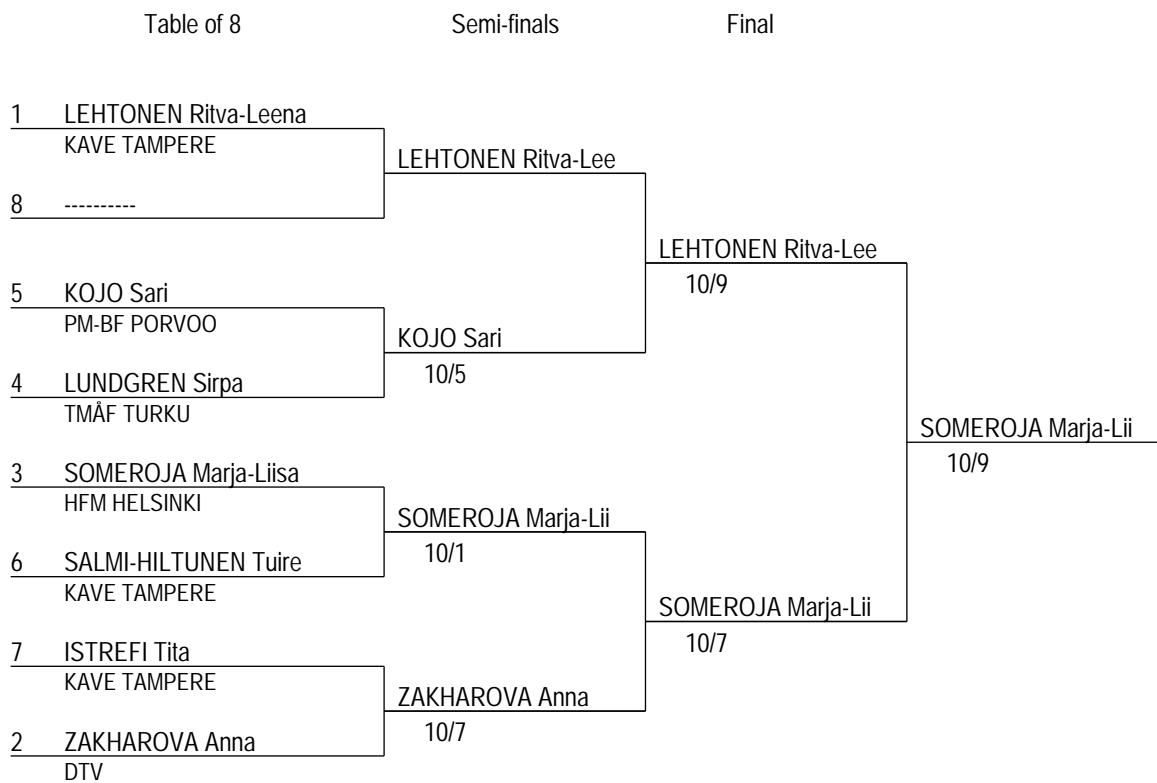

Veterans competition Veteran Turku

Ranking after all poule rounds (7 fencers)

Rank	Name	Club	V/M	HS-HR	HS	Q/E
1	LEHTONEN Ritva-Leena	KAVE TAMPERE	0.833	13	27	qualified
2	ZAKHAROVA Anna	DTV	0.833	9	28	qualified
3	SOMEROJA Marja-Liisa	HFM HELSINKI	0.666	6	24	qualified
4	LUNDGREN Sirpa	TMÄF TURKU	0.500	3	24	qualified
5	KOJO Sari	PM-BF PORVOO	0.500	1	22	qualified
6	SALMI-HILTUNEN Tuire	KAVE TAMPERE	0.166	-10	14	qualified
7	ISTREFI Tita	KAVE TAMPERE	0.000	-22	7	qualified

Veterans competition Veteran Turku