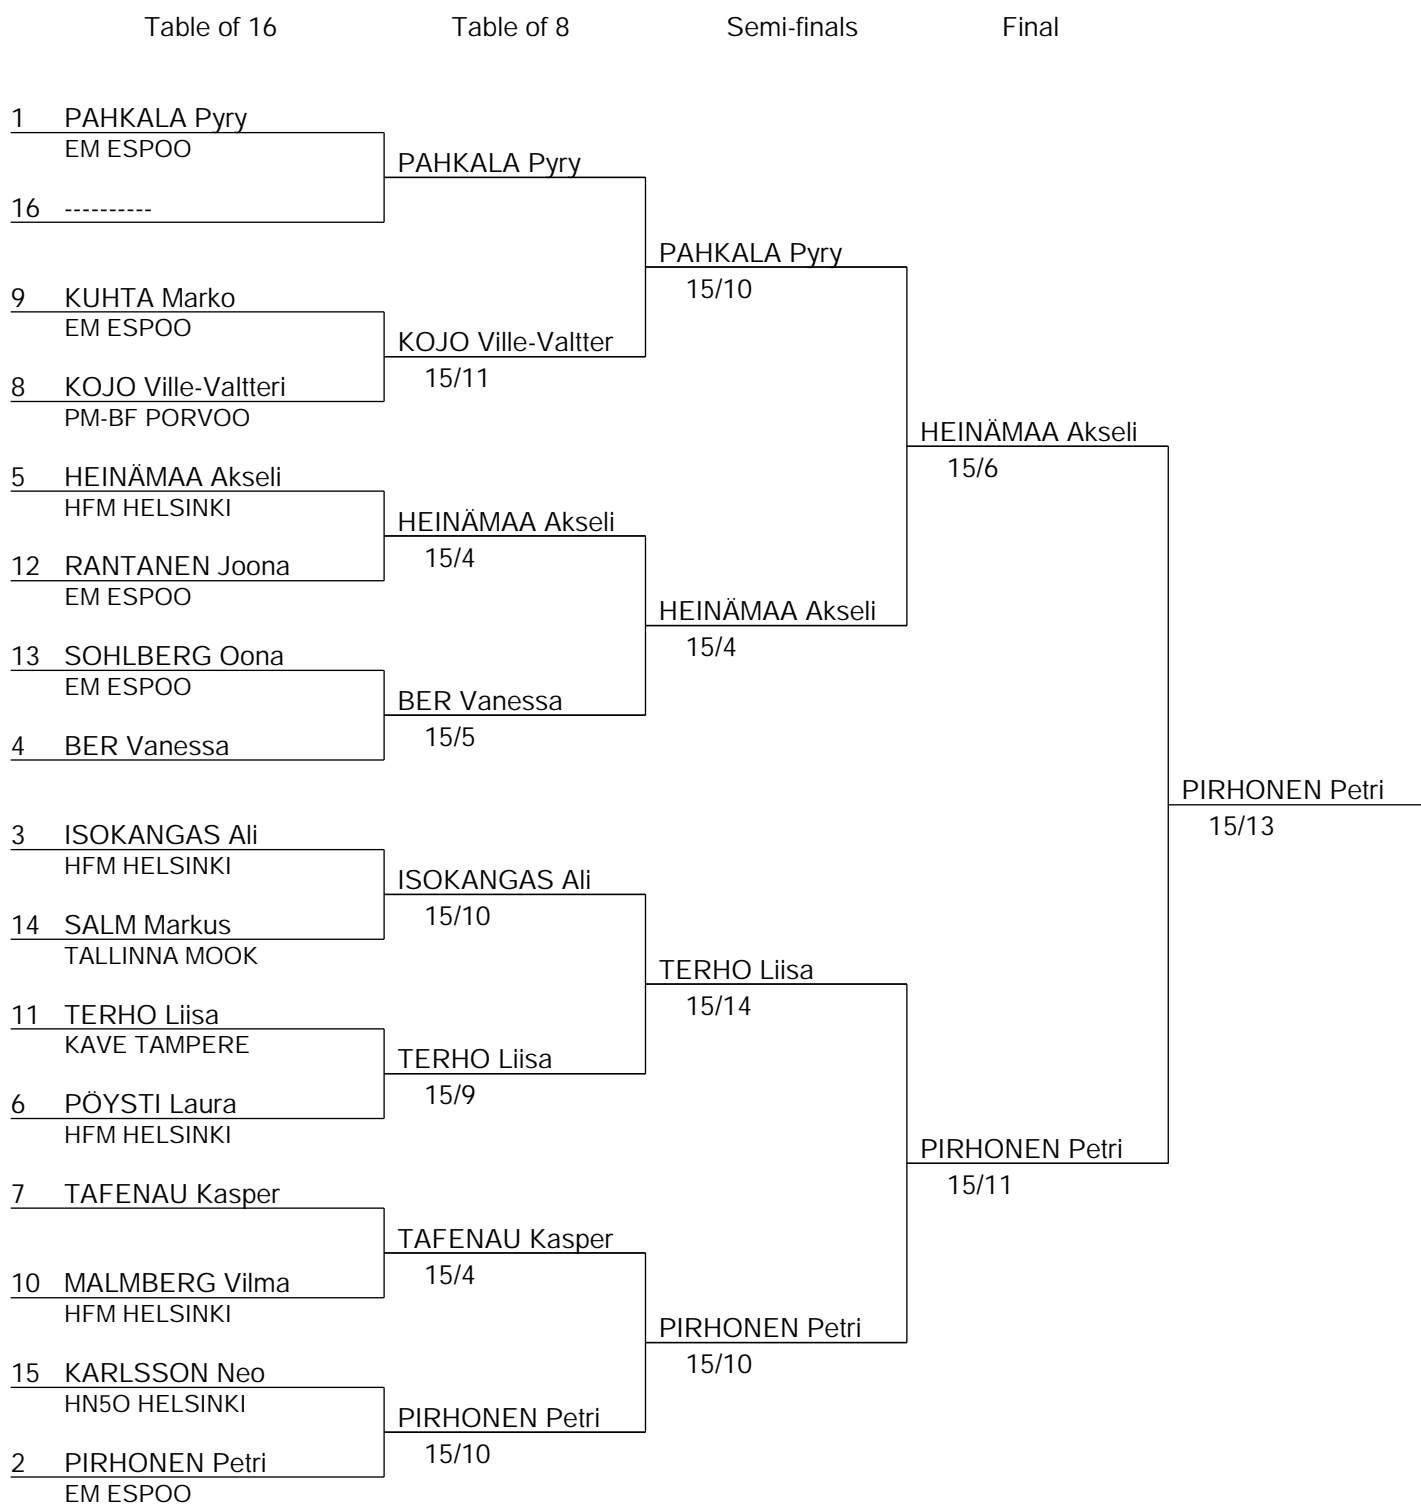

Asinsaaren leirikilpailu TP 13 2015

Ranking after all poule rounds (15 fencers)

Rank	Name	Club	V/M	HS-HR	HS	Q/E
1	PAHKALA Pyry	EM ESPOO	1.000	8	20	qualified
2	PIRHONEN Petri	EM ESPOO	0.750	8	19	qualified
3	ISOKANGAS Ali	HFM HELSINKI	0.750	7	18	qualified
4	BER Vanessa		0.750	6	19	qualified
5	HEINÄMAA Akseli	HFM HELSINKI	0.750	6	17	qualified
6	PÖYSTI Laura	HFM HELSINKI	0.750	-1	16	qualified
7	TAFENAU Kasper		0.500	1	18	qualified
8	KOJO Ville-Valtteri	PM-BF PORVOO	0.500	1	14	qualified
9	KUHTA Marko	EM ESPOO	0.500	-1	14	qualified
10	MALMBERG Vilma	HFM HELSINKI	0.500	-1	13	qualified
11	TERHO Liisa	KAVE TAMPERE	0.250	-2	14	qualified
12	RANTANEN Joonas	EM ESPOO	0.250	-4	14	qualified
13	SOHLBERG Oona	EM ESPOO	0.250	-7	12	qualified
14	SALM Markus	TALLINNA MOOK	0.000	-7	12	qualified
15	KARLSSON Neo	HN50 HELSINKI	0.000	-14	6	qualified

Asinsaaren leirikilpailu TP 13 2015