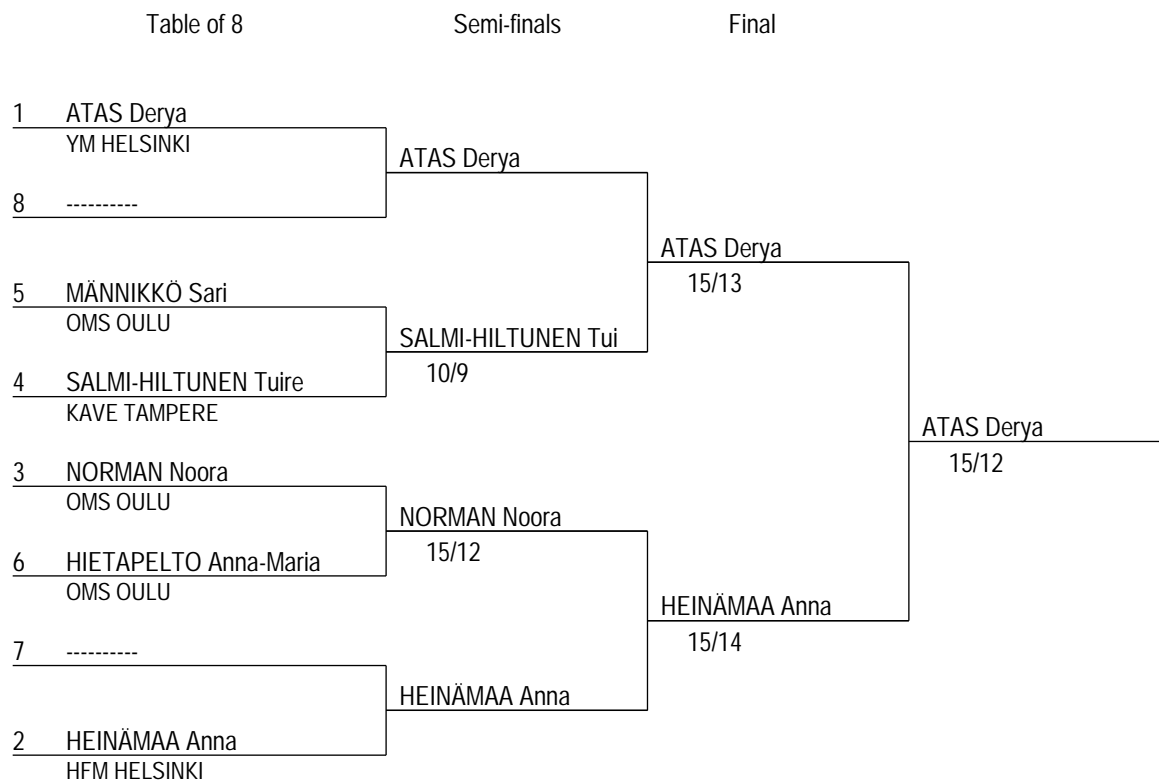

Polar Cup Kalpa
naiset

Ranking after all poule rounds (6 fencers)

Rank	Name	Club	V/M	HS-HR	HS	Q/E
1	ATAS Derya	YM HELSINKI	1.000	14	24	qualified
2	HEINÄMAA Anna	HFM HELSINKI	0.600	8	17	qualified
3	NORMAN Noora	OMS OULU	0.600	1	19	qualified
4	SALMI-HILTUNEN Tuire	KAVE TAMPERE	0.400	-6	15	qualified
5	MÄNNIKKÖ Sari	OMS OULU	0.200	-7	11	qualified
6	HIETAPELTO Anna-Maria	OMS OULU	0.200	-10	11	qualified

Polar Cup Kalpa
naiset